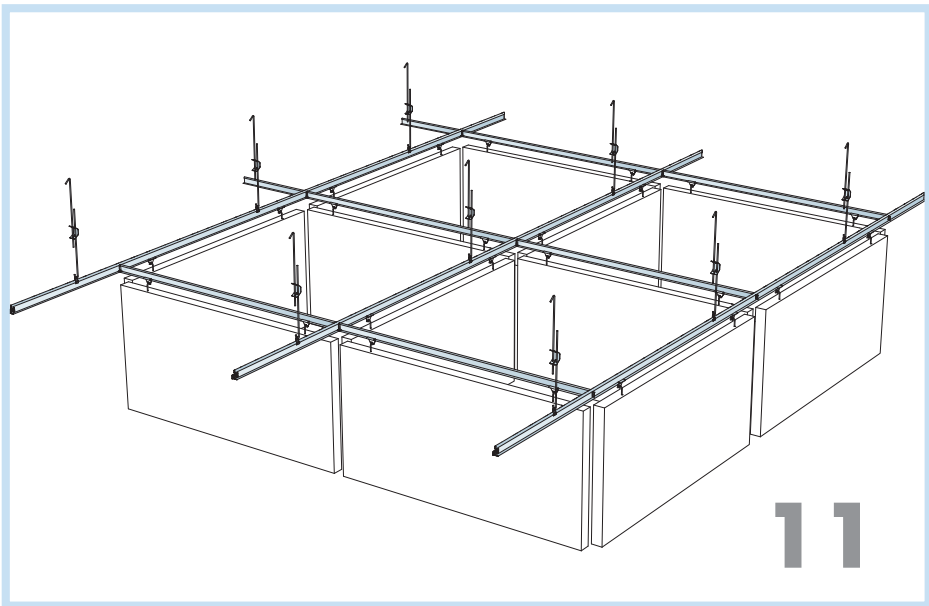

Hygiene Baffle System

M492C3

1200x600

M493C3

1. Ecophon Hygiene Baffle

4. Connect Adjustable hanger

2. Connect T-24 Main runner C3

5. Connect Hanger clip

3. Connect T-24 Cross tee, C3
L=1200/1250/48"

6. Connect Baffle clip C3

Ecophon
SAINT-GOBAIN

www.ecophon.com

1

2

2¹

3