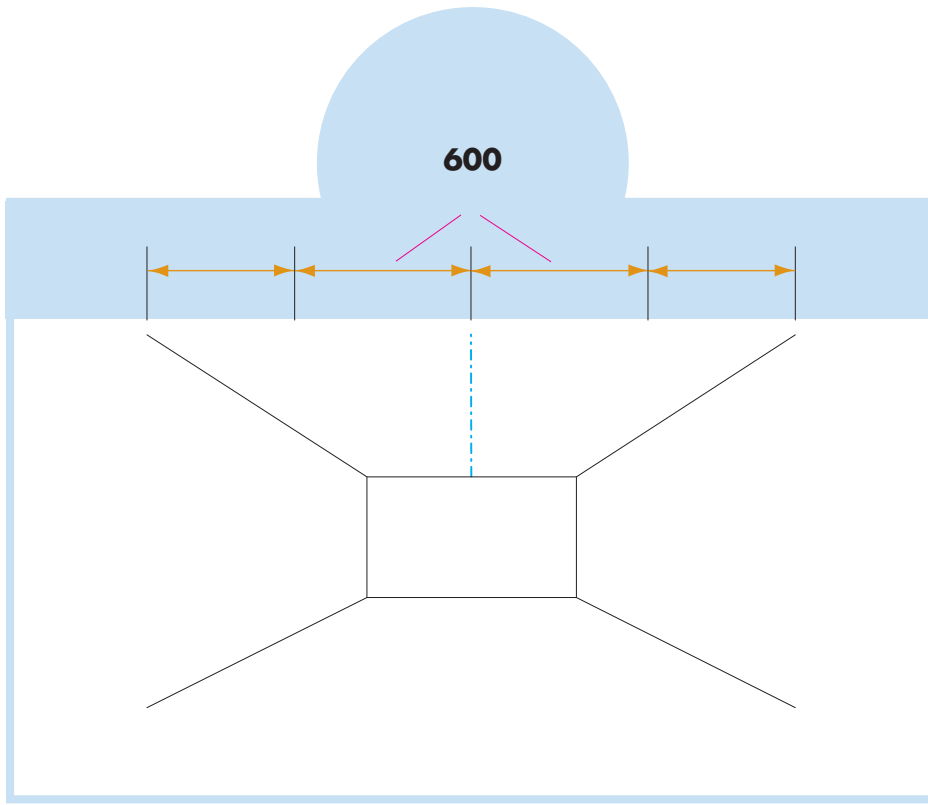

Hygiene Baffle System

M492C3

1200x600

M493C3

1. Ecophon Hygiene Baffle

4. Connect Adjustable hanger

2. Connect T-24 Main runner C3

5. Connect Hanger clip

3. Connect T-24 Cross tee, C3
L=1200/1250/48"

6. Connect Baffle clip C3

Ecophon
SAINT-GOBAIN

www.ecophon.com

1

2

2¹

3