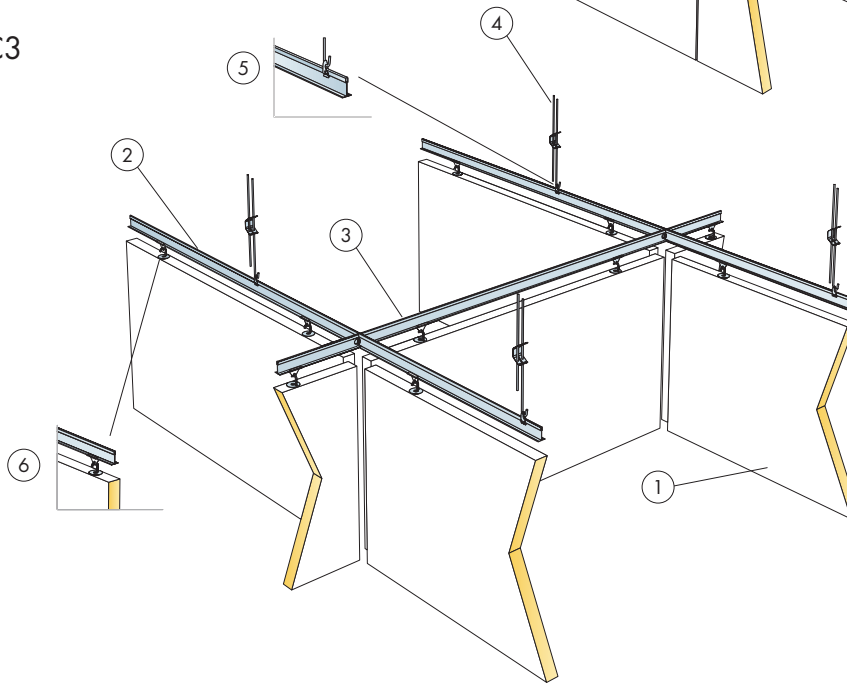

Hygiene Baffle System

M492C3

1200x600

M493C3

1. Ecophon Hygiene Baffle

4. Connect Adjustable hanger

2. Connect T-24 Main runner C3

5. Connect Hanger clip

3. Connect T-24 Cross tee, C3
L=1200/1250/48"

6. Connect Baffle clip C3

Ecophon
SAINT-GOBAIN

www.ecophon.com

1

2

2¹

3