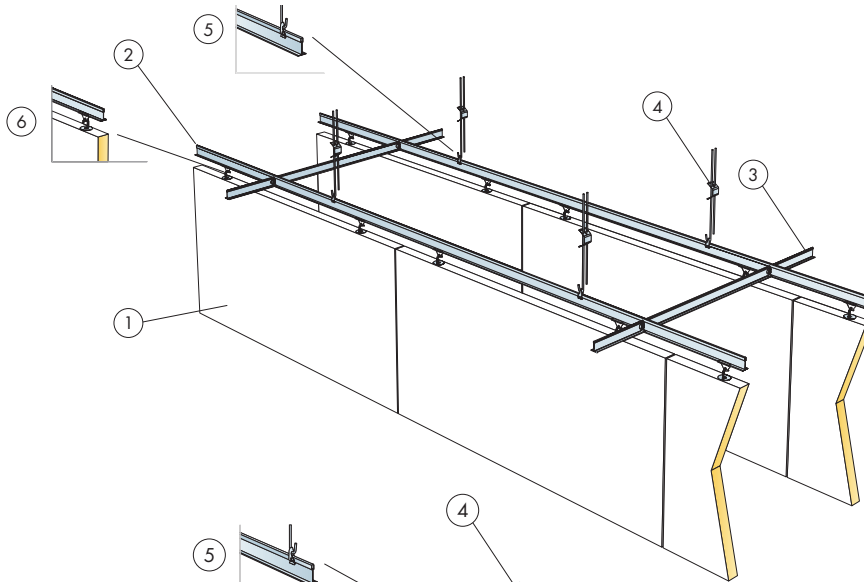

Hygiene Baffle System

M492C3

1200x600

M493C3

1. Ecophon Hygiene Baffle

4. Connect Adjustable hanger

2. Connect T-24 Main runner C3

5. Connect Hanger clip

3. Connect T-24 Cross tee, C3
L=1200/1250/48"

6. Connect Baffle clip C3

Ecophon
SAINT-GOBAIN

www.ecophon.com

1

2

2¹

3