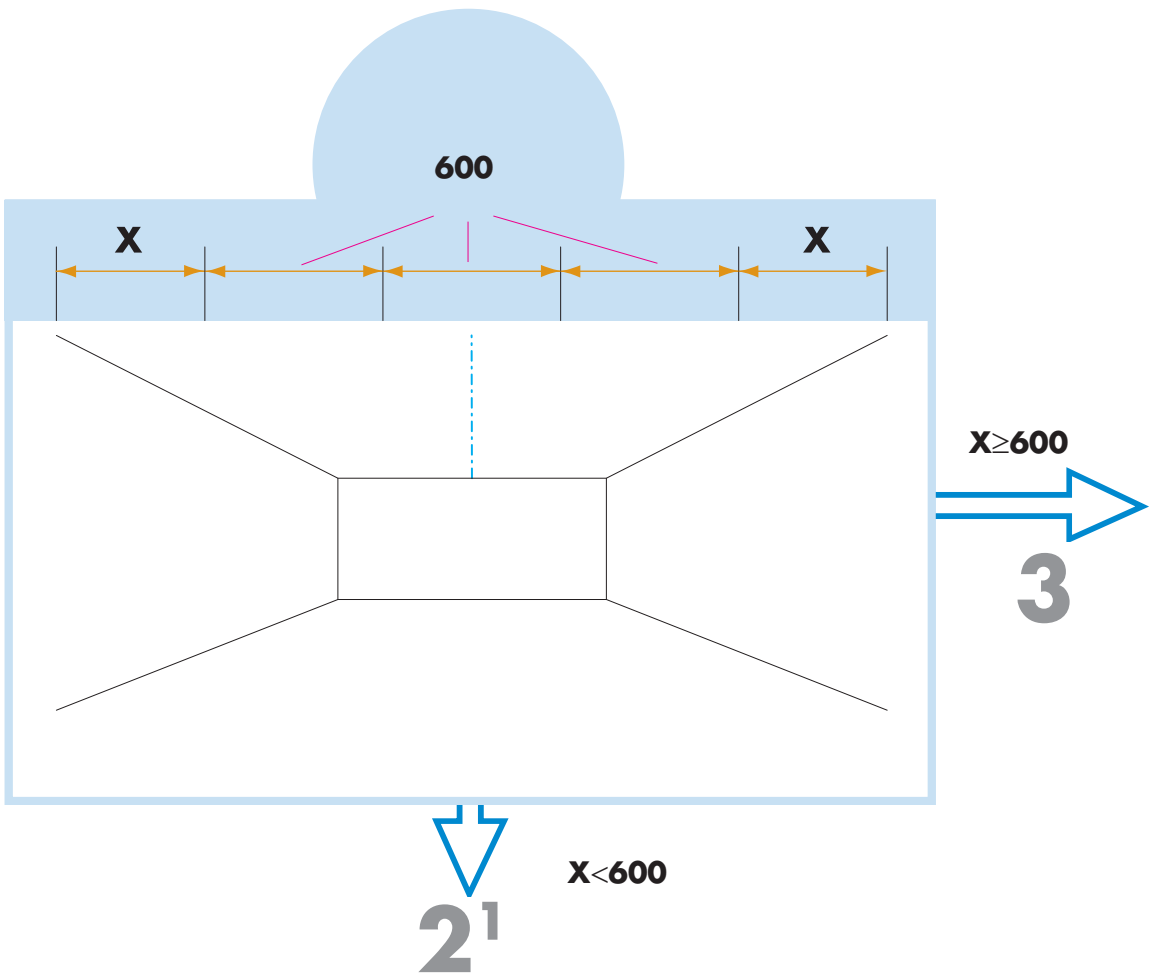

3. Connect T-24 Cross tee, C3
L=1200/1250/48"

6. Connect Baffle clip C3

Ecophon
SAINT-GOBAIN

www.ecophon.com

1

2

2¹

3