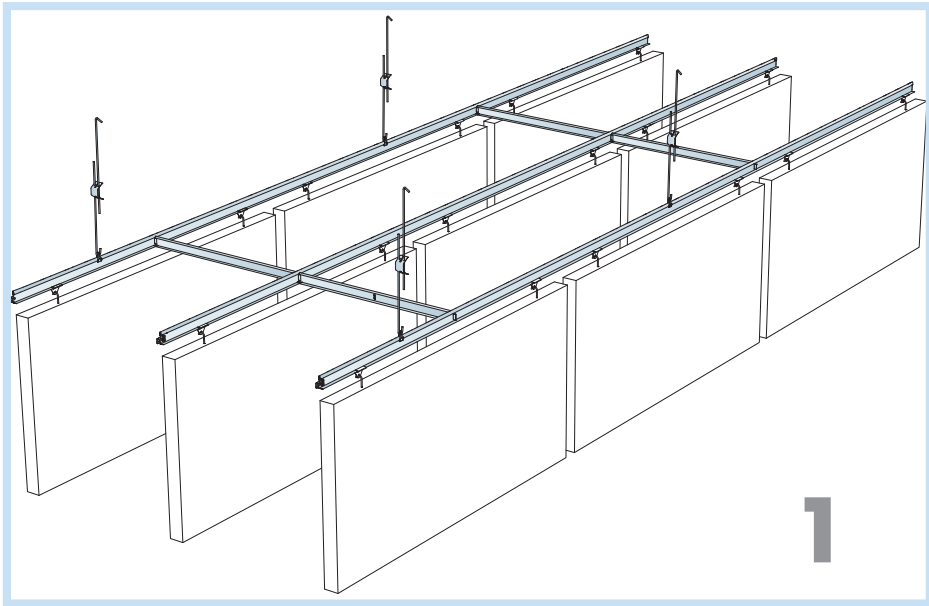

Hygiene Baffle System

M492C3

1200x600

M493C3

1. Ecophon Hygiene Baffle

4. Connect Adjustable hanger

2. Connect T-24 Main runner C3

5. Connect Hanger clip

3. Connect T-24 Cross tee, C3
L=1200/1250/48"

6. Connect Baffle clip C3

Ecophon
SAINT-GOBAIN

www.ecophon.com

1

2

2¹

3