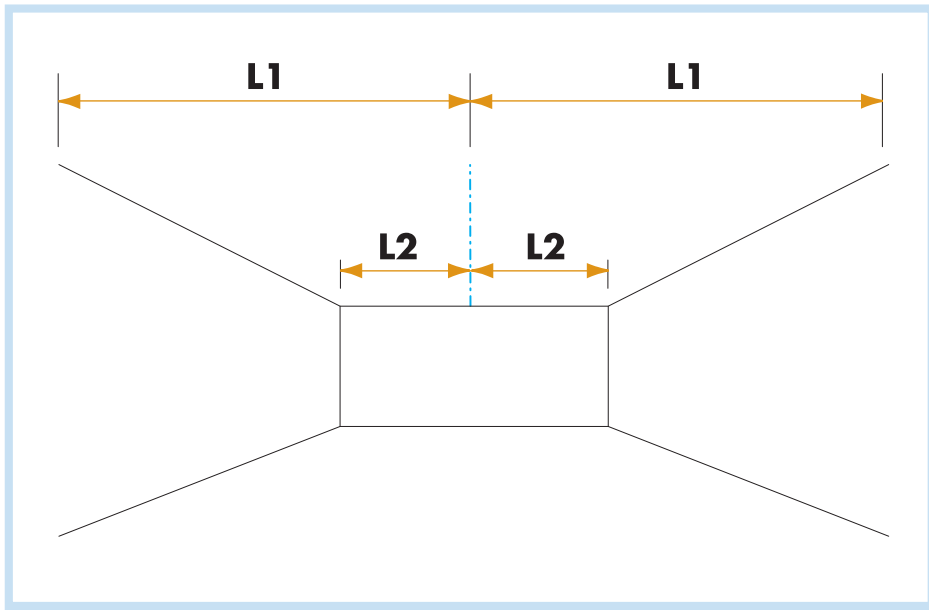

3. Connect T-24 Cross tee, C3
L=1200/1250/48"

6. Connect Baffle clip C3

Ecophon
SAINT-GOBAIN

www.ecophon.com

1

2

2¹

3