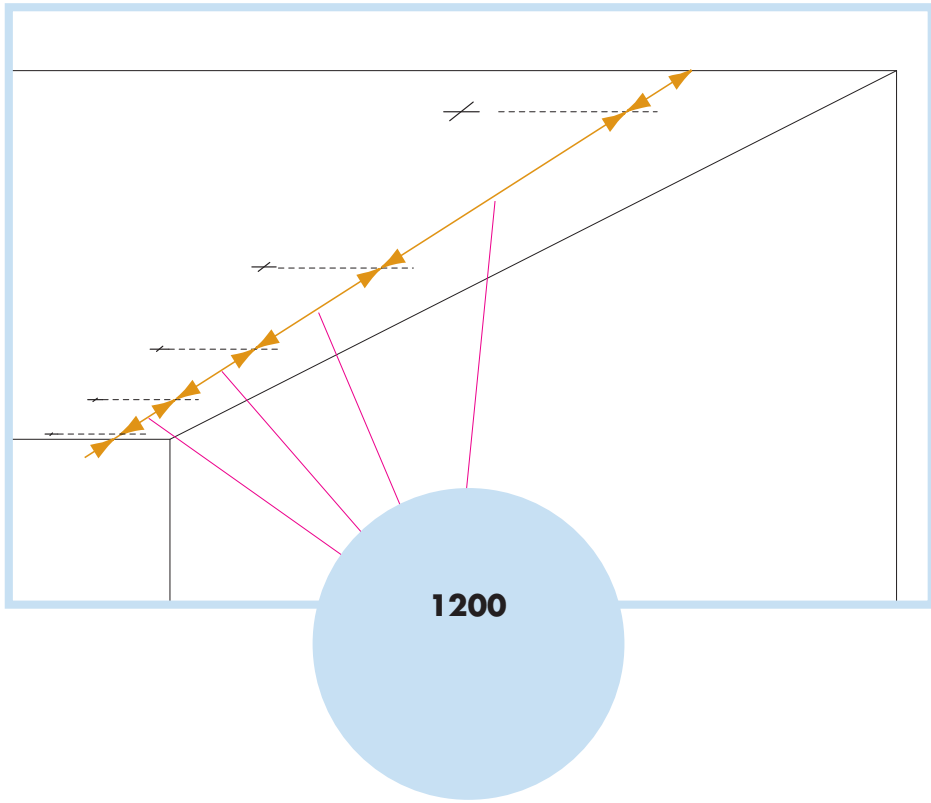

3. Connect T-24 Cross tee, C3
L=1200/1250/48"

6. Connect Baffle clip C3

Ecophon
SAINT-GOBAIN

www.ecophon.com

1

2

2¹

3

18

19

20