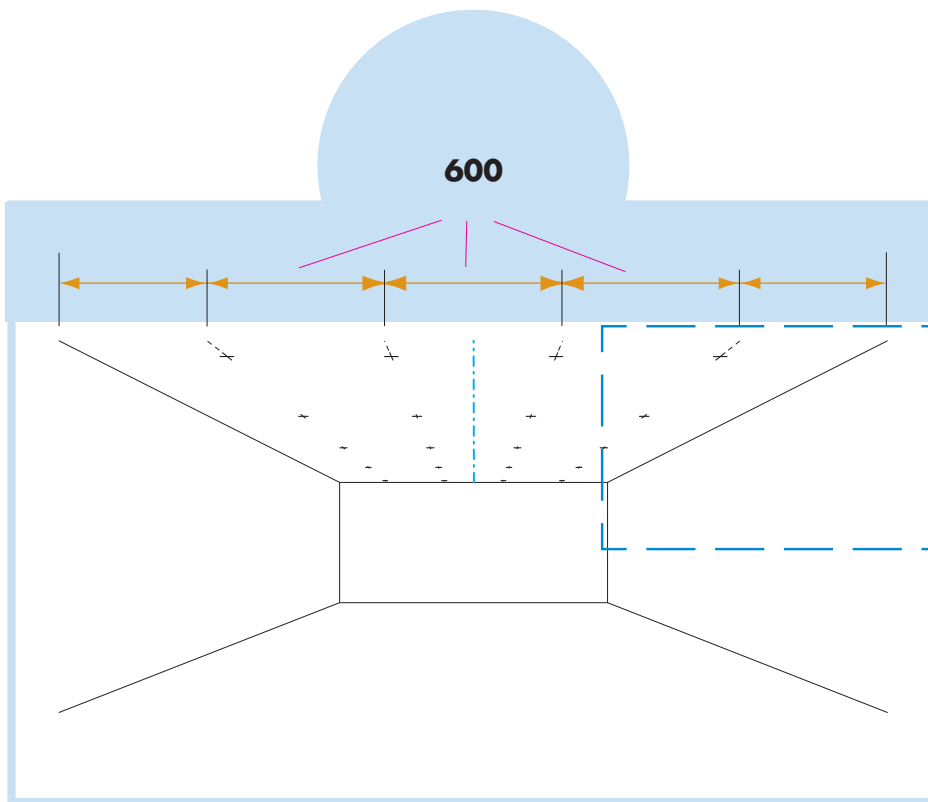

Hygiene Baffle System

M492C3

1200x600

M493C3

1. Ecophon Hygiene Baffle

4. Connect Adjustable hanger

2. Connect T-24 Main runner C3

5. Connect Hanger clip

3. Connect T-24 Cross tee, C3
L=1200/1250/48"

6. Connect Baffle clip C3

Ecophon
SAINT-GOBAIN

www.ecophon.com

1

2

2¹

3