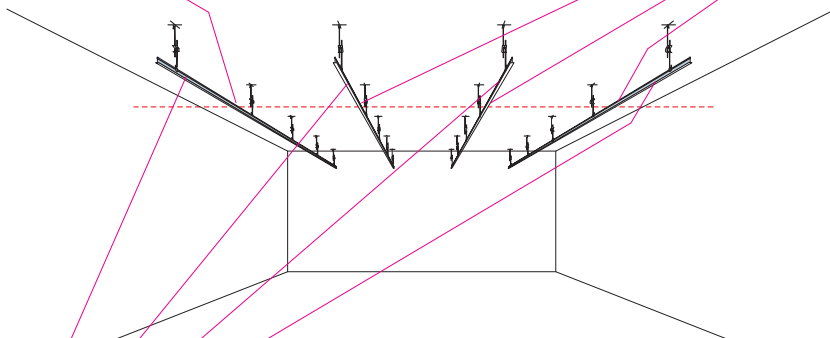

3. Connect T-24 Cross tee, C3
L=1200/1250/48"

6. Connect Baffle clip C3

Ecophon
SAINT-GOBAIN

www.ecophon.com

1

2

2¹

3

4

5

6

7

8

9

10

11