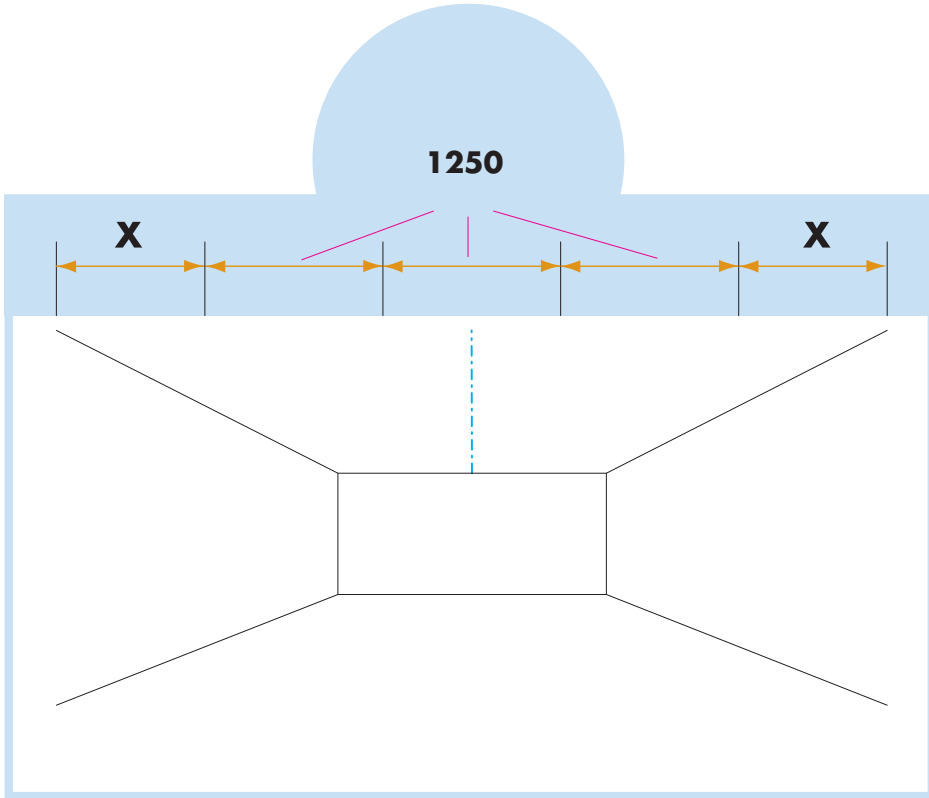

3. Connect T-24 Cross tee, C3
L=1200/1250/48"

6. Connect Baffle clip C3

Ecophon
SAINT-GOBAIN

www.ecophon.com

1

2

2¹

3

4

5

6

7

8

9

10

11

12

13

12¹

13

14

15

16

17

18

19

20