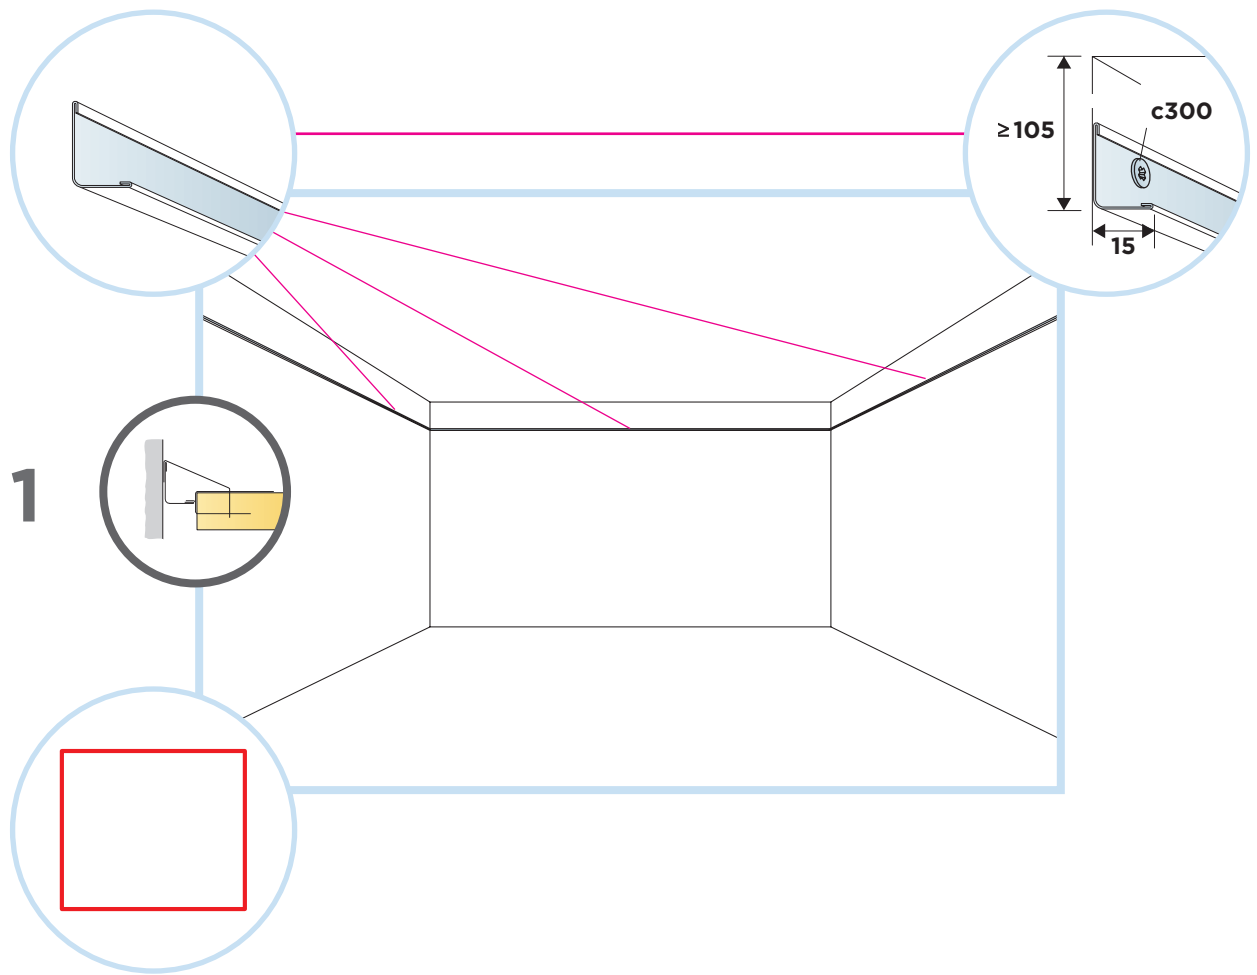

# Ecophon Focus™ Dt

**M674**

① Ecophon Focus Dt  
600x600  
1200x600

② Connect T24 Main runner PL

③ Connect Wall bracket, fixed 1200 mm centres for Main runner

④ Connect Space bar

⑤ Connect Wall bracket

⑥ Connect T24 Cross tee

⑦ Connect Space bar winch

⑧ Connect Adjustable hanger

⑨ Connect Hanger clip

⑩ Connect Support clip Dg20

⑪ Connect Angle trim 15/22, fixed at 300 mm centres

⑫ Connect Perimeter tile clip

⑬ Connect Dt trim, L = 600 mm

⑭ Connect Dt trim, L = 596 mm

1. Connect Bridging profile

2. Connect Bridging clip 5/20

9

10

12

13

600x600

14

1200x600

14<sub>1</sub>

600x600

L = 600

L = 596

1200x600