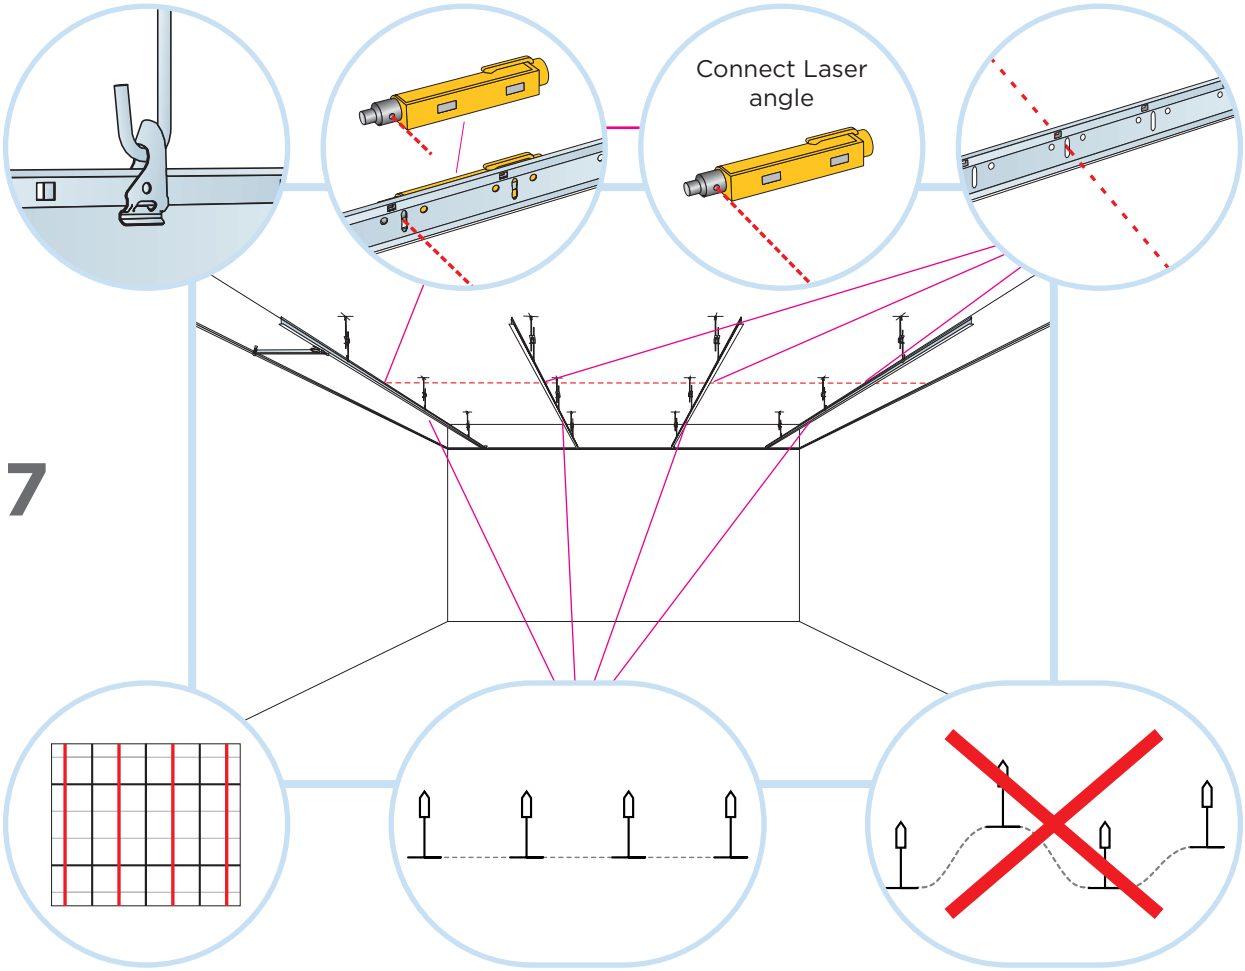

⑦ Connect Space bar winch

⑧ Connect Adjustable hanger

⑨ Connect Hanger clip

⑩ Connect Support clip Dg20

⑪ Connect Angle trim 15/22, fixed at 300 mm centres

⑫ Connect Perimeter tile clip

⑬ Connect Dt trim, L = 600 mm

⑭ Connect Dt trim, L = 596 mm

1. Connect Bridging profile

2. Connect Bridging clip 5/20

9

10

12

13

600x600

14

1200x600

14<sub>1</sub>

600x600

L = 600

L = 596

1200x600