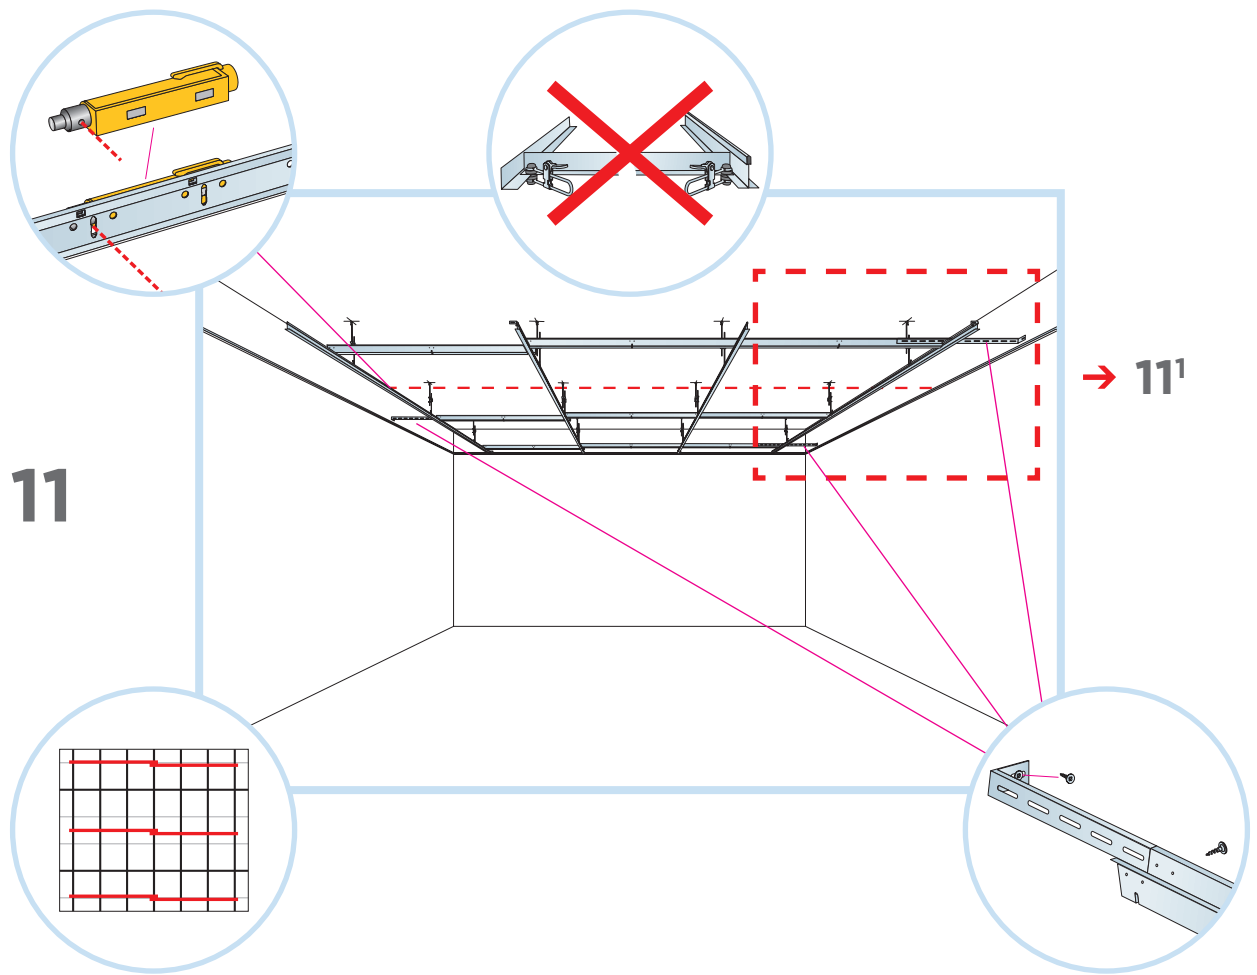

⑦ Connect Space bar winch

⑧ Connect Adjustable hanger

⑨ Connect Hanger clip

⑩ Connect Support clip Dg20

⑪ Connect Angle trim 15/22, fixed at 300 mm centres

⑫ Connect Perimeter tile clip

⑬ Connect Dt trim, L = 600 mm

⑭ Connect Dt trim, L = 596 mm

1. Connect Bridging profile

2. Connect Bridging clip 5/20

9

10

12

13

600x600

14

1200x600

14<sub>1</sub>

600x600

L = 600

L = 596

1200x600