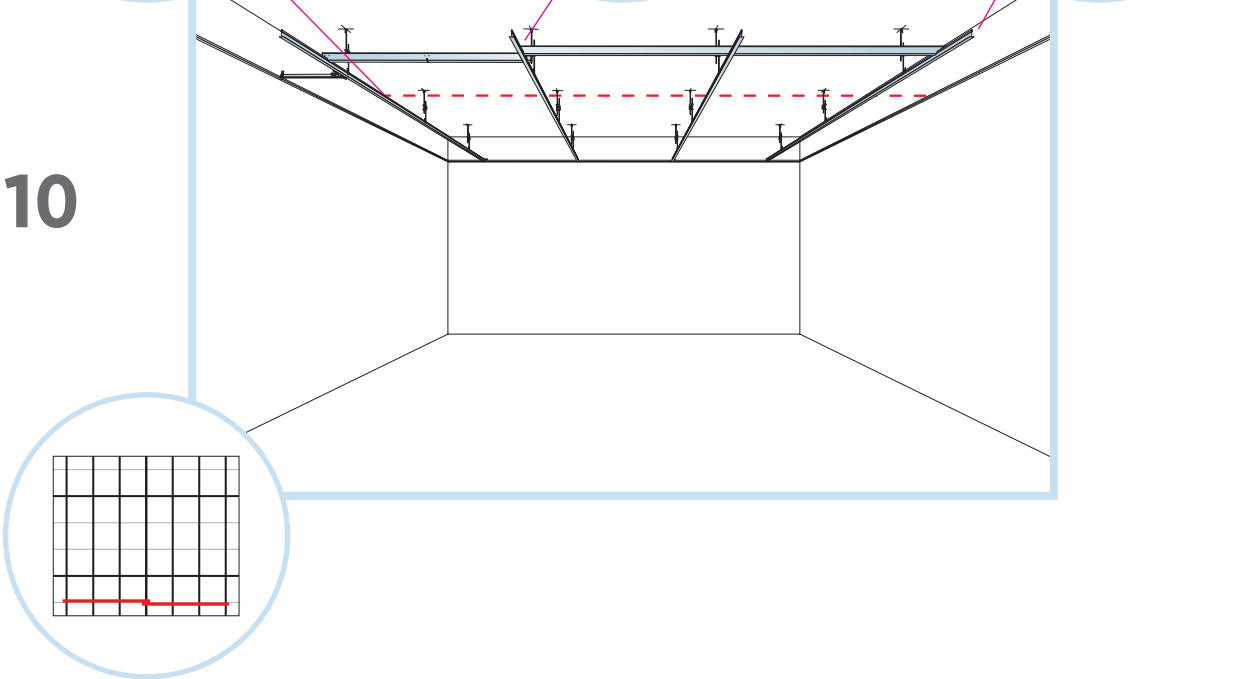

⑦ Connect Space bar winch

⑧ Connect Adjustable hanger

⑨ Connect Hanger clip

⑩ Connect Support clip Dg20

⑪ Connect Angle trim 15/22, fixed at 300 mm centres

⑫ Connect Perimeter tile clip

⑬ Connect Dt trim, L = 600 mm

⑭ Connect Dt trim, L = 596 mm

1. Connect Bridging profile

2. Connect Bridging clip 5/20

9

10

12

13

600x600

14

1200x600

14<sub>1</sub>

600x600

L = 600

L = 596

1200x600