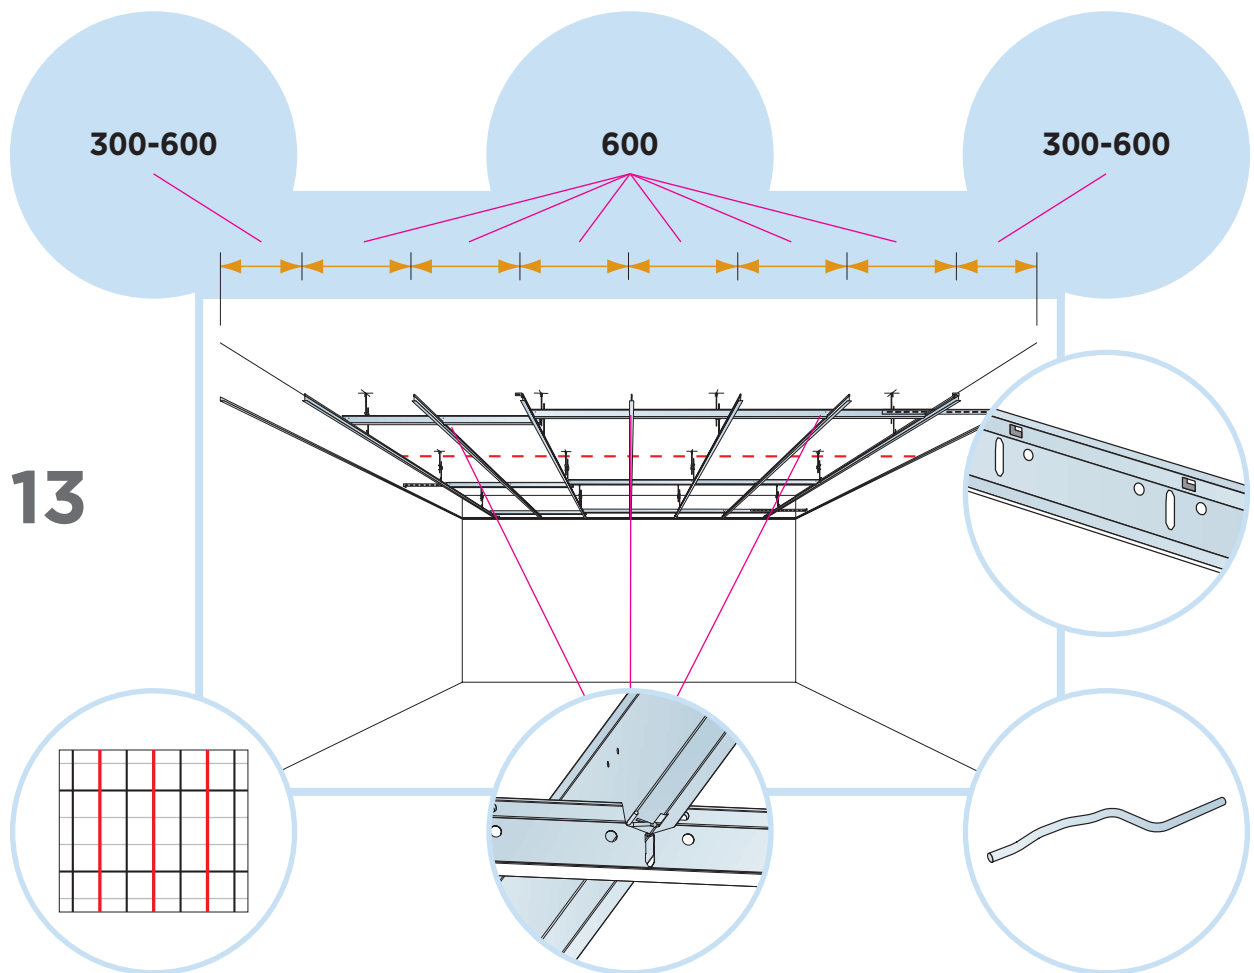

# Ecophon Focus™ Dt

**M674**

① Ecophon Focus Dt  
600x600  
1200x600

② Connect T24 Main runner PL

③ Connect Wall bracket, fixed 1200 mm centres for Main runner

④ Connect Space bar

⑤ Connect Wall bracket

⑥ Connect T24 Cross tee

⑦ Connect Space bar winch

⑧ Connect Adjustable hanger

⑨ Connect Hanger clip

⑩ Connect Support clip Dg20

⑪ Connect Angle trim 15/22, fixed at 300 mm centres

⑫ Connect Perimeter tile clip

⑬ Connect Dt trim, L = 600 mm

⑭ Connect Dt trim, L = 596 mm

1. Connect Bridging profile

2. Connect Bridging clip 5/20

9

10

12

13

600x600

14

1200x600

14<sub>1</sub>

600x600

L = 600

L = 596

1200x600