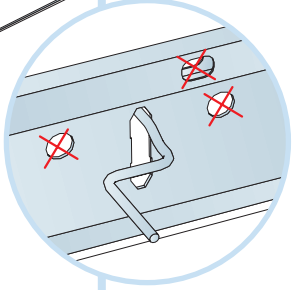

⑭ Connect Dt trim, L = 596 mm

1. Connect Bridging profile

2. Connect Bridging clip 5/20

9

10

12

13

600x600