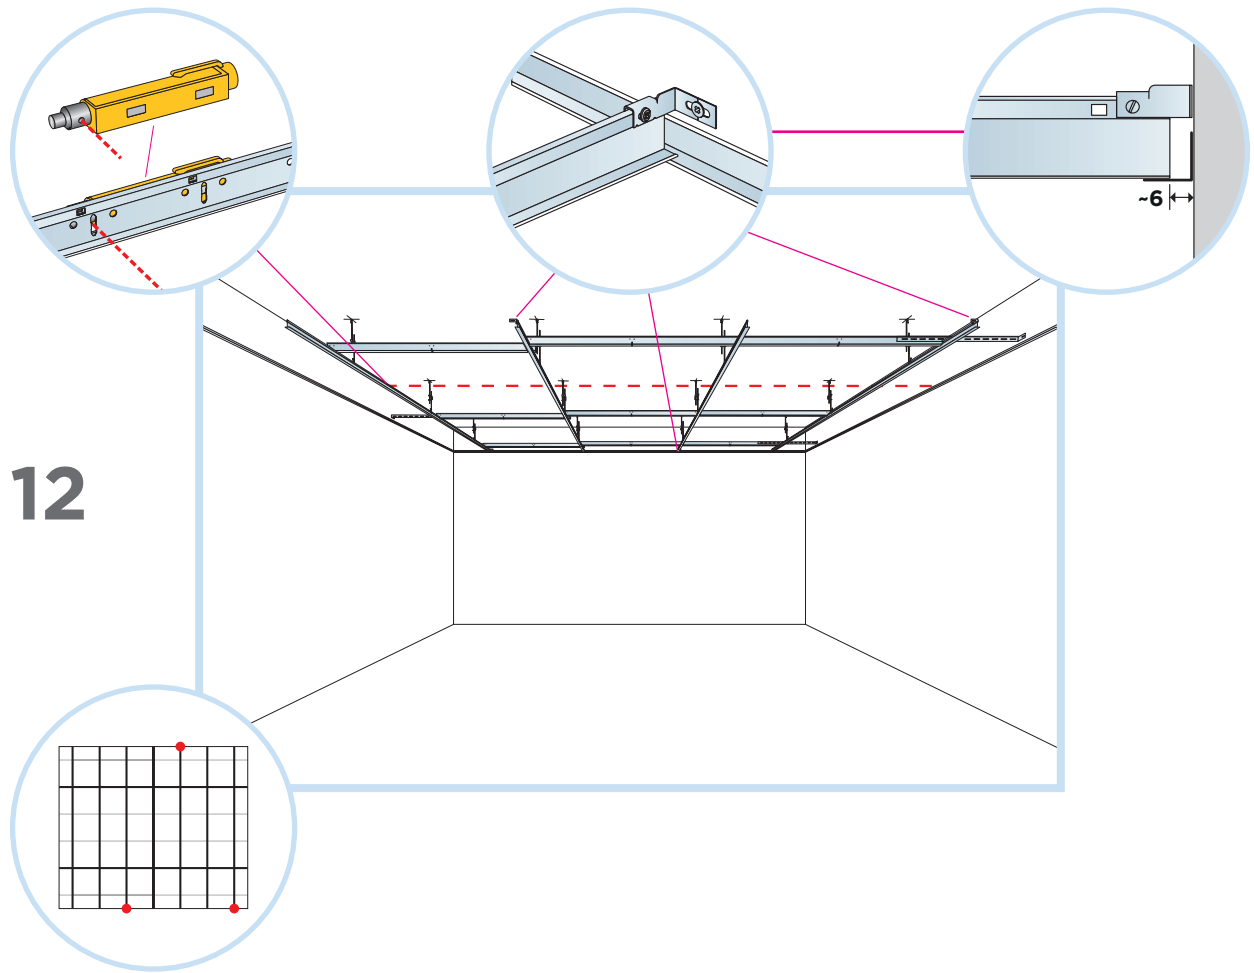

# Ecophon Focus™ Dt

**M674**

① Ecophon Focus Dt  
600x600  
1200x600

② Connect T24 Main runner PL

③ Connect Wall bracket, fixed 1200 mm centres for Main runner

④ Connect Space bar

⑤ Connect Wall bracket

⑥ Connect T24 Cross tee

⑦ Connect Space bar winch

⑧ Connect Adjustable hanger

⑨ Connect Hanger clip

⑩ Connect Support clip Dg20

⑪ Connect Angle trim 15/22, fixed at 300 mm centres

⑫ Connect Perimeter tile clip

⑬ Connect Dt trim, L = 600 mm

⑭ Connect Dt trim, L = 596 mm

1. Connect Bridging profile

2. Connect Bridging clip 5/20

9

10

12

13

600x600

14

1200x600

14<sub>1</sub>

600x600

L = 600

L = 596

1200x600