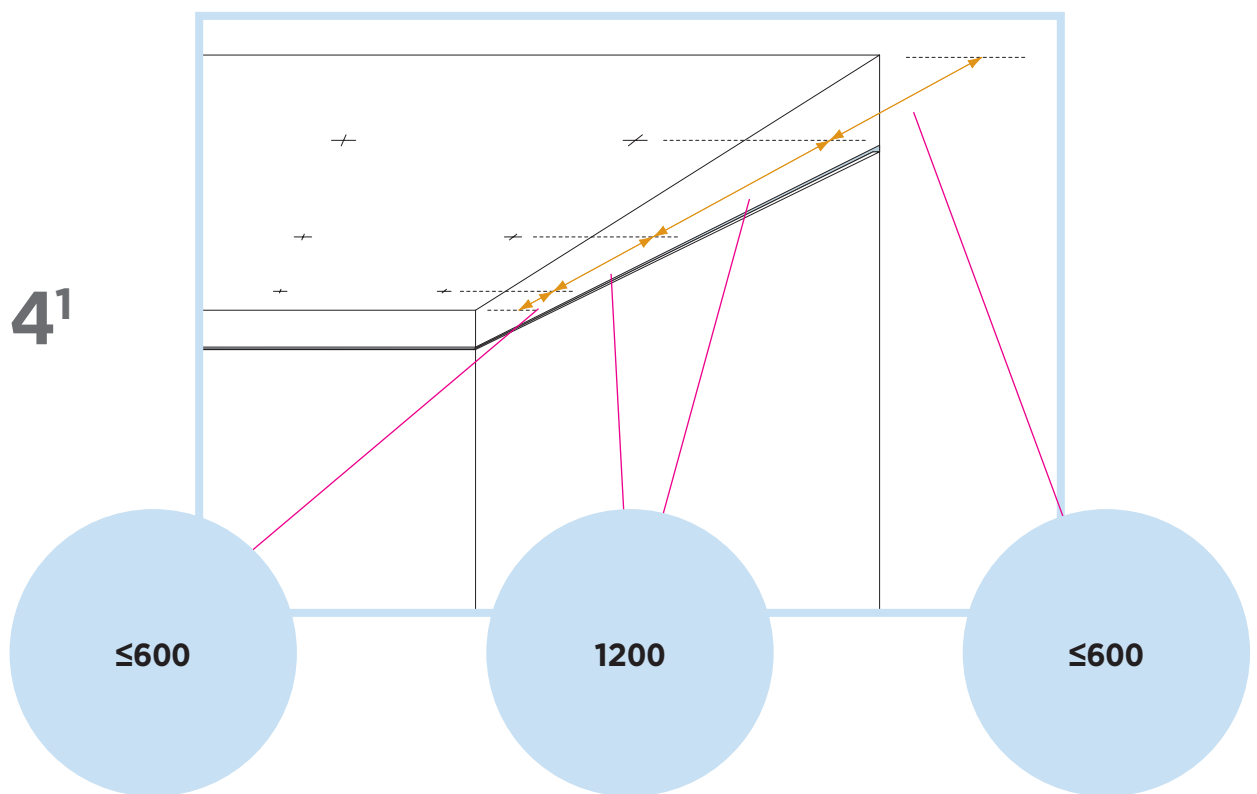

⑭ Connect Dt trim, L = 596 mm

1. Connect Bridging profile

2. Connect Bridging clip 5/20

9

10

12

13

600x600

14

1200x600

14<sub>1</sub>

600x600

L = 600

L = 596

1200x600