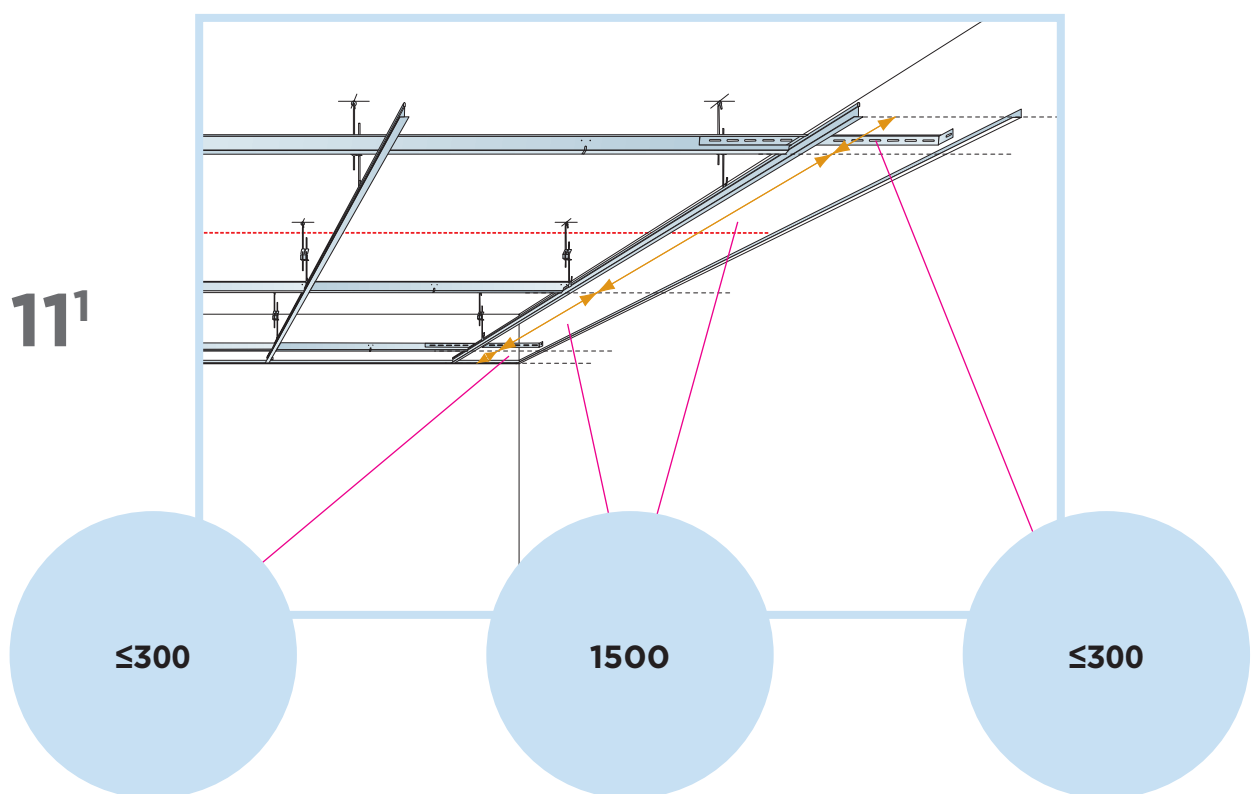

# Ecophon Focus™ Dt

**M674**

① Ecophon Focus Dt  
600x600  
1200x600

② Connect T24 Main runner PL

③ Connect Wall bracket, fixed 1200 mm centres for Main runner

④ Connect Space bar

⑤ Connect Wall bracket

⑥ Connect T24 Cross tee

⑦ Connect Space bar winch

⑧ Connect Adjustable hanger

⑨ Connect Hanger clip

⑩ Connect Support clip Dg20

⑪ Connect Angle trim 15/22, fixed at 300 mm centres

⑫ Connect Perimeter tile clip

⑬ Connect Dt trim, L = 600 mm

⑭ Connect Dt trim, L = 596 mm

1. Connect Bridging profile

2. Connect Bridging clip 5/20

9

10

12

13

600x600

14

1200x600

14<sub>1</sub>

600x600

L = 600

L = 596

1200x600