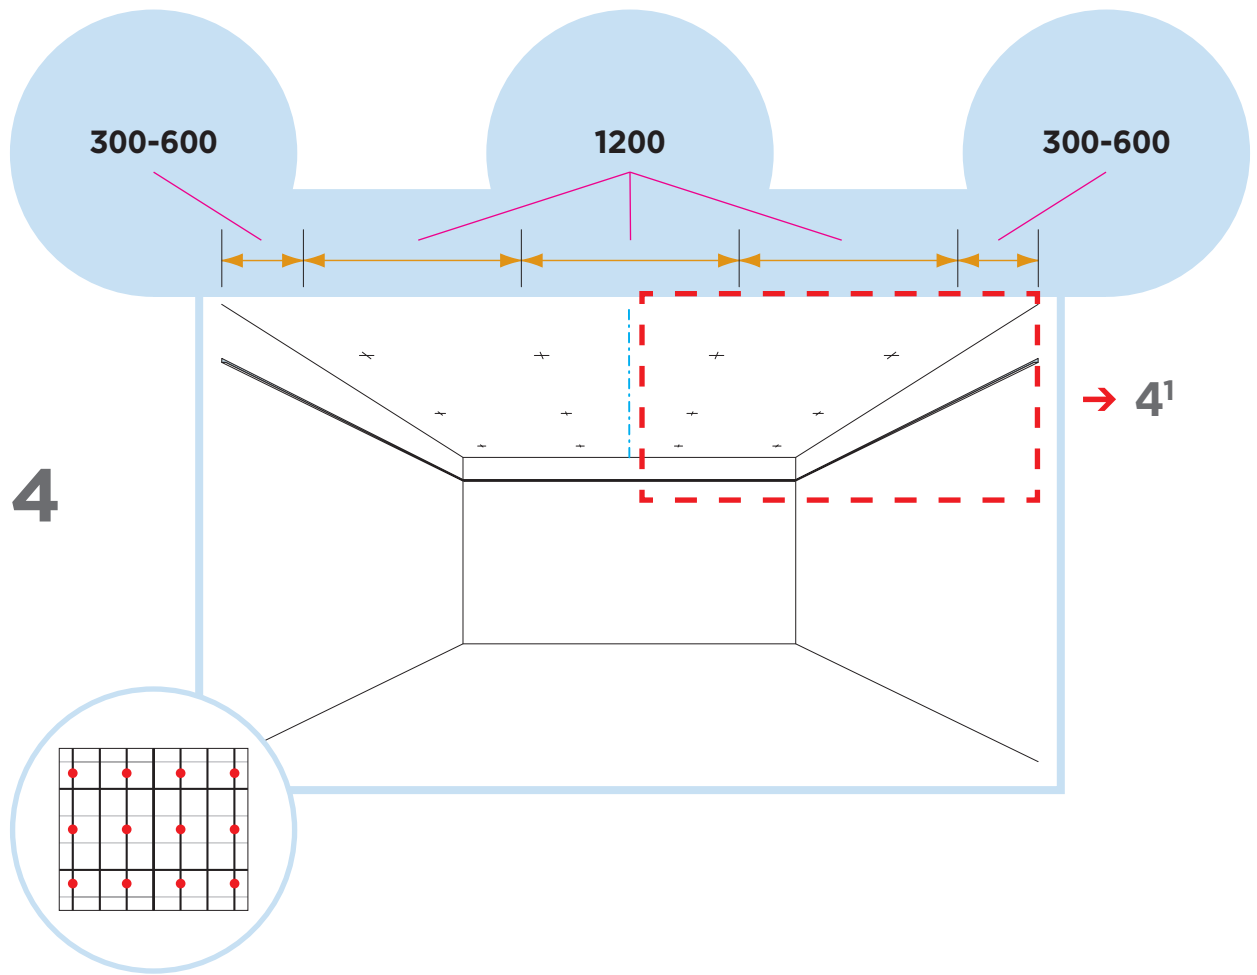

# Ecophon Focus™ Dt

**M674**

① Ecophon Focus Dt  
600x600  
1200x600

② Connect T24 Main runner PL

③ Connect Wall bracket, fixed 1200 mm centres for Main runner

④ Connect Space bar

⑤ Connect Wall bracket

⑥ Connect T24 Cross tee

⑦ Connect Space bar winch

⑧ Connect Adjustable hanger

⑨ Connect Hanger clip

⑩ Connect Support clip Dg20

⑪ Connect Angle trim 15/22, fixed at 300 mm centres

⑫ Connect Perimeter tile clip

⑬ Connect Dt trim, L = 600 mm

⑭ Connect Dt trim, L = 596 mm

1. Connect Bridging profile

2. Connect Bridging clip 5/20

9

10

12

13

600x600

14

1200x600

14<sub>1</sub>

600x600

L = 600

L = 596

1200x600