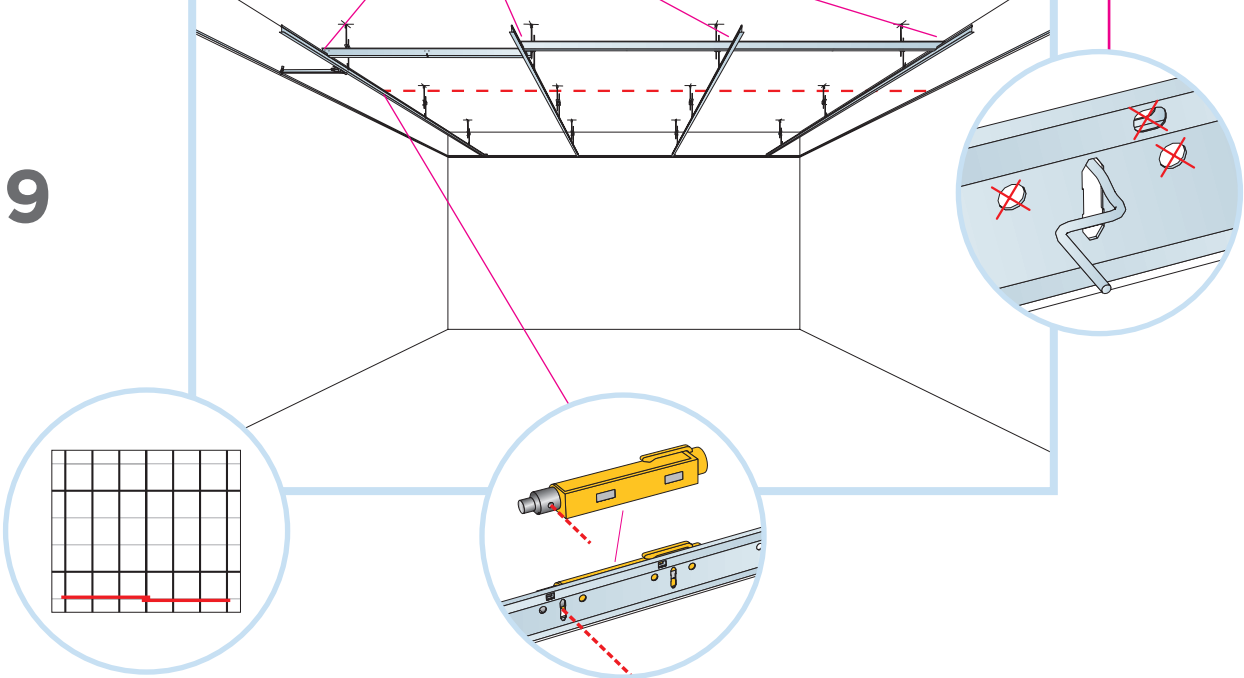

⑦ Connect Space bar winch

⑧ Connect Adjustable hanger

⑨ Connect Hanger clip

⑩ Connect Support clip Dg20

⑪ Connect Angle trim 15/22, fixed at 300 mm centres

⑫ Connect Perimeter tile clip

⑬ Connect Dt trim, L = 600 mm

⑭ Connect Dt trim, L = 596 mm

1. Connect Bridging profile

2. Connect Bridging clip 5/20

9

10

12

13

600x600

14

1200x600

14<sub>1</sub>

600x600

L = 600

L = 596

1200x600