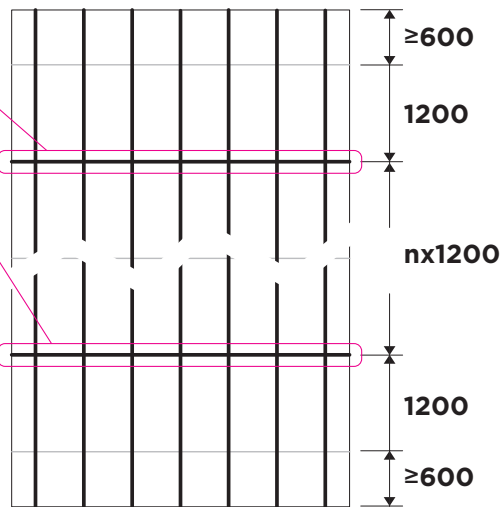

⑭ Connect Dt trim, L = 596 mm

1. Connect Bridging profile

2. Connect Bridging clip 5/20

9

10

12

13

600x600

14

1200x600

14<sub>1</sub>

600x600

L = 600

L = 596

1200x600