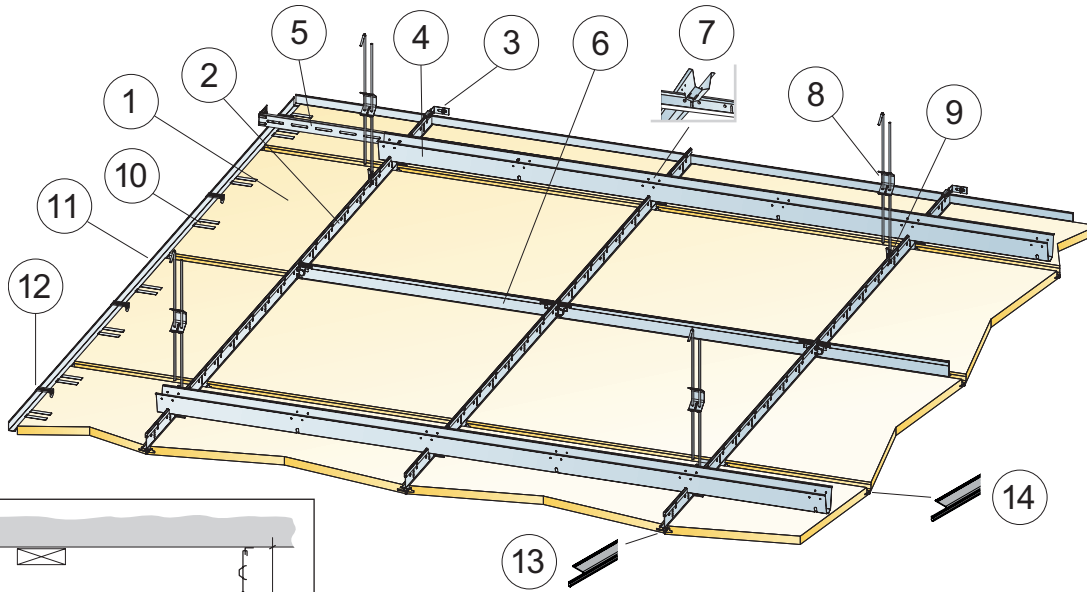

# Ecophon Focus™ Dt

**M674**

① Ecophon Focus Dt  
600x600  
1200x600

② Connect T24 Main runner PL

③ Connect Wall bracket, fixed 1200 mm centres for Main runner

④ Connect Space bar

⑤ Connect Wall bracket

⑥ Connect T24 Cross tee

⑦ Connect Space bar winch

⑧ Connect Adjustable hanger

⑨ Connect Hanger clip

⑩ Connect Support clip Dg20

⑪ Connect Angle trim 15/22, fixed at 300 mm centres

⑫ Connect Perimeter tile clip

⑬ Connect Dt trim, L = 600 mm

⑭ Connect Dt trim, L = 596 mm

1. Connect Bridging profile

2. Connect Bridging clip 5/20

9

10

12

13

600x600

14

1200x600

14<sub>1</sub>

600x600

L = 600

L = 596

1200x600