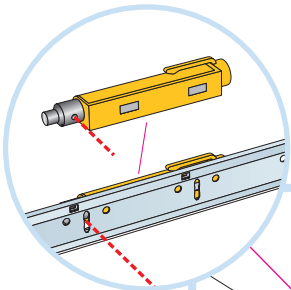

⑦ Connect Space bar winch

⑧ Connect Adjustable hanger

⑨ Connect Hanger clip

⑩ Connect Support clip Dg20

⑪ Connect Angle trim 15/22, fixed at 300 mm centres

⑫ Connect Perimeter tile clip

⑬ Connect Dt trim, L = 600 mm

⑭ Connect Dt trim, L = 596 mm

1. Connect Bridging profile

2. Connect Bridging clip 5/20

9

10

12

13

600x600