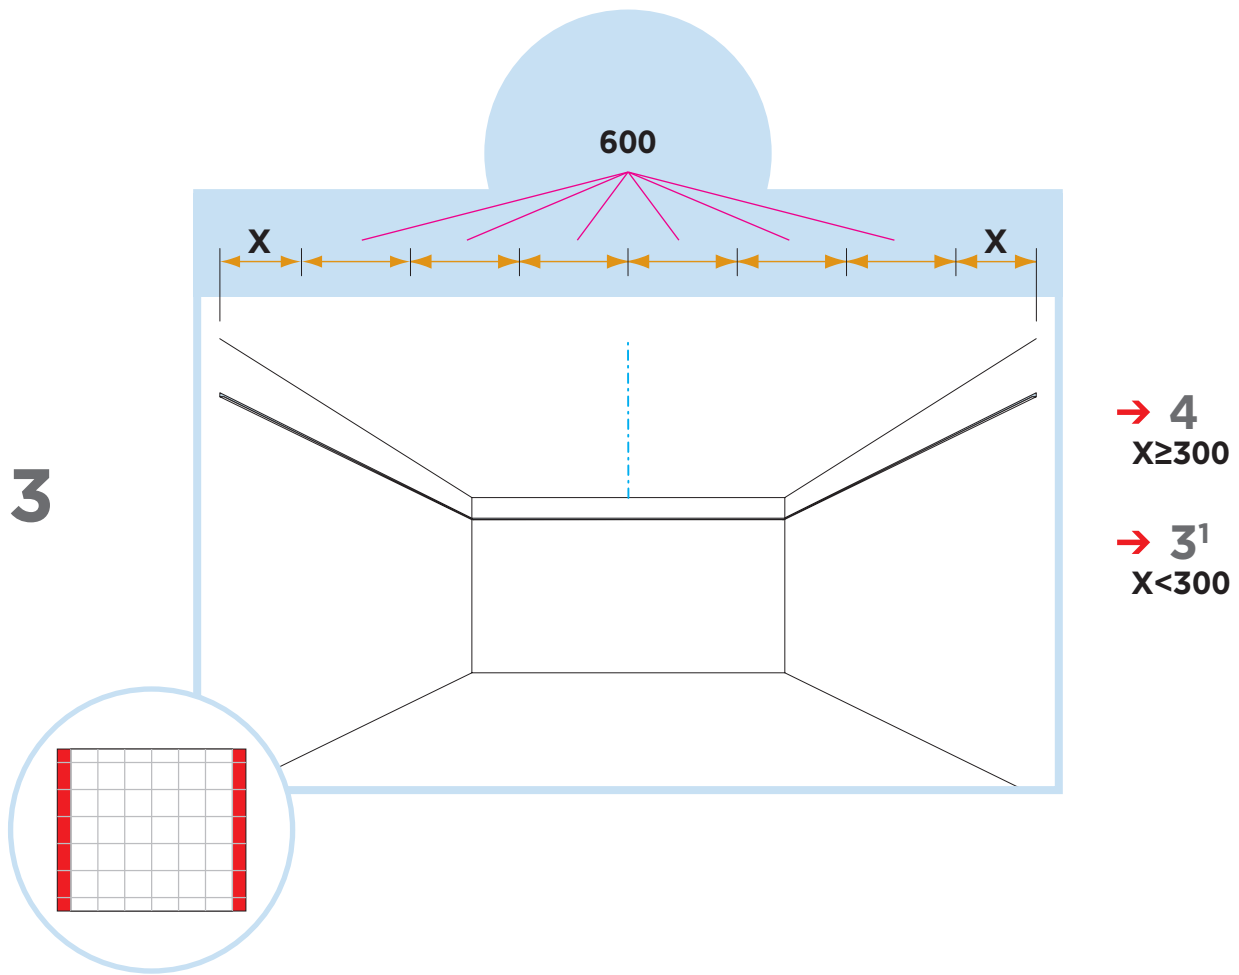

⑦ Connect Space bar winch

⑧ Connect Adjustable hanger

⑨ Connect Hanger clip

⑩ Connect Support clip Dg20

⑪ Connect Angle trim 15/22, fixed at 300 mm centres

⑫ Connect Perimeter tile clip

⑬ Connect Dt trim, L = 600 mm

⑭ Connect Dt trim, L = 596 mm

1. Connect Bridging profile

2. Connect Bridging clip 5/20

9

10

12

13

600x600

14

1200x600

14<sub>1</sub>

600x600

L = 600

L = 596

1200x600