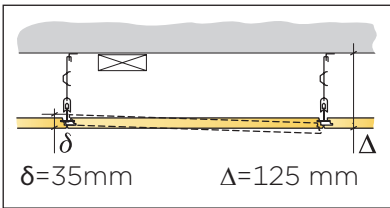

# Ecophon Focus™ Dt

**M674**

① Ecophon Focus Dt  
600x600  
1200x600

② Connect T24 Main runner PL

③ Connect Wall bracket, fixed 1200 mm centres for Main runner

④ Connect Space bar

⑤ Connect Wall bracket

⑥ Connect T24 Cross tee

⑦ Connect Space bar winch

⑧ Connect Adjustable hanger

⑨ Connect Hanger clip

⑩ Connect Support clip Dg20

⑪ Connect Angle trim 15/22, fixed at 300 mm centres

⑫ Connect Perimeter tile clip

⑬ Connect Dt trim, L = 600 mm

⑭ Connect Dt trim, L = 596 mm

1. Connect Bridging profile

2. Connect Bridging clip 5/20

9

10

12

13

600x600

14

1200x600

14<sub>1</sub>

600x600

L = 600

L = 596

1200x600