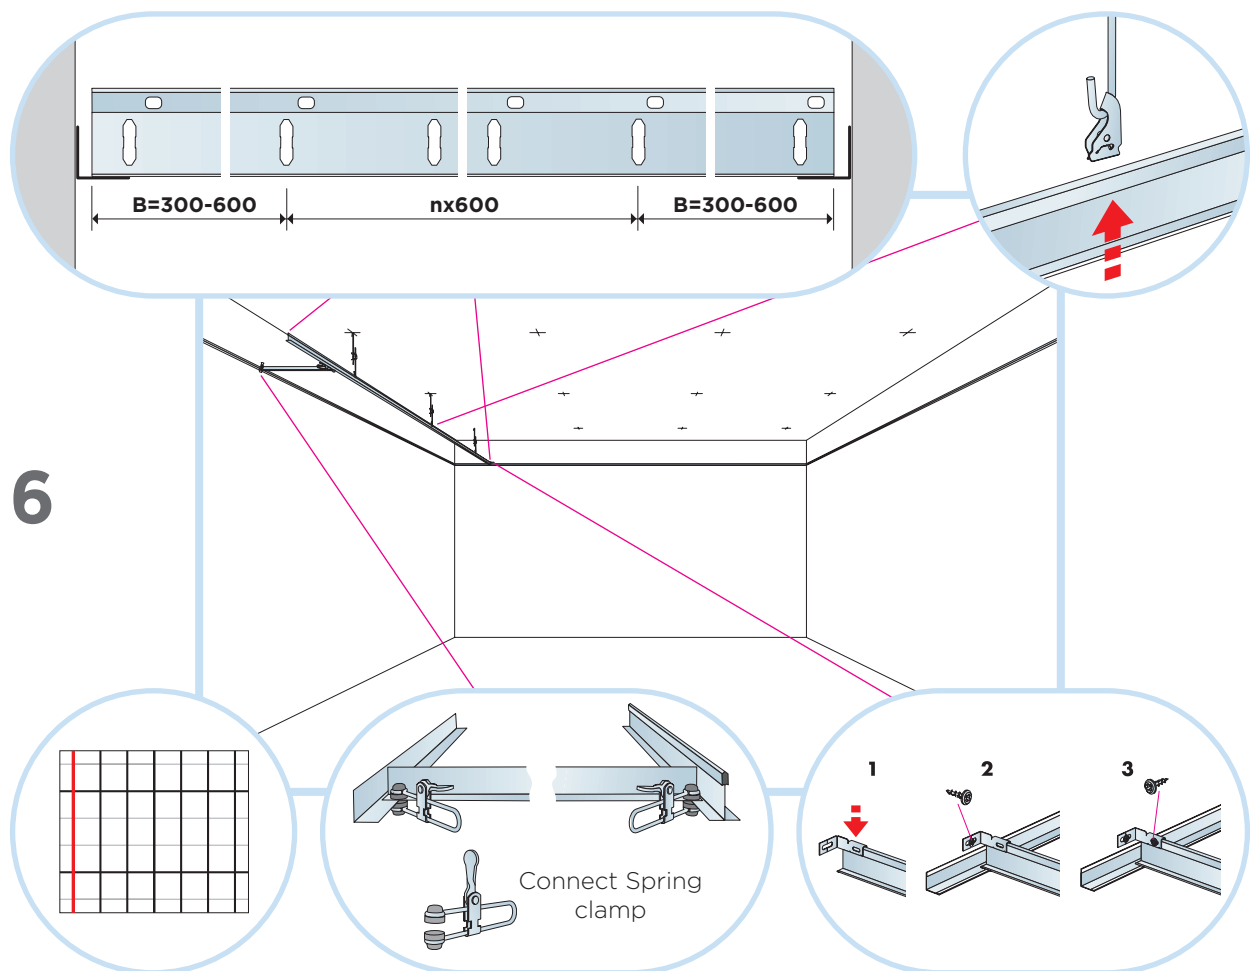

# Ecophon Focus™ Dt

**M674**

① Ecophon Focus Dt  
600x600  
1200x600

② Connect T24 Main runner PL

③ Connect Wall bracket, fixed 1200 mm centres for Main runner

④ Connect Space bar

⑤ Connect Wall bracket

⑥ Connect T24 Cross tee

⑦ Connect Space bar winch

⑧ Connect Adjustable hanger

⑨ Connect Hanger clip

⑩ Connect Support clip Dg20

⑪ Connect Angle trim 15/22, fixed at 300 mm centres

⑫ Connect Perimeter tile clip

⑬ Connect Dt trim, L = 600 mm

⑭ Connect Dt trim, L = 596 mm

1. Connect Bridging profile

2. Connect Bridging clip 5/20

9

10

12

13

600x600

14

1200x600

14<sub>1</sub>

600x600

L = 600

L = 596

1200x600