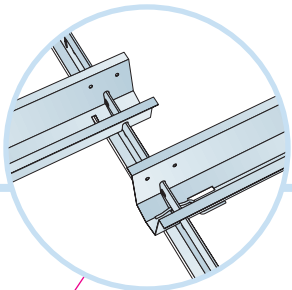

⑦ Connect Space bar winch

⑧ Connect Adjustable hanger

⑨ Connect Hanger clip

⑩ Connect Support clip Dg20

⑪ Connect Angle trim 15/22, fixed at 300 mm centres

⑫ Connect Perimeter tile clip

⑬ Connect Dt trim, L = 600 mm

⑭ Connect Dt trim, L = 596 mm

1. Connect Bridging profile

2. Connect Bridging clip 5/20

9

10

12

13

600x600