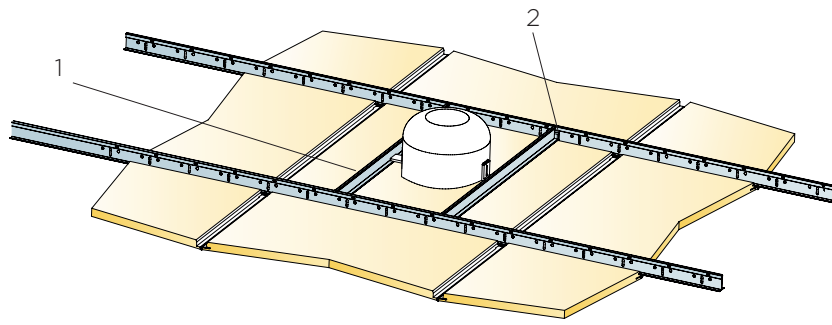

# Ecophon Focus™ Dt

**M674**

① Ecophon Focus Dt  
600x600  
1200x600

② Connect T24 Main runner PL

③ Connect Wall bracket, fixed 1200 mm centres for Main runner

④ Connect Space bar

⑤ Connect Wall bracket

⑥ Connect T24 Cross tee

⑦ Connect Space bar winch

⑧ Connect Adjustable hanger

⑨ Connect Hanger clip

⑩ Connect Support clip Dg20

⑪ Connect Angle trim 15/22, fixed at 300 mm centres

⑫ Connect Perimeter tile clip

⑬ Connect Dt trim, L = 600 mm

⑭ Connect Dt trim, L = 596 mm

1. Connect Bridging profile

2. Connect Bridging clip 5/20

9

10

12

13

600x600

14

1200x600

14<sub>1</sub>

600x600

L = 600

L = 596

1200x600