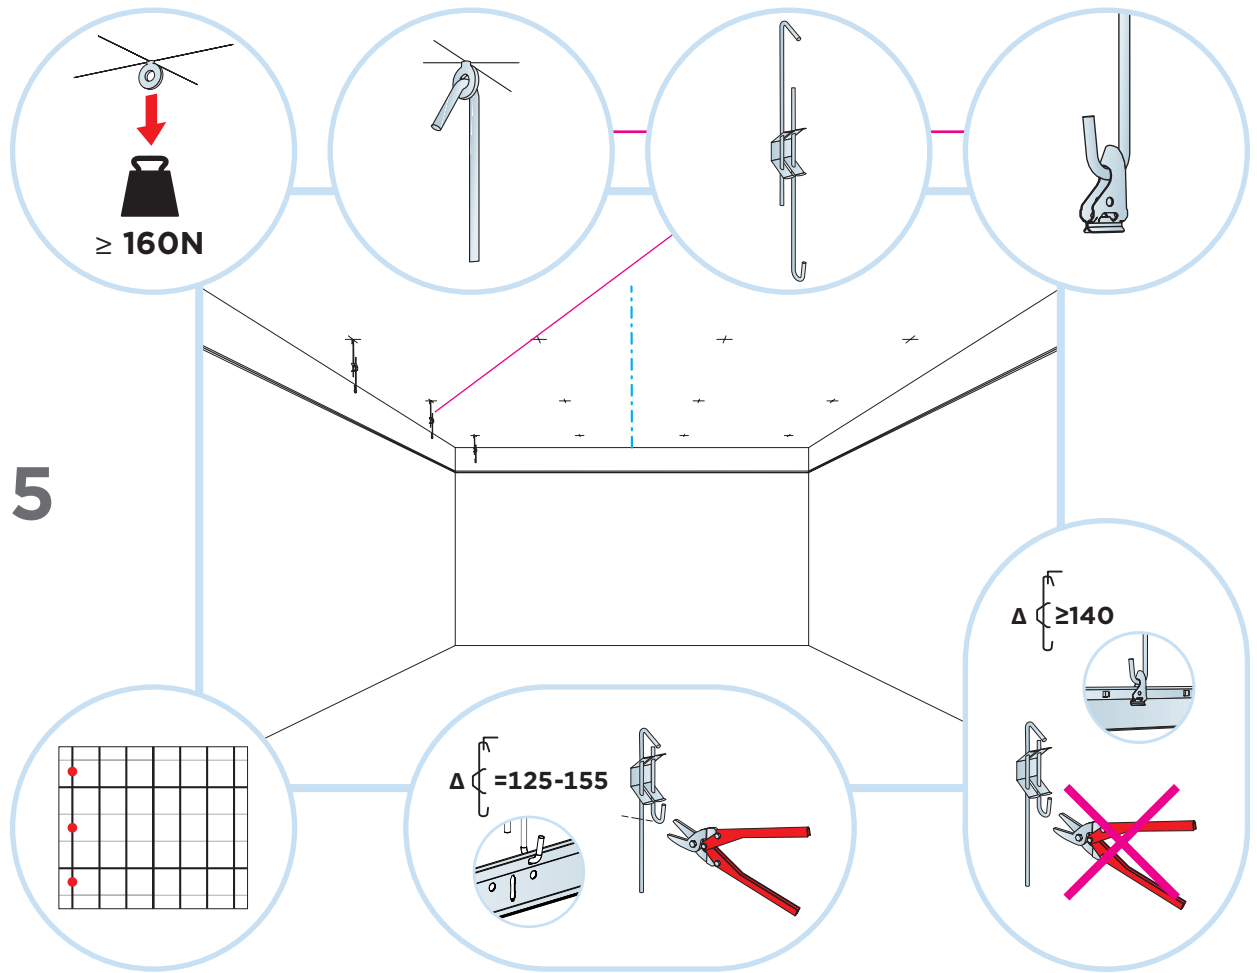

⑦ Connect Space bar winch

⑧ Connect Adjustable hanger

⑨ Connect Hanger clip

⑩ Connect Support clip Dg20

⑪ Connect Angle trim 15/22, fixed at 300 mm centres

⑫ Connect Perimeter tile clip

⑬ Connect Dt trim, L = 600 mm

⑭ Connect Dt trim, L = 596 mm

1. Connect Bridging profile

2. Connect Bridging clip 5/20

9

10

12

13

600x600

14

1200x600

14<sub>1</sub>

600x600

L = 600

L = 596

1200x600