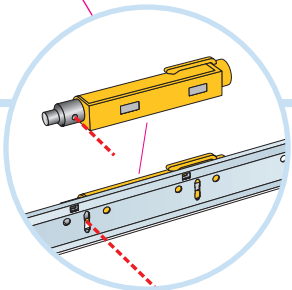

⑦ Connect Space bar winch

⑧ Connect Adjustable hanger

⑨ Connect Hanger clip

⑩ Connect Support clip Dg20

⑪ Connect Angle trim 15/22, fixed at 300 mm centres

⑫ Connect Perimeter tile clip

⑬ Connect Dt trim, L = 600 mm

⑭ Connect Dt trim, L = 596 mm

1. Connect Bridging profile

2. Connect Bridging clip 5/20

9

10

12

13

600x600