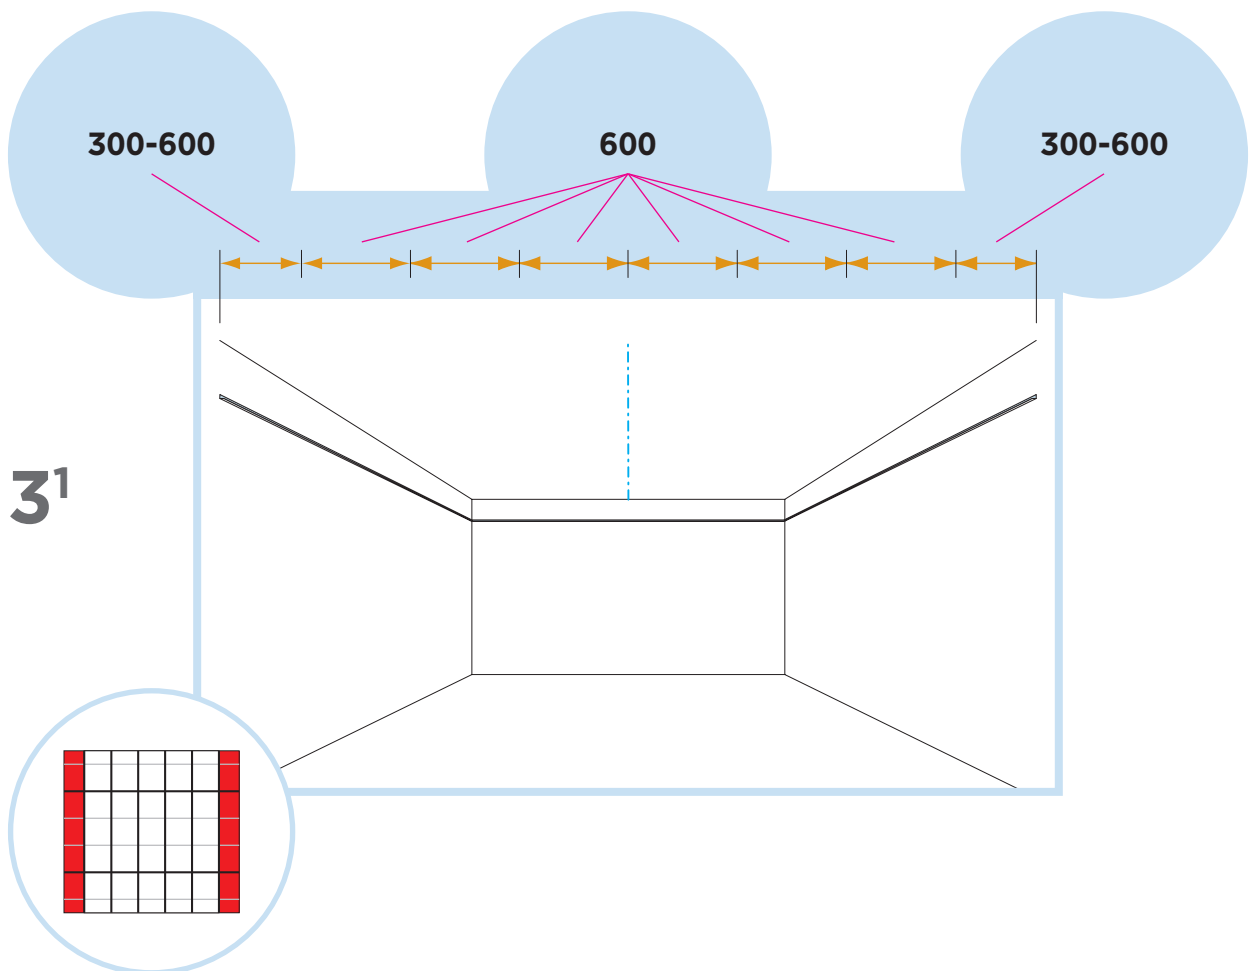

# Ecophon Focus™ Dt

**M674**

① Ecophon Focus Dt  
600x600  
1200x600

② Connect T24 Main runner PL

③ Connect Wall bracket, fixed 1200 mm centres for Main runner

④ Connect Space bar

⑤ Connect Wall bracket

⑥ Connect T24 Cross tee

⑦ Connect Space bar winch

⑧ Connect Adjustable hanger

⑨ Connect Hanger clip

⑩ Connect Support clip Dg20

⑪ Connect Angle trim 15/22, fixed at 300 mm centres

⑫ Connect Perimeter tile clip

⑬ Connect Dt trim, L = 600 mm

⑭ Connect Dt trim, L = 596 mm

1. Connect Bridging profile

2. Connect Bridging clip 5/20

9

10

12

13

600x600

14

1200x600

14<sub>1</sub>

600x600

L = 600

L = 596

1200x600