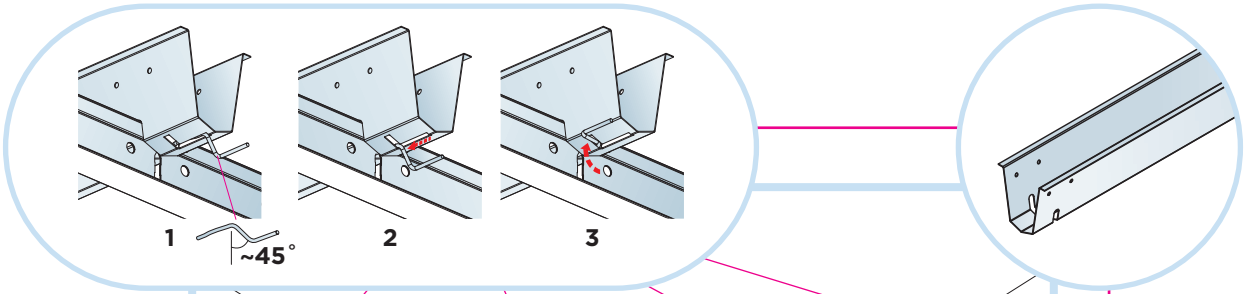

⑦ Connect Space bar winch

⑧ Connect Adjustable hanger

⑨ Connect Hanger clip

⑩ Connect Support clip Dg20

⑪ Connect Angle trim 15/22, fixed at 300 mm centres

⑫ Connect Perimeter tile clip

⑬ Connect Dt trim, L = 600 mm

⑭ Connect Dt trim, L = 596 mm

1. Connect Bridging profile

2. Connect Bridging clip 5/20

9

10

12

13

600x600

14

1200x600

14<sub>1</sub>

600x600

L = 600

L = 596

1200x600