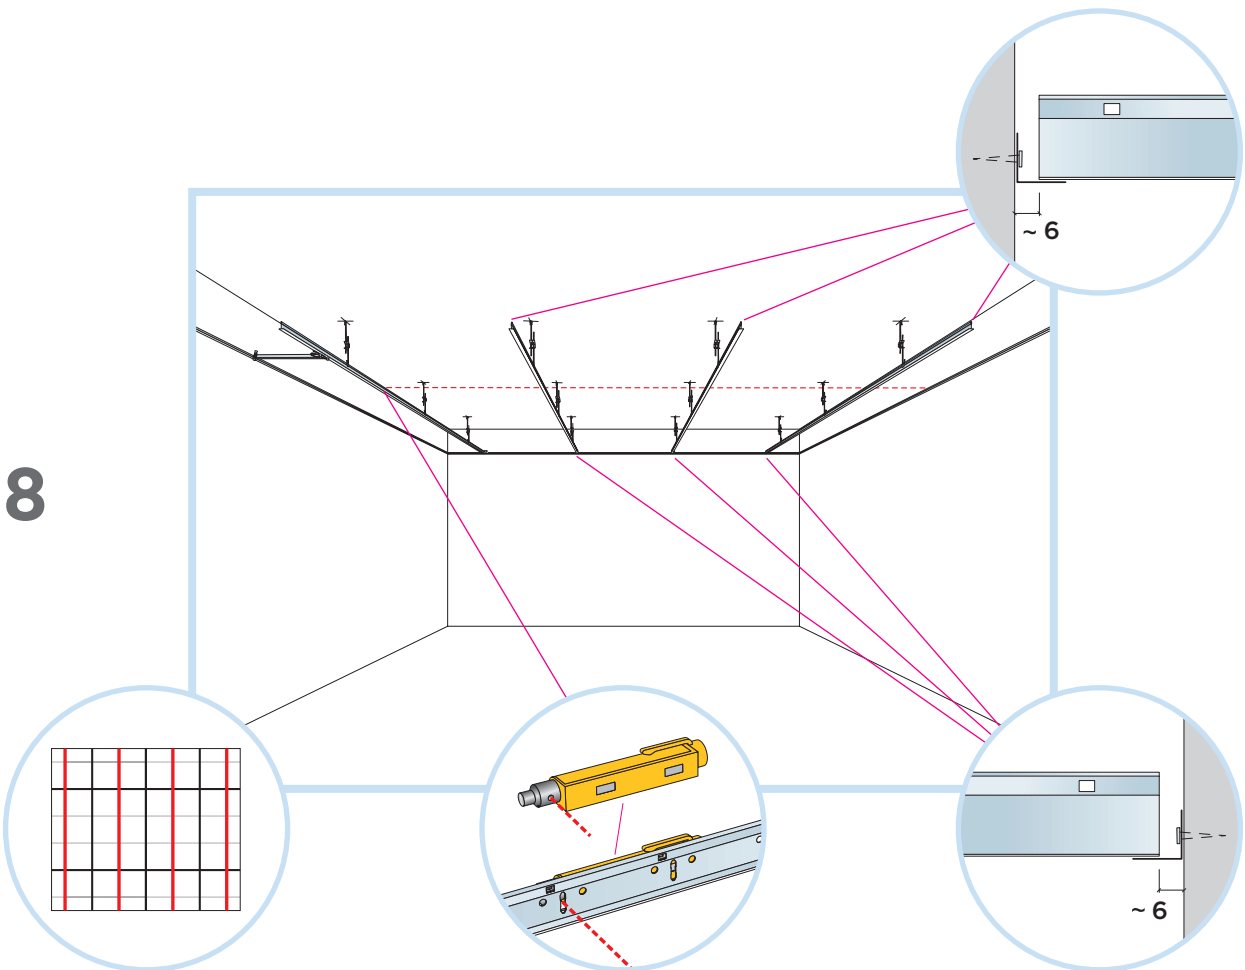

⑦ Connect Space bar winch

⑧ Connect Adjustable hanger

⑨ Connect Hanger clip

⑩ Connect Support clip Dg20

⑪ Connect Angle trim 15/22, fixed at 300 mm centres

⑫ Connect Perimeter tile clip

⑬ Connect Dt trim, L = 600 mm

⑭ Connect Dt trim, L = 596 mm

1. Connect Bridging profile

2. Connect Bridging clip 5/20

9

10

12

13

600x600

14

1200x600

14<sub>1</sub>

600x600

L = 600

L = 596

1200x600