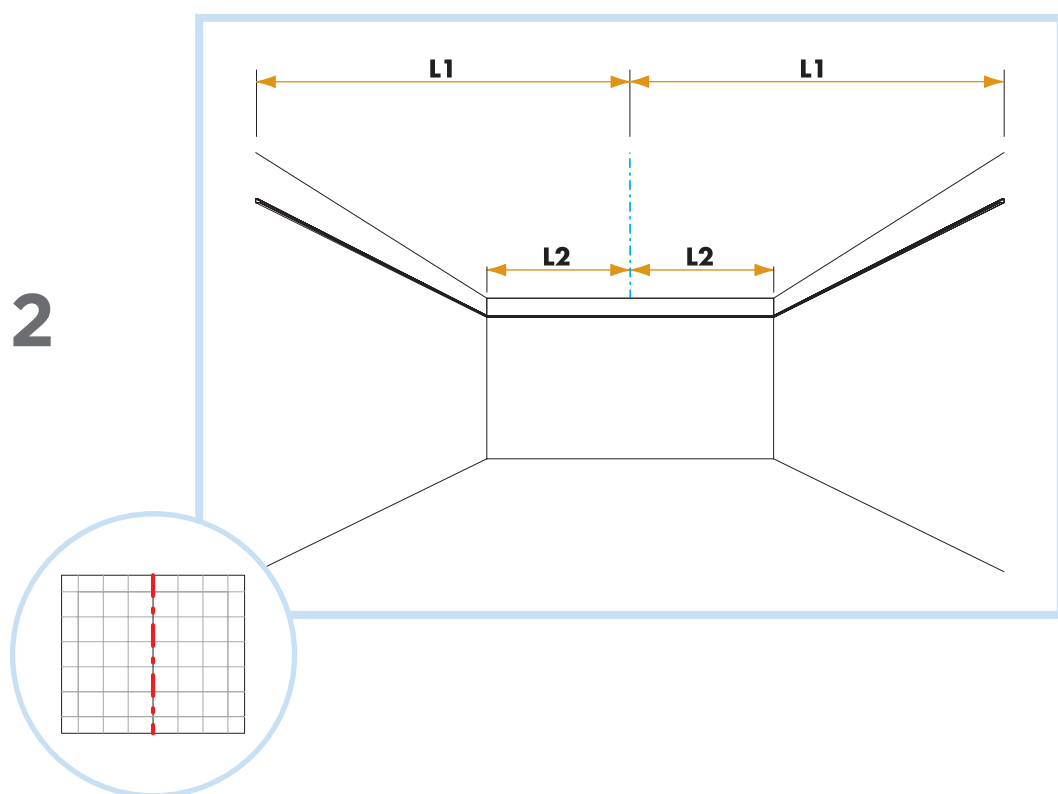

⑦ Connect Space bar winch

⑧ Connect Adjustable hanger

⑨ Connect Hanger clip

⑩ Connect Support clip Dg20

⑪ Connect Angle trim 15/22, fixed at 300 mm centres

⑫ Connect Perimeter tile clip

⑬ Connect Dt trim, L = 600 mm

⑭ Connect Dt trim, L = 596 mm

1. Connect Bridging profile

2. Connect Bridging clip 5/20

9

10

12

13

600x600

14

1200x600

14<sub>1</sub>

600x600

L = 600

L = 596

1200x600