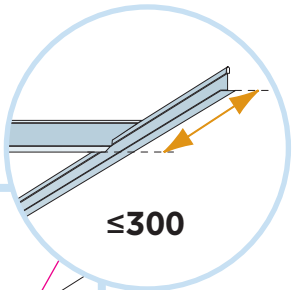

⑦ Connect Space bar winch

⑧ Connect Adjustable hanger

⑨ Connect Hanger clip

⑩ Connect Support clip Dg20

⑪ Connect Angle trim 15/22, fixed at 300 mm centres

⑫ Connect Perimeter tile clip

⑬ Connect Dt trim, L = 600 mm

⑭ Connect Dt trim, L = 596 mm

1. Connect Bridging profile

2. Connect Bridging clip 5/20

9

10

12

13

600x600

14

1200x600

14<sub>1</sub>

600x600

L = 600

L = 596

1200x600