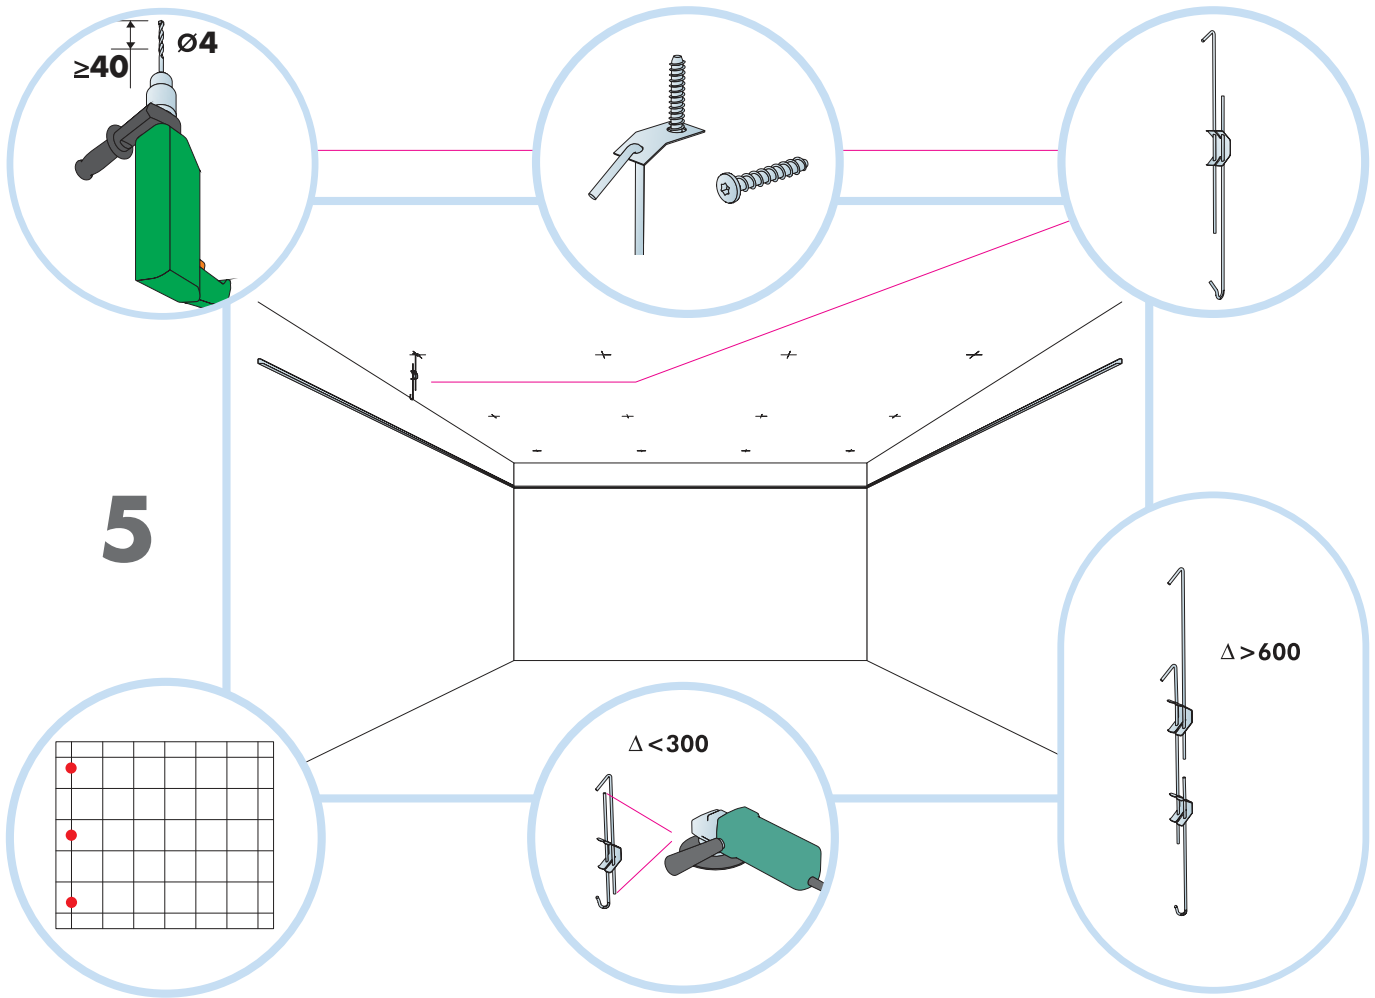

300-600

3<sup>1</sup>

4

7

Connect Spring clamp

Connect Laser angle

8

10