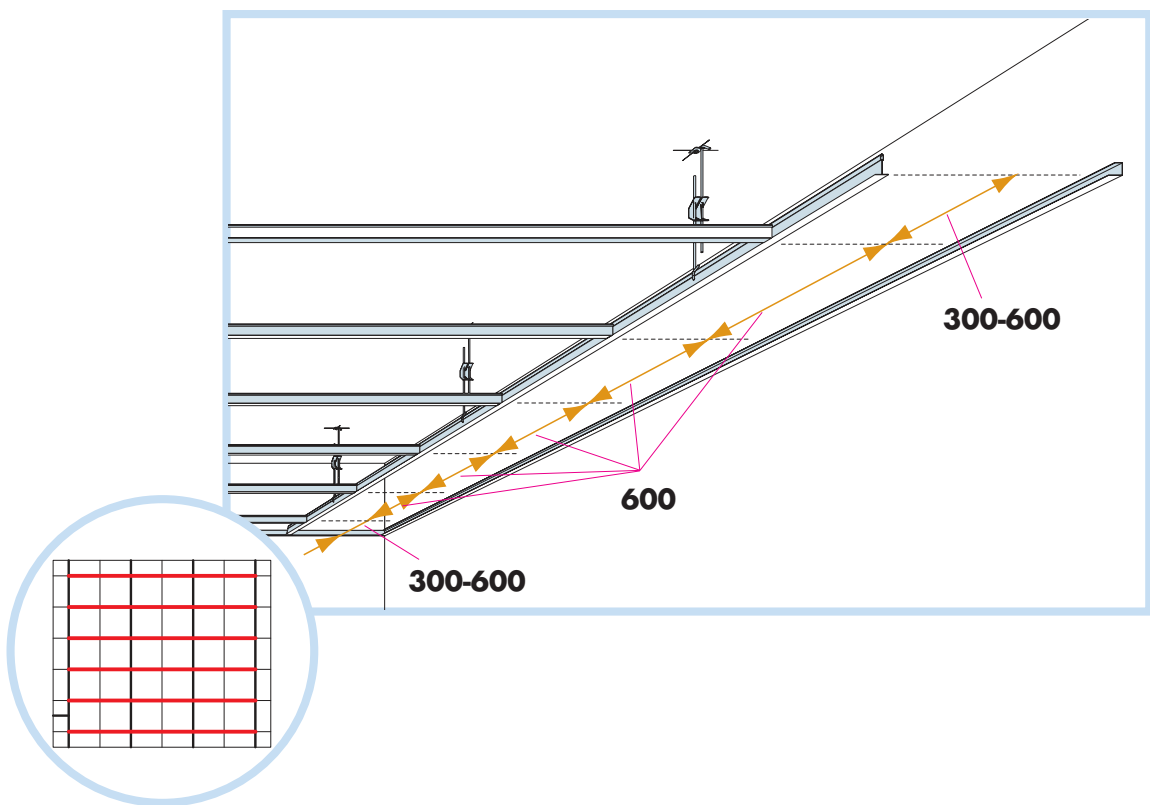

300-600

3<sup>1</sup>

4

7

Connect Spring clamp

Connect Laser angle

8

10