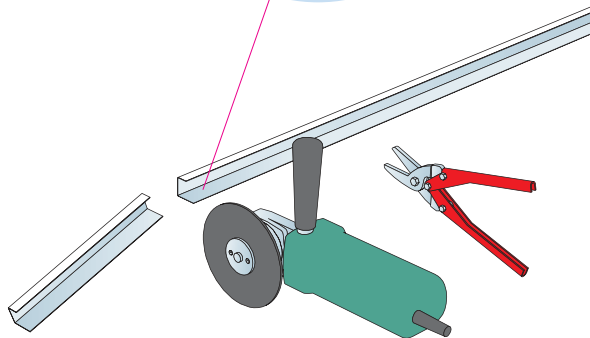

Ecophon

SAINT-GOBAIN

www.ecophon.com