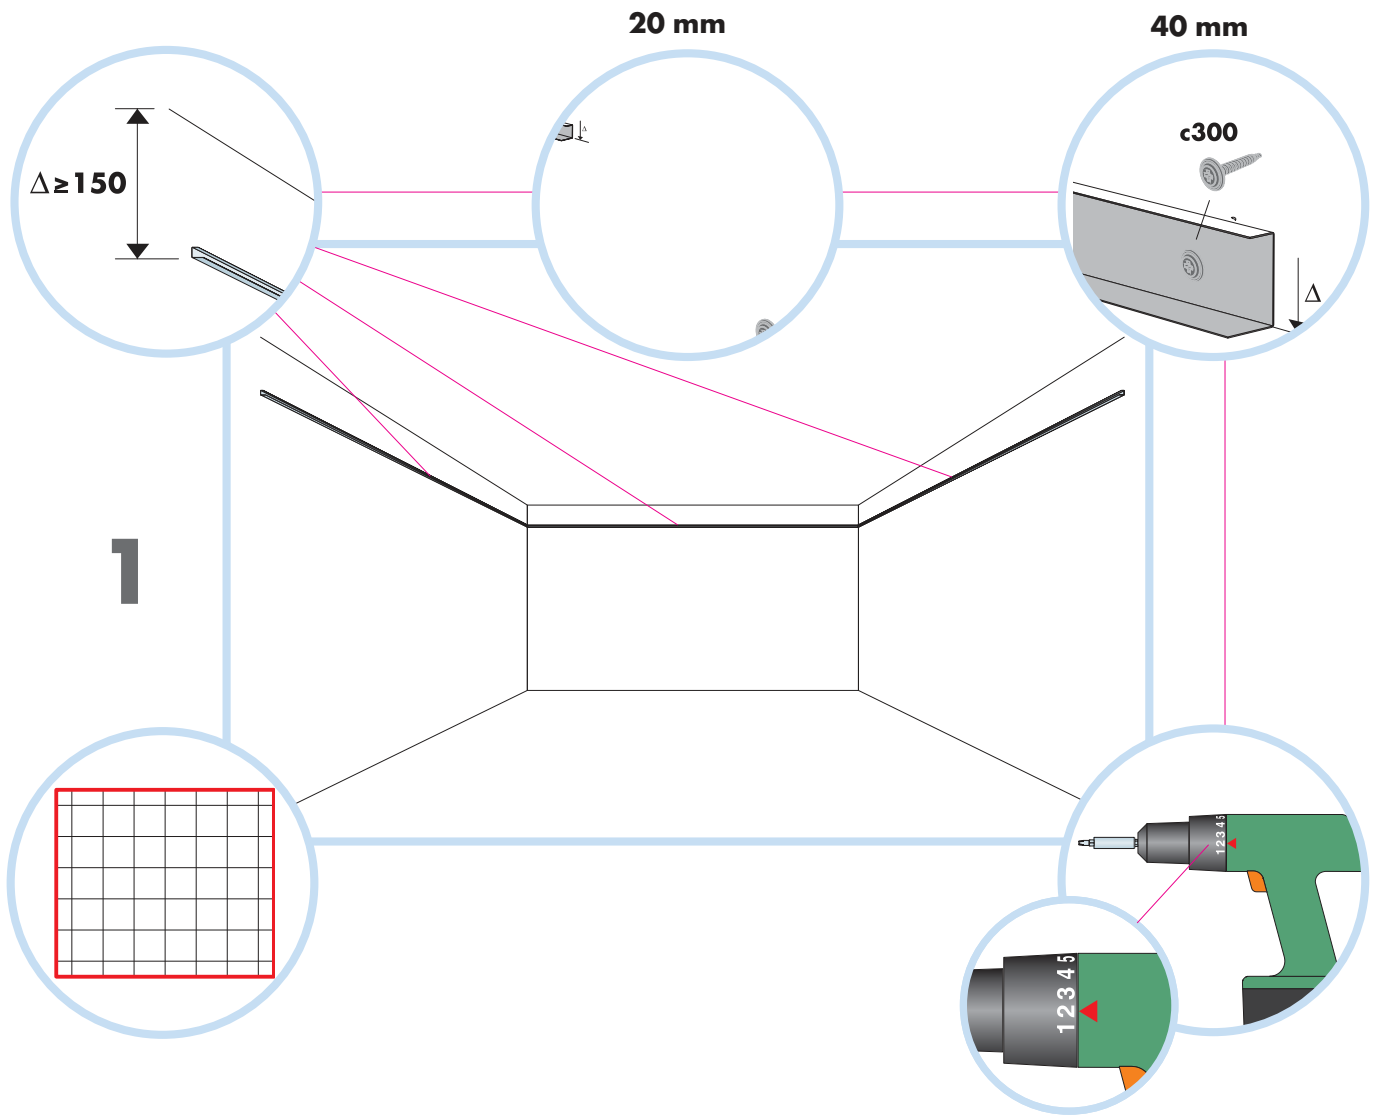

## Hygiene Advance A C4

600x600, 1200x600 (20 and 40 mm)

M246

1. Ecophon Hygiene Advance A

2. Connect T24 Main runner C4

3. Connect T24 Cross tee C4, L=1200

4. Connect T24 Cross tee C4, L=600

5. Connect Adjustable hanger C4

6. Connect Hygiene Clips 20 C4

7. Connect Hygiene clip 40 C4

8. Connect Channel trim C4

9. Connect Fixing plate C4

10. Connect Anchor screw C4

11. Connect Installation screw C4

12. Hygiene Advance technical tile (thickness 20 mm)

13. Joint sealant  
(not supplied by Ecophon)

14. Connect Demo clip 20 C4

15. Connect Hygiene Tape Hygiene Advance

**Ecophon**

SAINT-GOBAIN

[www.ecophon.com](http://www.ecophon.com)

600

x

300-600

3<sup>1</sup>

4

7

Connect Spring clamp

Connect Laser angle

8

10