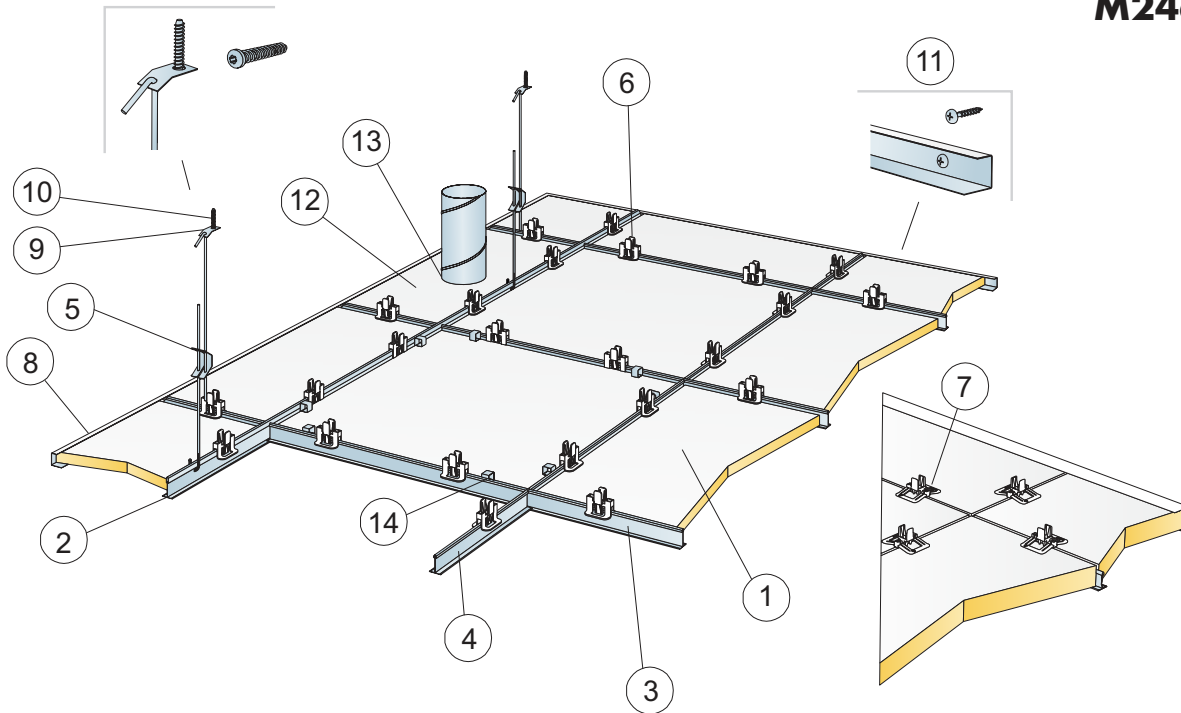

## Hygiene Advance A C4

600x600, 1200x600 (20 and 40 mm)

M246

1. Ecophon Hygiene Advance A

2. Connect T24 Main runner C4

3. Connect T24 Cross tee C4, L=1200

4. Connect T24 Cross tee C4, L=600

5. Connect Adjustable hanger C4

6. Connect Hygiene Clips 20 C4

7. Connect Hygiene clip 40 C4

8. Connect Channel trim C4

9. Connect Fixing plate C4

10. Connect Anchor screw C4

11. Connect Installation screw C4

12. Hygiene Advance technical tile (thickness 20 mm)