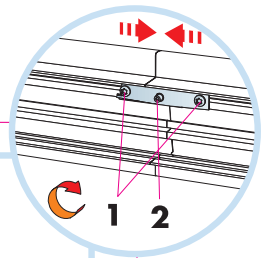

5. Focus Dg system with Connect Main runner HD on all four sides

6. Connect Adjustable wire hanger

7. Connect Hanger clip

8. Connect Main runner HD for adjustment and stabilisation of grid

9. Connect Edge profile clip

1

Connect Main runner
HD 7101

Connect Installation-
screw 4025

2

3

Connect Cross tee
L=1200

Connect Cross tee L=600

4

5

Connect Laser
angle 0301

Connect Direct
bracket 1012

6

7

$M > 2400 \rightarrow 8$

$M \leq 2400 \rightarrow 9$

8

9

10

11

12

13

14

1200x1200

Connect
Installation
screw BR 4025