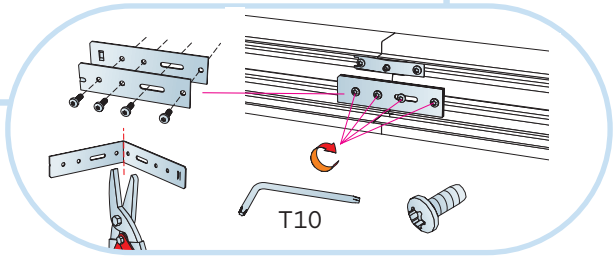

1

Connect Main runner
HD 7101

Connect Installation-
screw 4025

2

3

Connect Cross tee
L=1200

Connect Cross tee L=600

4

5

Connect Laser
angle 0301

Connect Direct
bracket 1012

6

7

$M > 2400 \rightarrow 8$

$M \leq 2400 \rightarrow 9$

8

9

10

11

12

13

14

1200x1200

Connect
Installation
screw BR 4025