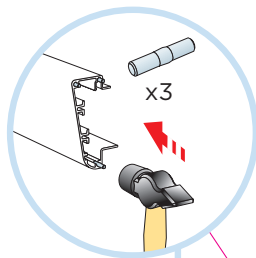

1

Connect Main runner
HD 7101

Connect Installation-
screw 4025

2

3

Connect Cross tee
L=1200

Connect Cross tee L=600

4

5

Connect Laser
angle 0301

Connect Direct
bracket 1012

6

7

$M > 2400 \rightarrow 8$

$M \leq 2400 \rightarrow 9$

8

9

10

11

12

13

14

1200x1200

Connect
Installation
screw BR 4025