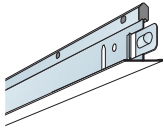

1

Connect Main runner
HD 7101

Connect Installation-
screw 4025

2

3

Connect Cross tee
L=1200

Connect Cross tee L=600

4

5

Connect Laser
angle 0301

Connect Direct
bracket 1012

6

7

$M > 2400 \rightarrow 8$

$M \leq 2400 \rightarrow 9$

8