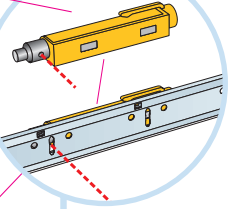

5. Focus Dg system with Connect Main runner HD on all four sides

6. Connect Adjustable wire hanger

7. Connect Hanger clip

8. Connect Main runner HD for adjustment and stabilisation of grid

9. Connect Edge profile clip

1

Connect Main runner
HD 7101

Connect Installation-
screw 4025

2

3

Connect Cross tee
L=1200

Connect Cross tee L=600

4

5

Connect Laser
angle 0301

Connect Direct
bracket 1012

6

7

$M > 2400 \rightarrow 8$

$M \leq 2400 \rightarrow 9$

8