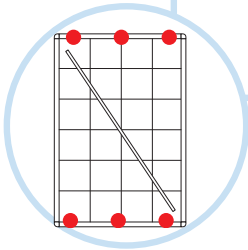

5

Connect Laser
angle 0301

Connect Direct
bracket 1012

6

7

$M > 2400 \rightarrow 8$

$M \leq 2400 \rightarrow 9$

8

9

10

11

12

13

14

1200x1200

Connect
Installation
screw BR 4025