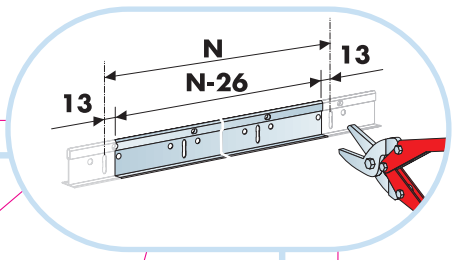

x1

x24

x12

x1

T10

x1

600x600
Installation guide
IG202

1200x1200
Installation guide
IG203 → 15

1

Connect Main runner
HD 7101

Connect Installation-
screw 4025

2

3

Connect Cross tee
L=1200

Connect Cross tee L=600

4

5

Connect Laser
angle 0301

Connect Direct
bracket 1012

6

7

$M > 2400 \rightarrow 8$

$M \leq 2400 \rightarrow 9$

8