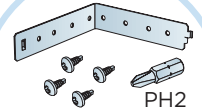

Connect Edge 500 profile

x6

Connect Edge 500 corner

x4

Connect Edge 500 kit Ds/Dg

x18

x4

x1

x1

x24

x12

x1

T10

x1

600x600
Installation guide
IG202

1200x1200
Installation guide
IG203 → 15

1

Connect Main runner
HD 7101

Connect Installation-
screw 4025

2

3

Connect Cross tee
L=1200

Connect Cross tee L=600

4

5

Connect Laser
angle 0301

Connect Direct
bracket 1012

6

7

$M > 2400 \rightarrow 8$

$M \leq 2400 \rightarrow 9$

8