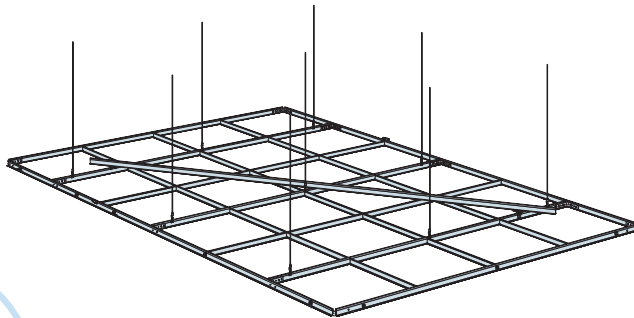

5

Connect Laser
angle 0301

Connect Direct
bracket 1012

6