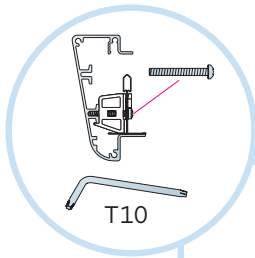

5. Focus Dg system with Connect Main runner HD on all four sides

6. Connect Adjustable wire hanger

7. Connect Hanger clip

8. Connect Main runner HD for adjustment and stabilisation of grid

9. Connect Edge profile clip

5

Connect Laser
angle 0301

Connect Direct
bracket 1012

6

7

$M > 2400 \rightarrow 8$

$M \leq 2400 \rightarrow 9$

8

9

10

11

12

13

14

1200x1200

Connect
Installation
screw BR 4025

Connect direct
fixing plate
0905

PH2

15