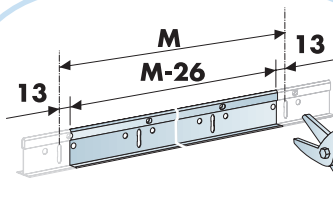

x1

x24

x12

x1

T10

x1

600x600
Installation guide
IG202

1200x1200
Installation guide
IG203 → 15

1

Connect Main runner
HD 7101

Connect Installation-
screw 4025

2

3

Connect Cross tee
L=1200

Connect Cross tee L=600

4