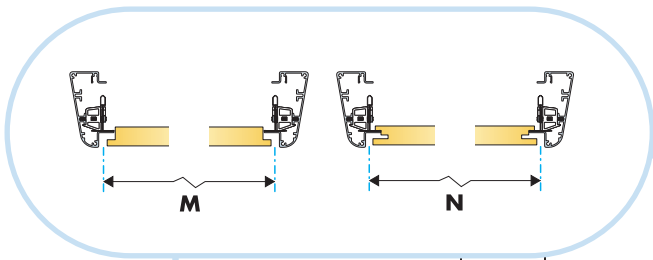

1

Connect Main runner
HD 7101

Connect Installation-
screw 4025

2

3

Connect Cross tee
L=1200

Connect Cross tee L=600

4

5

Connect Laser
angle 0301

Connect Direct
bracket 1012

6

7

$M > 2400 \rightarrow 8$

$M \leq 2400 \rightarrow 9$

8

9

10

11

12

13

14

1200x1200

Connect
Installation
screw BR 4025