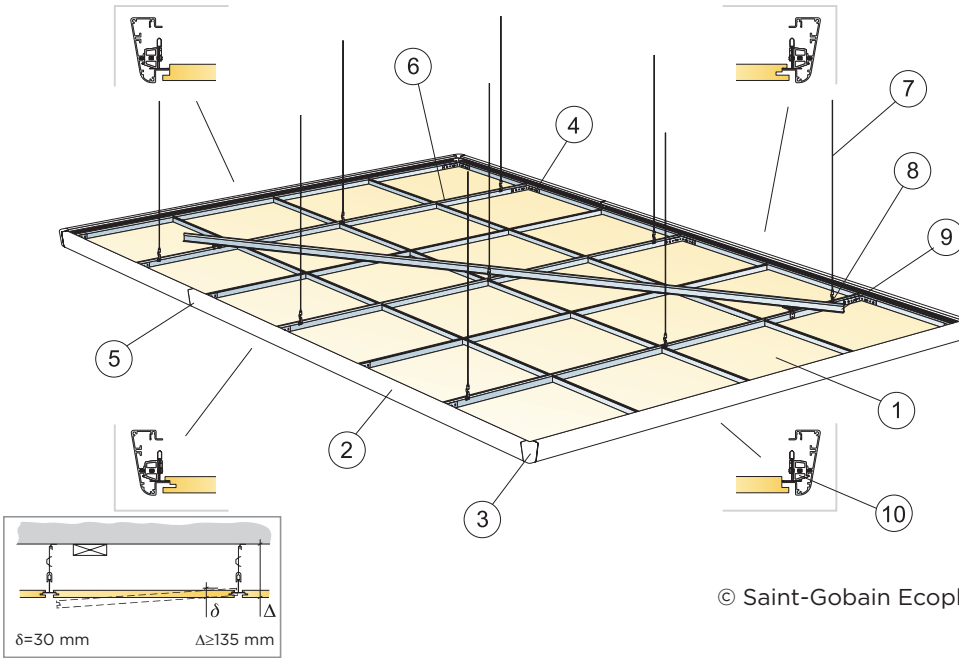

Ecophon Edge 500 with Focus™ Dg

600x600, 1200x600,
1200x1200, XL

M211

© Saint-Gobain Ecophon AB

1. Connect Edge 500 profile

2. Connect Edge 500 corner

3. Connect L-coupling

4. Joint with Guide pins and Joint fixing bracket

5. Focus Dg system with Connect Main runner HD on all four sides

6. Connect Adjustable wire hanger

7. Connect Hanger clip

8. Connect Main runner HD for adjustment and stabilisation of grid

9. Connect Edge profile clip