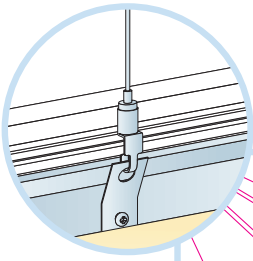

9

10

11

12

13

14

1200x1200

Connect
Installation
screw BR 4025