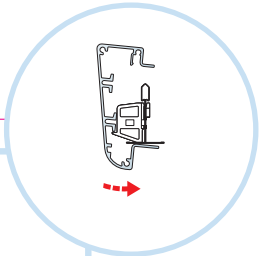

5. Focus Dg system with Connect Main runner HD on all four sides

6. Connect Adjustable wire hanger

7. Connect Hanger clip

8. Connect Main runner HD for adjustment and stabilisation of grid

9. Connect Edge profile clip

1

Connect Main runner
HD 7101

Connect Installation-
screw 4025

2

3

Connect Cross tee
L=1200

Connect Cross tee L=600

4

5

Connect Laser
angle 0301

Connect Direct
bracket 1012

6

7

$M > 2400 \rightarrow 8$

$M \leq 2400 \rightarrow 9$

8

9

10

11

12

13

14

1200x1200

Connect
Installation
screw BR 4025