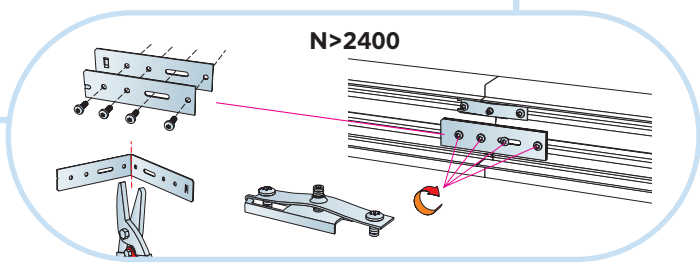

1

Connect Main runner
HD 7101

Connect Installation-
screw 4025

2

3

Connect Cross tee
L=1200

Connect Cross tee L=600

4

5

Connect Laser
angle 0301

Connect Direct
bracket 1012

6

7

$M > 2400 \rightarrow 8$

$M \leq 2400 \rightarrow 9$

8

9

10

11

12

13

14

1200x1200

Connect
Installation
screw BR 4025