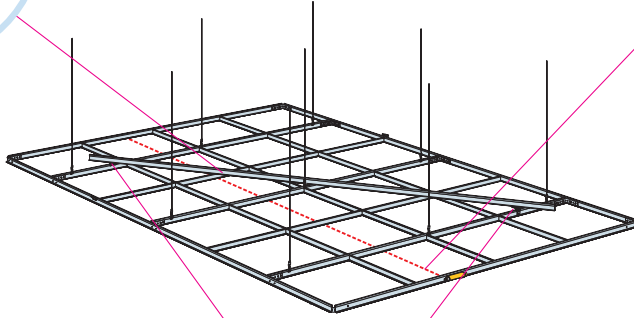

x1

x24

x12

x1

T10

x1

600x600
Installation guide
IG202

1200x1200
Installation guide
IG203 → 15

1

Connect Main runner
HD 7101

Connect Installation-
screw 4025

2

3

Connect Cross tee
L=1200

Connect Cross tee L=600

4

5

Connect Laser
angle 0301

Connect Direct
bracket 1012

6

7

$M > 2400 \rightarrow 8$

$M \leq 2400 \rightarrow 9$

8