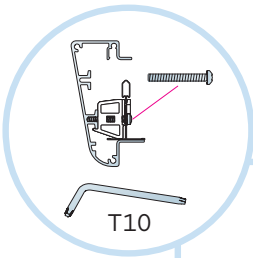

5. Focus Dg system with Connect Main runner HD on all four sides

6. Connect Adjustable wire hanger

7. Connect Hanger clip

8. Connect Main runner HD for adjustment and stabilisation of grid

9. Connect Edge profile clip

1

Connect Main runner
HD 7101

Connect Installation-
screw 4025

2

3

Connect Cross tee
L=1200

Connect Cross tee L=600

4

5

Connect Laser
angle 0301

Connect Direct
bracket 1012

6

7

$M > 2400 \rightarrow 8$

$M \leq 2400 \rightarrow 9$

8

9

10

11

12

13

14

1200x1200

Connect
Installation
screw BR 4025