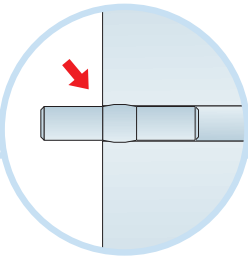

1

Connect Main runner
HD 7101

Connect Installation-
screw 4025

2

3

Connect Cross tee
L=1200

Connect Cross tee L=600

4

5

Connect Laser
angle 0301

Connect Direct
bracket 1012

6

7

$M > 2400 \rightarrow 8$

$M \leq 2400 \rightarrow 9$

8