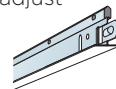

Ecophon Edge 500 with Focus™ Dg

600x600, 1200x600,
1200x1200, XL

M211

© Saint-Gobain Ecophon AB

1. Connect Edge 500 profile

2. Connect Edge 500 corner

3. Connect L-coupling

4. Joint with Guide pins and Joint fixing bracket

5. Focus Dg system with Connect Main runner HD on all four sides

6. Connect Adjustable wire hanger

7. Connect Hanger clip

8. Connect Main runner HD for adjustment and stabilisation of grid

9. Connect Edge profile clip

Connect Edge 500 profile

x6

Connect Edge 500 corner

x4

Connect Edge 500 kit Ds/Dg

x18

x4

x1