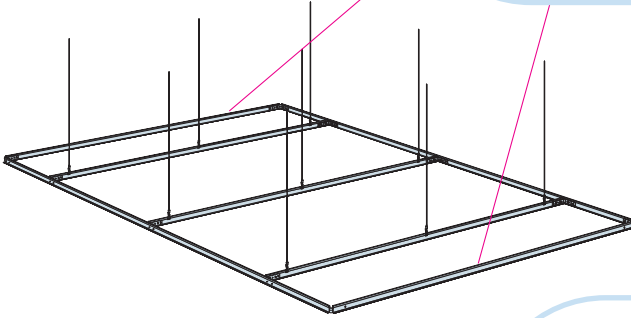

x1

x24

x12

x1

T10

x1

600x600
Installation guide
IG202

1200x1200
Installation guide
IG203 → 15

1

Connect Main runner
HD 7101

Connect Installation-
screw 4025

2

3

Connect Cross tee
L=1200

Connect Cross tee L=600

4

5

Connect Laser
angle 0301

Connect Direct
bracket 1012

6

7

$M > 2400 \rightarrow 8$

$M \leq 2400 \rightarrow 9$

8