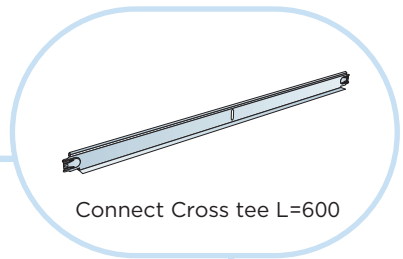

1

Connect Main runner
HD 7101

Connect Installation-
screw 4025

2

3

Connect Cross tee
L=1200

Connect Cross tee L=600

4

5

Connect Laser
angle 0301

Connect Direct
bracket 1012

6

7

$M > 2400 \rightarrow 8$

$M \leq 2400 \rightarrow 9$

8