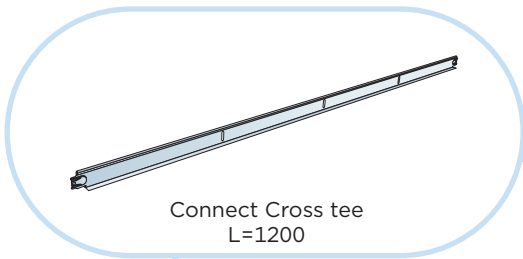

1

Connect Main runner
HD 7101

Connect Installation-
screw 4025

2

3

Connect Cross tee
L=1200

Connect Cross tee L=600

4

5

Connect Laser
angle 0301

Connect Direct
bracket 1012

6

7

$M > 2400 \rightarrow 8$

$M \leq 2400 \rightarrow 9$

8