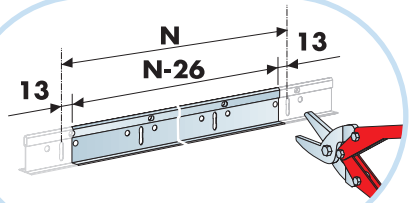

x1

x24

x12

x1

T10

x1

600x600
Installation guide
IG202

1200x1200
Installation guide
IG203 → 15

1

Connect Main runner
HD 7101

Connect Installation-
screw 4025

2

3

Connect Cross tee
L=1200

Connect Cross tee L=600

4