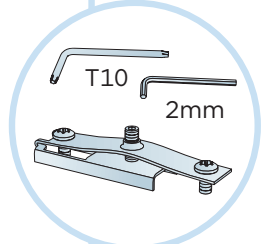

1

Connect Main runner
HD 7101

Connect Installation-
screw 4025

2

3

Connect Cross tee
L=1200

Connect Cross tee L=600

4

5

Connect Laser
angle 0301

Connect Direct
bracket 1012

6

7

$M > 2400 \rightarrow 8$

$M \leq 2400 \rightarrow 9$

8

9

10

11

12

13

14

1200x1200

Connect
Installation
screw BR 4025