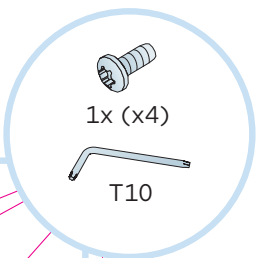

5

Connect Laser
angle 0301

Connect Direct
bracket 1012

6

7

$M > 2400 \rightarrow 8$

$M \leq 2400 \rightarrow 9$

8

9

10

11

12

13

14

1200x1200

Connect
Installation
screw BR 4025