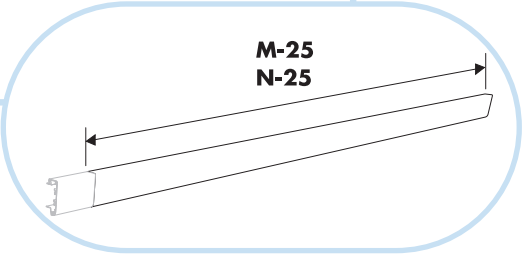

1

Connect Main runner
HD 7101

Connect Installation-
screw 4025

2

3

Connect Cross tee
L=1200

Connect Cross tee L=600

4

5

Connect Laser
angle 0301

Connect Direct
bracket 1012

6

7

$M > 2400 \rightarrow 8$

$M \leq 2400 \rightarrow 9$

8