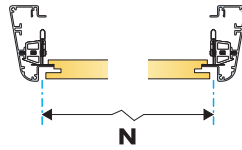

5. Focus Dg system with Connect Main runner HD on all four sides

6. Connect Adjustable wire hanger

7. Connect Hanger clip

8. Connect Main runner HD for adjustment and stabilisation of grid

9. Connect Edge profile clip

x1

x24

x12

x1

T10

x1

600x600
Installation guide
IG202

1200x1200
Installation guide
IG203 → 15

1

Connect Main runner
HD 7101

Connect Installation-
screw 4025

2

3

Connect Cross tee
L=1200

Connect Cross tee L=600

4

5

Connect Laser
angle 0301

Connect Direct
bracket 1012

6

7

$M > 2400 \rightarrow 8$

$M \leq 2400 \rightarrow 9$

8