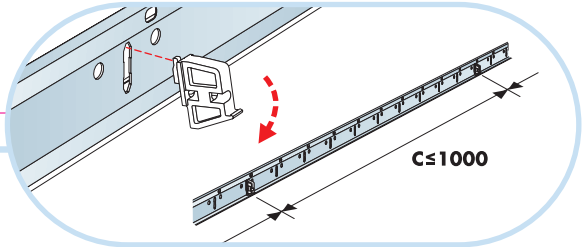

1

Connect Main runner
HD 7101

Connect Installation-
screw 4025

2

3

Connect Cross tee
L=1200

Connect Cross tee L=600

4

5

Connect Laser
angle 0301

Connect Direct
bracket 1012

6

7

$M > 2400 \rightarrow 8$

$M \leq 2400 \rightarrow 9$

8