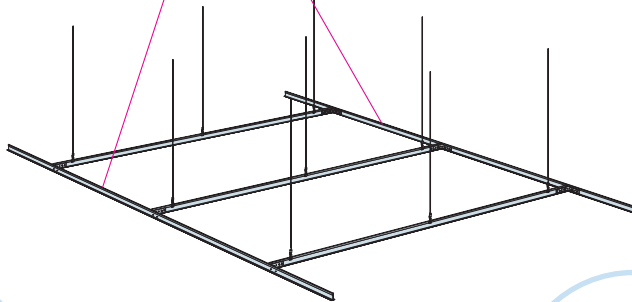

x1

x24

x12

x1

T10

x1

600x600
Installation guide
IG202

1200x1200
Installation guide
IG203 → 15

1

Connect Main runner
HD 7101

Connect Installation-
screw 4025

2

3

Connect Cross tee
L=1200

Connect Cross tee L=600

4

5

Connect Laser
angle 0301

Connect Direct
bracket 1012

6

7

$M > 2400 \rightarrow 8$

$M \leq 2400 \rightarrow 9$

8