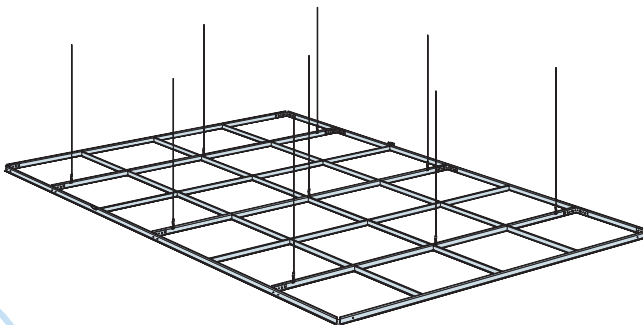

x1

x24

x12

x1

T10

x1

600x600
Installation guide
IG202

1200x1200
Installation guide
IG203 → 15

1

Connect Main runner
HD 7101

Connect Installation-
screw 4025

2

3

Connect Cross tee
L=1200

Connect Cross tee L=600

4