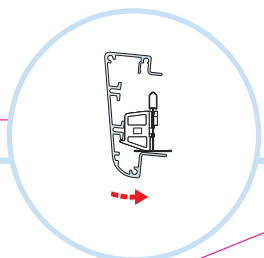

5. Focus Dg system with Connect Main runner HD on all four sides

6. Connect Adjustable wire hanger

7. Connect Hanger clip

8. Connect Main runner HD for adjustment and stabilisation of grid

9. Connect Edge profile clip

5

Connect Laser
angle 0301

Connect Direct
bracket 1012

6

7

$M > 2400 \rightarrow 8$

$M \leq 2400 \rightarrow 9$

8

9

10

11

12

13

14

1200x1200

Connect
Installation
screw BR 4025