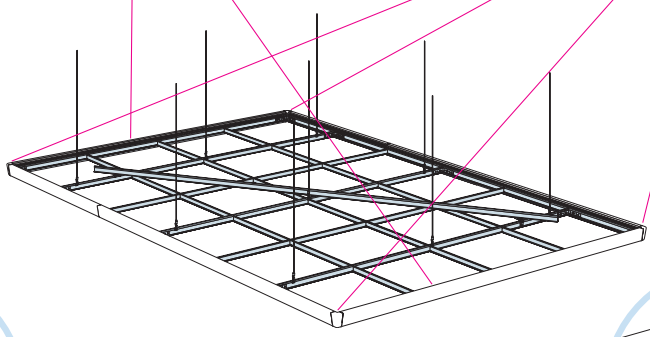

9

10

11

12

13

14

1200x1200

Connect
Installation
screw BR 4025