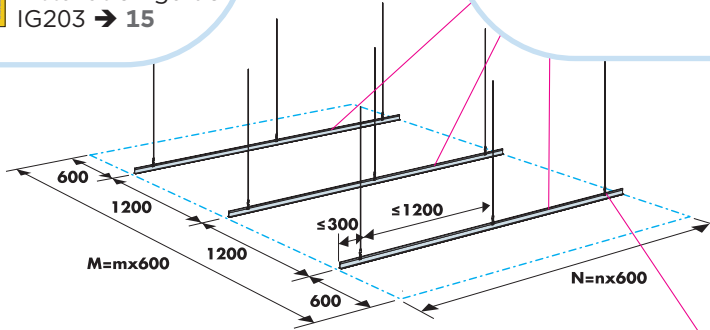

x1

x24

x12

x1

T10

x1

600x600
Installation guide
IG202

1200x1200
Installation guide
IG203 → 15

1

Connect Main runner
HD 7101

Connect Installation-
screw 4025

2

3

Connect Cross tee
L=1200

Connect Cross tee L=600

4