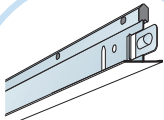

x1

x24

x12

x1

T10

x1

600x600
Installation guide
IG202

1200x1200
Installation guide
IG203 → 15

1

Connect Main runner
HD 7101

Connect Installation-
screw 4025

2

3

Connect Cross tee
L=1200

Connect Cross tee L=600

4