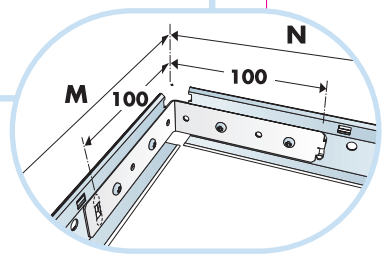

1

Connect Main runner
HD 7101

Connect Installation-
screw 4025

2

3

Connect Cross tee
L=1200

Connect Cross tee L=600

4

5

Connect Laser
angle 0301

Connect Direct
bracket 1012

6

7

$M > 2400 \rightarrow 8$

$M \leq 2400 \rightarrow 9$

8