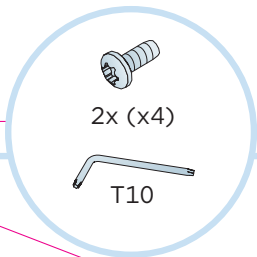

1

Connect Main runner
HD 7101

Connect Installation-
screw 4025

2

3

Connect Cross tee
L=1200

Connect Cross tee L=600

4

5

Connect Laser
angle 0301

Connect Direct
bracket 1012

6

7

$M > 2400 \rightarrow 8$

$M \leq 2400 \rightarrow 9$

8

9

10

11

12

13

14

1200x1200

Connect
Installation
screw BR 4025