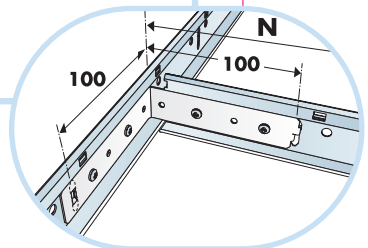

1

Connect Main runner
HD 7101

Connect Installation-
screw 4025

2

3

Connect Cross tee
L=1200

Connect Cross tee L=600

4

5

Connect Laser
angle 0301

Connect Direct
bracket 1012

6

7

$M > 2400 \rightarrow 8$

$M \leq 2400 \rightarrow 9$

8