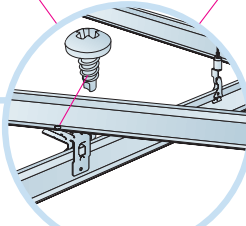

5. Focus Dg system with Connect Main runner HD on all four sides

6. Connect Adjustable wire hanger

7. Connect Hanger clip

8. Connect Main runner HD for adjustment and stabilisation of grid

9. Connect Edge profile clip

1

Connect Main runner
HD 7101

Connect Installation-
screw 4025

2

3

Connect Cross tee
L=1200

Connect Cross tee L=600

4

5

Connect Laser
angle 0301

Connect Direct
bracket 1012

6

7

$M > 2400 \rightarrow 8$

$M \leq 2400 \rightarrow 9$

8