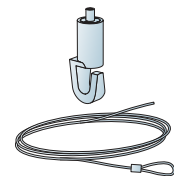

Ecophon Edge with Focus E

600x600, 1200x600, 1200x1200, XL,
and Master E 600x600, 1200x1200

M165

1. Connect Edge profile

2. Connect Edge corner

3. Connect L-coupling 1040

4. Joint with Guide pins and Joint fixing bracket

5. Connect Edge profile clip E

6. Focus E tile and Connect grid

7. Connect Adj. wire hanger 2174

8. Connect Hanger clip 1286

Connect Edge profile

x6

Connect Edge corner

x4

Connect Edge kit E

x18

x4

x1

x24

x12

x1

T10