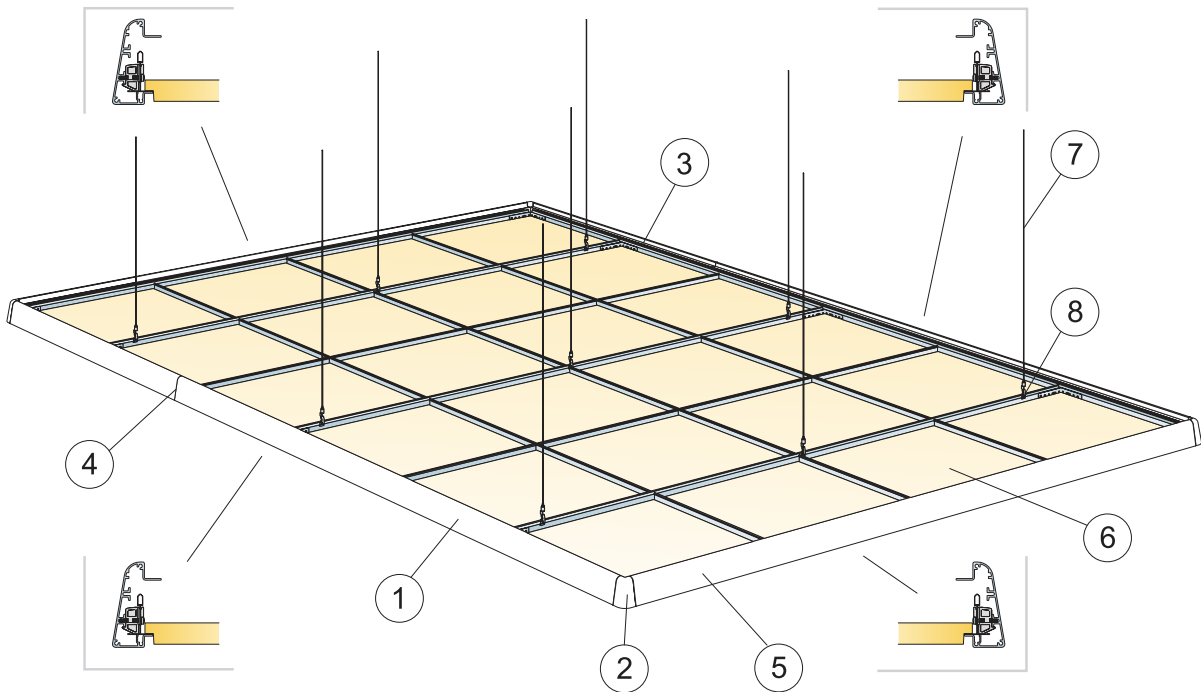

Ecophon Edge with Focus E

600x600, 1200x600, 1200x1200, XL,
and Master E 600x600, 1200x1200

M165

1. Connect Edge profile

2. Connect Edge corner

3. Connect L-coupling 1040

4. Joint with Guide pins and Joint fixing bracket

5. Connect Edge profile clip E

6. Focus E tile and Connect grid

7. Connect Adj. wire hanger 2174

8. Connect Hanger clip 1286

Connect Edge profile

x6

Connect Edge corner

x4

Connect Edge kit E

x18

x4

x1

x24

x12

x1

T10