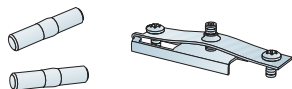

Ecophon Edge with Focus E

600x600, 1200x600, 1200x1200, XL,
and Master E 600x600, 1200x1200

M165

1. Connect Edge profile

2. Connect Edge corner

3. Connect L-coupling 1040

4. Joint with Guide pins and Joint fixing bracket

5. Connect Edge profile clip E

6. Focus E tile and Connect grid

7. Connect Adj. wire hanger 2174

8. Connect Hanger clip 1286

Connect Edge profile

x6

Connect Edge corner

x4

Connect Edge kit E

x18

x4

x1

x24

x12

x1

T10