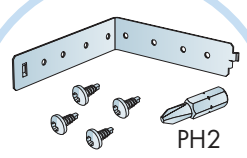

Connect Edge kit E

x18

x4

x1

x24

x12

x1

T10

x1

Ecophon

SAINT-GOBAIN

www.ecophon.com

1

Connect Main runner
HD 7101

Connect Installation-screw
Br 4025

2