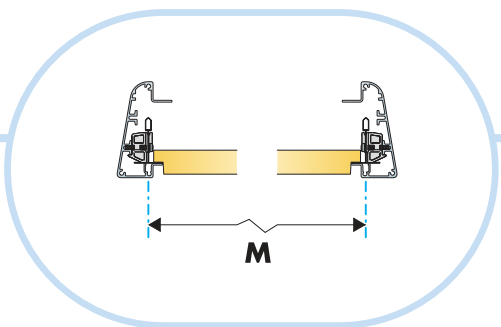

x1

Ecophon

SAINT-GOBAIN

www.ecophon.com

1

Connect Main runner
HD 7101

Connect Installation-screw
Br 4025

2

3

4

5

6

M > 2400 → 7

M ≤ 2400 → 8

7

8