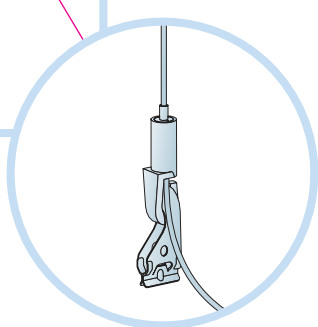

Connect Edge kit E

x18

x4

x1

x24

x12

x1

T10

x1

Ecophon

SAINT-GOBAIN

www.ecophon.com

1

Connect Main runner
HD 7101

Connect Installation-screw
Br 4025

2