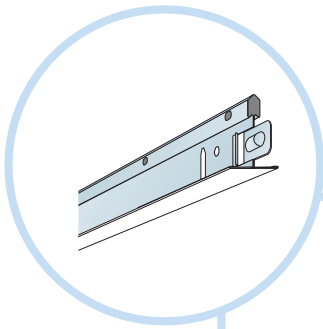

x1

Ecophon

SAINT-GOBAIN

www.ecophon.com

1

Connect Main runner
HD 7101

Connect Installation-screw
Br 4025

2