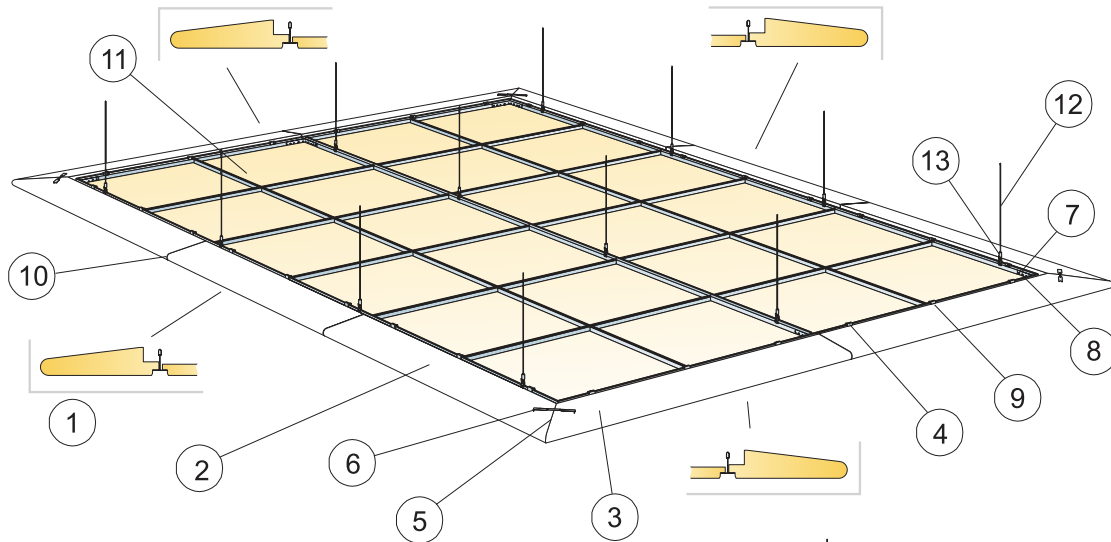

Focus Wing E

Focus E 600x600, 1200x600, 1200x1200
Master E 600x600, 1200x1200

M143

1. Focus Wing E

2. Focus Wing E /ext. corner right

3. Focus Wing E /ext. corner left

4. Connect Wing cantilever

5. Connect Spline

6. Connect Hook 0666

7. Connect L-coupling 1040

8. Connect Installation screw BR 4025

9. Connect Installation screw MVL 4005

10. Connect Wing distance 0650

11. Ecophon Focus/Master E system with a frame of Connect Main runner HD 7101

12. Connect Adjustable wire hanger 2174

13. Connect Hanger clip

14. Focus Wing E /int. corner right.

15. Focus Wing E /int. corner left.

 Kit E

 External Corner Kit E

 Internal Corner Kit E

 Connect Wing Distance Ds