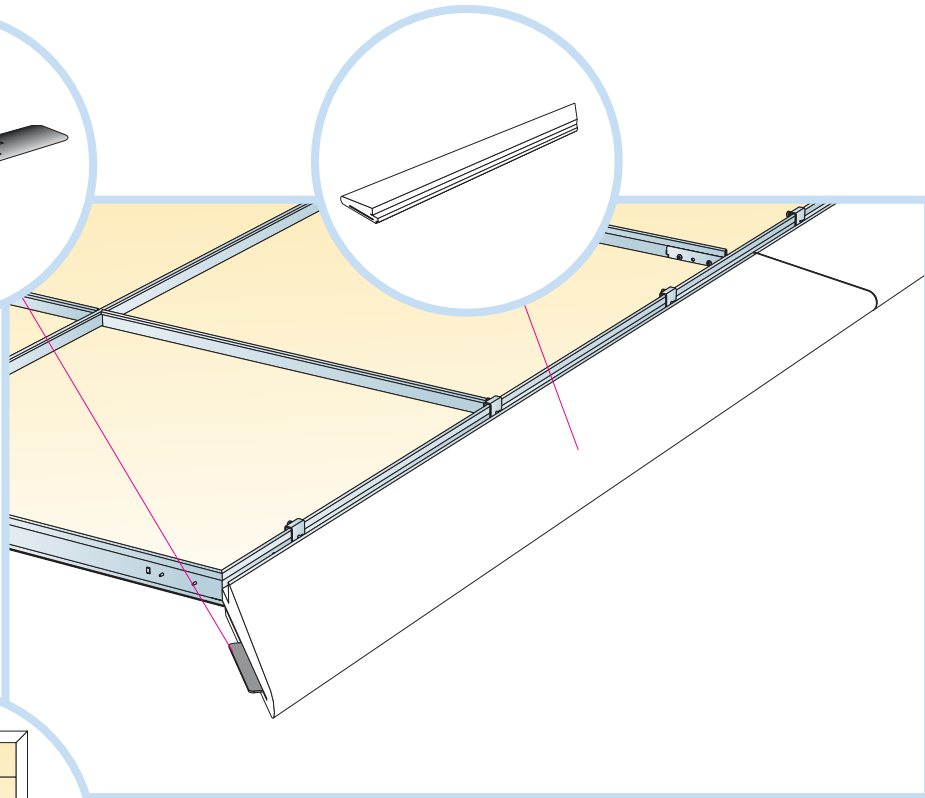

12. Connect Adjustable wire hanger 2174

13. Connect Hanger clip

14. Focus Wing E /int. corner right.

15. Focus Wing E /int. corner left.

 Kit E

 External Corner Kit E

 Internal Corner Kit E

 Connect Wing Distance Ds

1

2

3

4

5

6

7

8