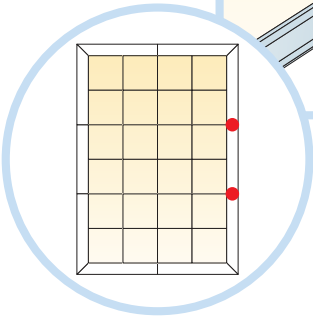

12. Connect Adjustable wire hanger 2174

13. Connect Hanger clip

14. Focus Wing E /int. corner right.

15. Focus Wing E /int. corner left.

 Kit E

 External Corner Kit E

 Internal Corner Kit E

 Connect Wing Distance Ds

1

2

3

4

5

6

7

8