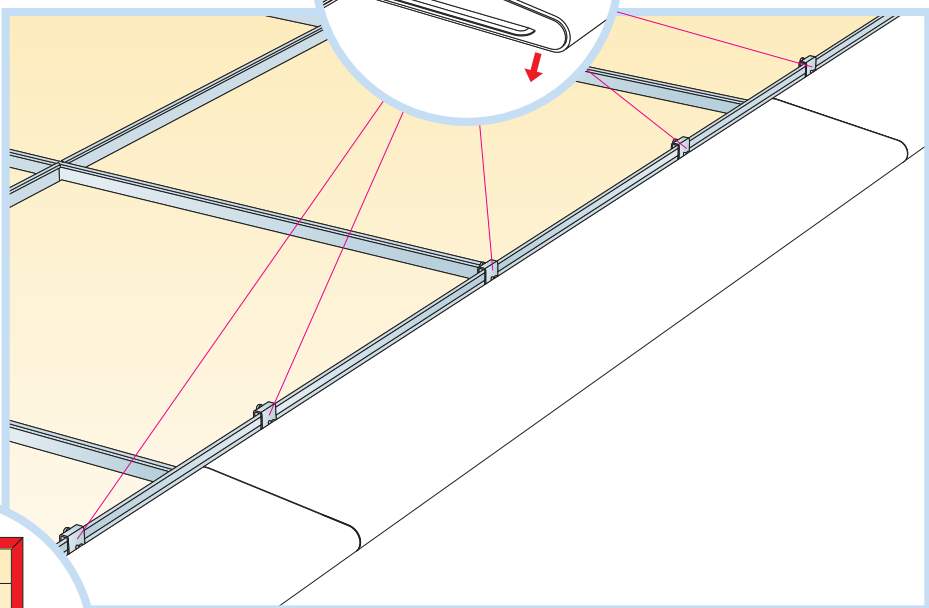

12. Connect Adjustable wire hanger 2174

13. Connect Hanger clip

14. Focus Wing E /int. corner right.

15. Focus Wing E /int. corner left.

 Kit E

 External Corner Kit E

 Internal Corner Kit E

 Connect Wing Distance Ds

1

2

3

4

5

6

7

8