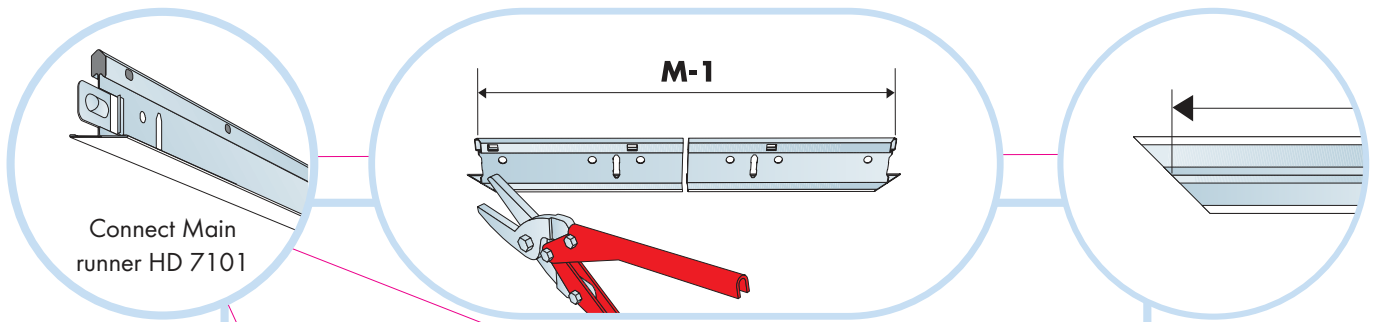

12. Connect Adjustable wire hanger 2174

13. Connect Hanger clip

14. Focus Wing E /int. corner right.

15. Focus Wing E /int. corner left.

 Kit E

 External Corner Kit E

 Internal Corner Kit E

 Connect Wing Distance Ds