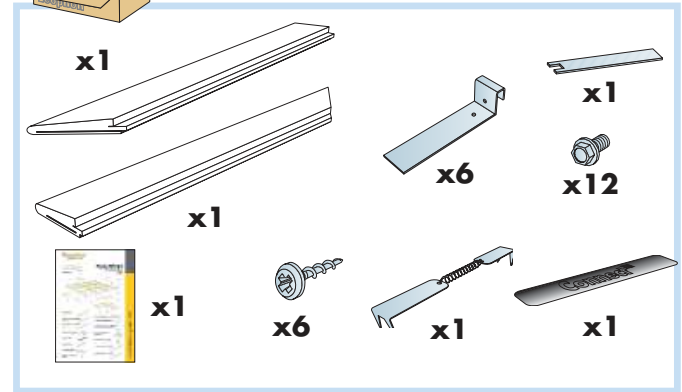

12. Connect Adjustable wire hanger 2174

13. Connect Hanger clip

14. Focus Wing E /int. corner right.

15. Focus Wing E /int. corner left.

 Kit E

 External Corner Kit E

 Internal Corner Kit E

 Connect Wing Distance Ds

1

2

3

4

5

6

7

8