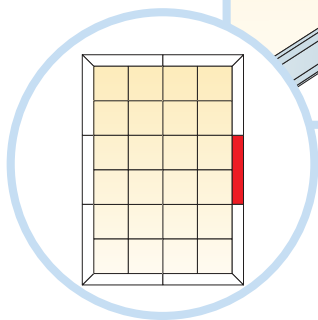

12. Connect Adjustable wire hanger 2174

13. Connect Hanger clip

14. Focus Wing E /int. corner right.

15. Focus Wing E /int. corner left.

 Kit E

 External Corner Kit E

 Internal Corner Kit E

 Connect Wing Distance Ds

1

2

3

4

5

6

7

8