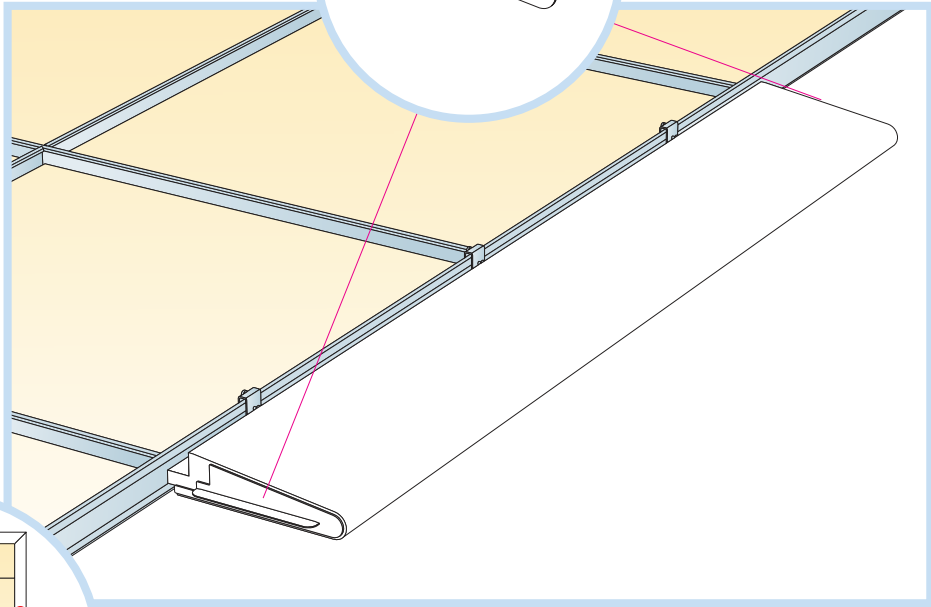

12. Connect Adjustable wire hanger 2174

13. Connect Hanger clip

14. Focus Wing E /int. corner right.

15. Focus Wing E /int. corner left.

 Kit E

 External Corner Kit E

 Internal Corner Kit E

 Connect Wing Distance Ds

1

2

3

4

5

6

7

8