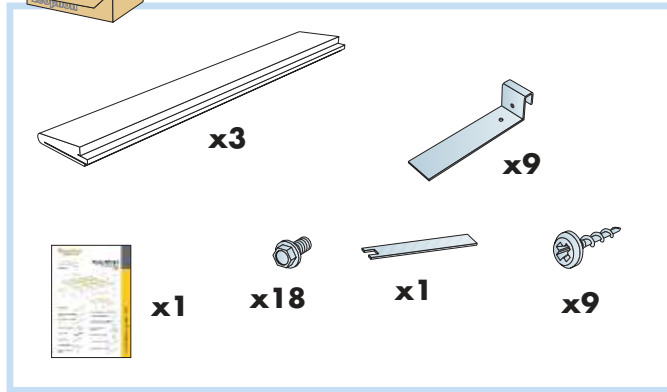

12. Connect Adjustable wire hanger 2174

13. Connect Hanger clip

14. Focus Wing E /int. corner right.

15. Focus Wing E /int. corner left.

 Kit E

 External Corner Kit E

 Internal Corner Kit E

 Connect Wing Distance Ds