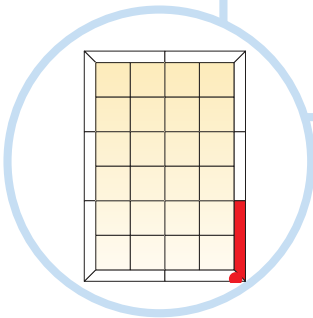

12. Connect Adjustable wire hanger 2174

13. Connect Hanger clip

14. Focus Wing E /int. corner right.

15. Focus Wing E /int. corner left.

 Kit E

 External Corner Kit E

 Internal Corner Kit E

 Connect Wing Distance Ds

1

2

3

4

5

6

7

8