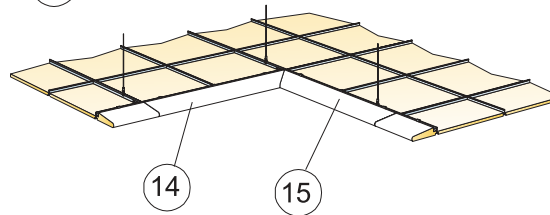

Focus Wing E

Focus E 600x600, 1200x600, 1200x1200
Master E 600x600, 1200x1200

M143

1. Focus Wing E

2. Focus Wing E /ext. corner right

3. Focus Wing E /ext. corner left

4. Connect Wing cantilever

5. Connect Spline

12. Connect Adjustable wire hanger 2174

13. Connect Hanger clip

14. Focus Wing E /int. corner right.

15. Focus Wing E /int. corner left.

 Kit E

 External Corner Kit E

 Internal Corner Kit E

 Connect Wing Distance Ds