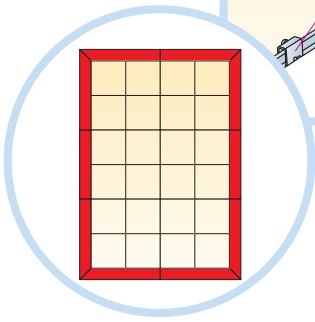

12. Connect Adjustable wire hanger 2174

13. Connect Hanger clip

14. Focus Wing E /int. corner right.

15. Focus Wing E /int. corner left.

 Kit E

 External Corner Kit E

 Internal Corner Kit E

 Connect Wing Distance Ds

1

2

3

4

5

6

7

8