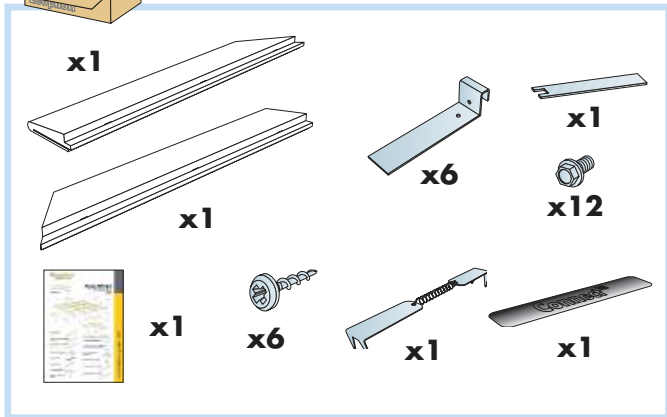

12. Connect Adjustable wire hanger 2174

13. Connect Hanger clip

14. Focus Wing E /int. corner right.

15. Focus Wing E /int. corner left.

 Kit E

 External Corner Kit E

 Internal Corner Kit E

 Connect Wing Distance Ds