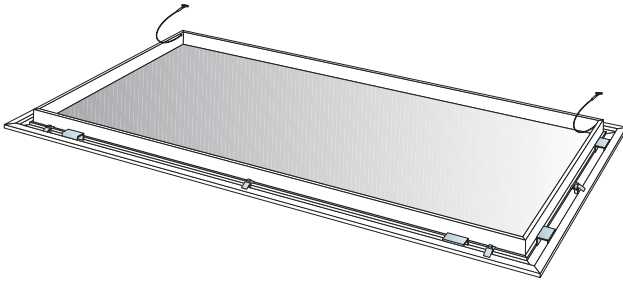

Connect Inspection hatch C3

600x600, 1200x600

M104

1. Connect Inspection hatch C3 (600x600/1200x600)

Connect Inspection hatch C3 (600x600)

Connect Inspection hatch C3 (1200x600)

Ecophon
SAINT-GOBAIN

www.ecophon.com