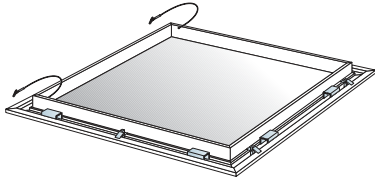

Connect Inspection hatch C3

600x600, 1200x600

M104

1. Connect Inspection hatch C3 (600x600/1200x600)

Connect Inspection hatch C3 (600x600)

Connect Inspection hatch C3 (1200x600)

Ecophon
SAINT-GOBAIN

www.ecophon.com