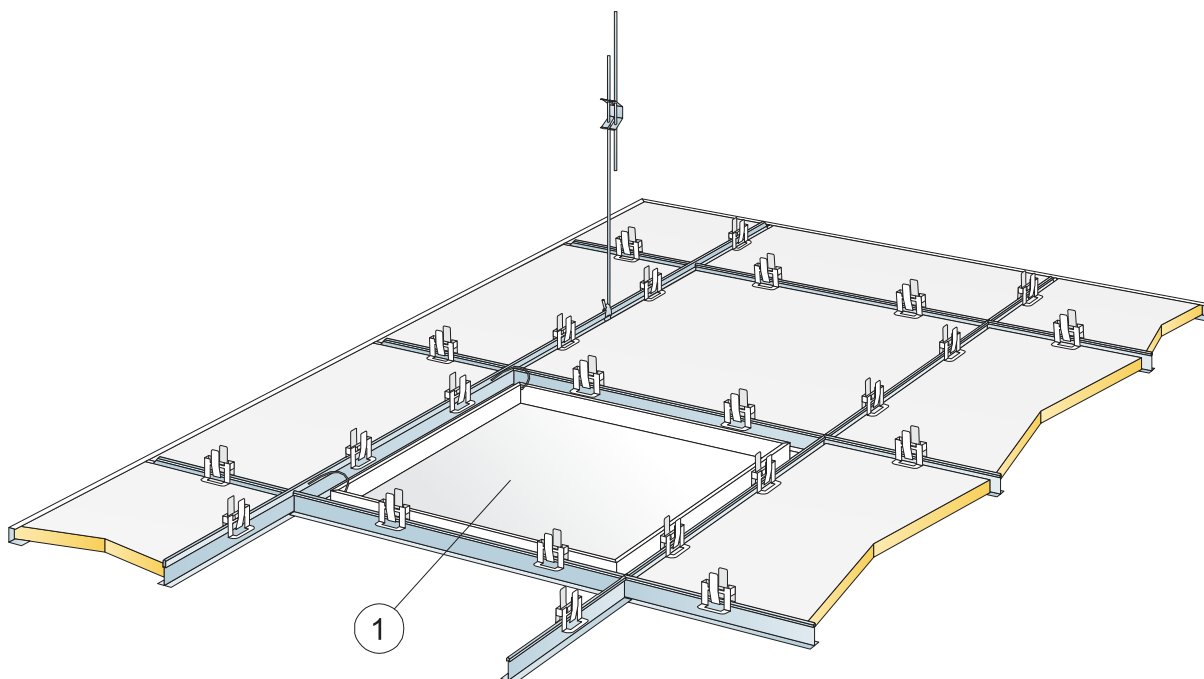

Connect Inspection hatch C3

600x600, 1200x600

M104

1. Connect Inspection hatch C3 (600x600/1200x600)

Connect Inspection hatch C3 (600x600)

Connect Inspection hatch C3 (1200x600)

Ecophon
SAINT-GOBAIN

www.ecophon.com