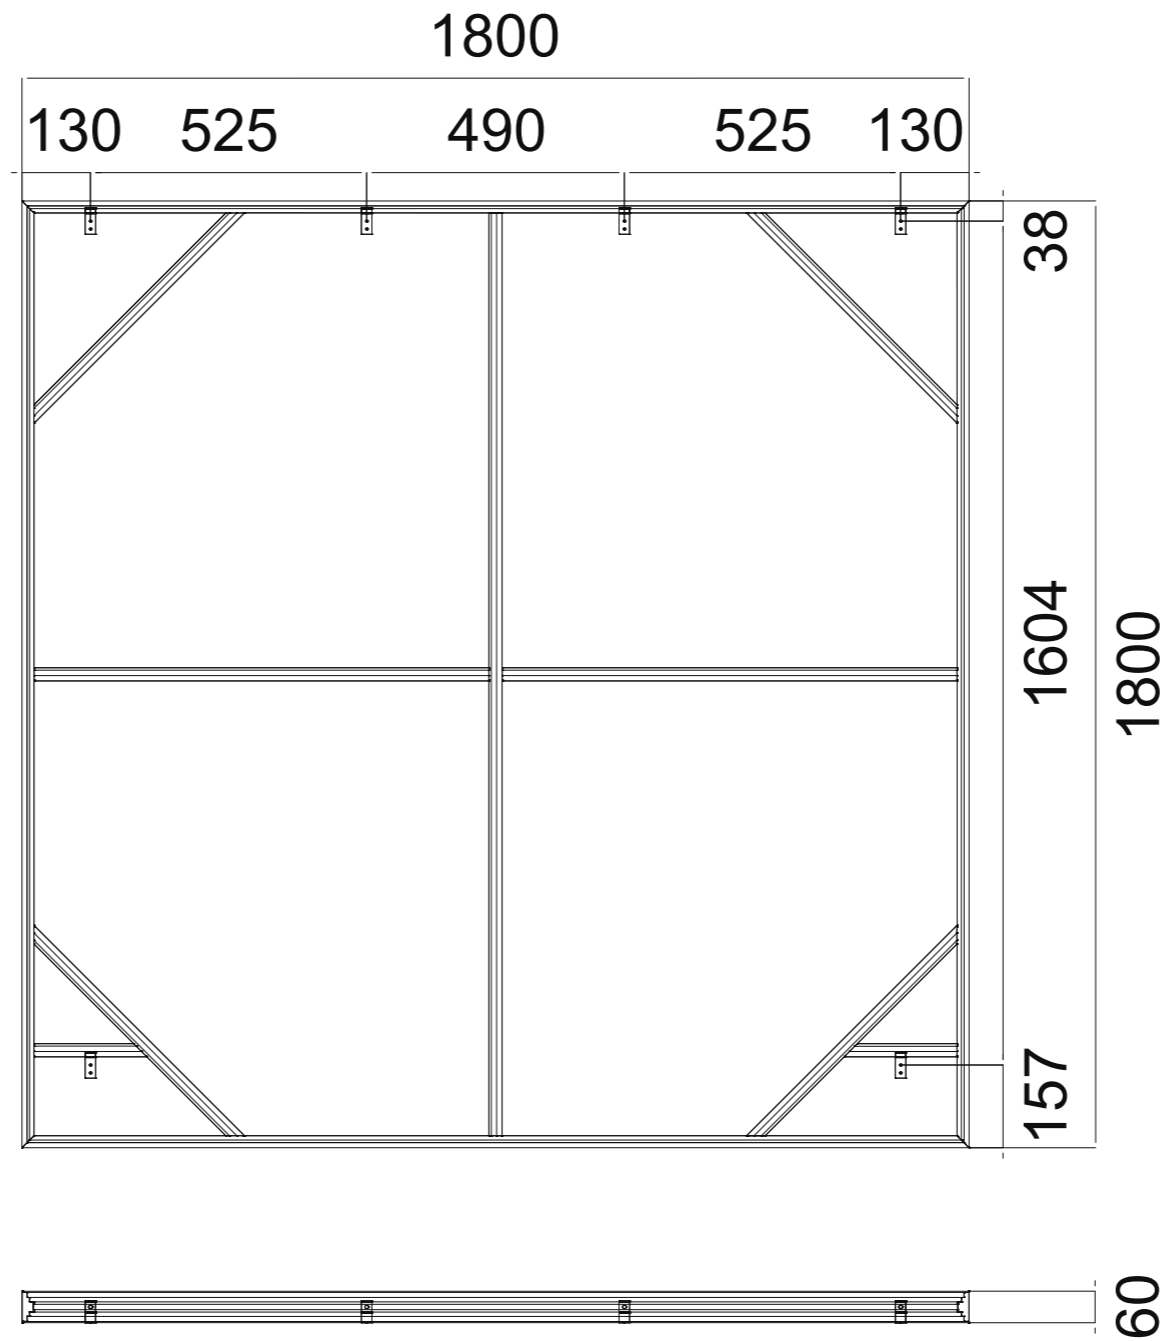

©- all rights reserved to Saint-Gobain Ecophon AB.
All pictures, descriptions, illustrations, and dimensions contained in this documentation is for information purpose only and is not contractual. Ecophon shall not be liable for any misprint.
Ecophon reserves the right to modify product specifications at any time without prior notice. For a comprehensive and up-to-date product information, please visit www.ecophon.com

Clipso So Aero frames are supplied with all required mounting hardware. Both the mounting method (Wall mounted or free hanging) and for wall mounted frames, the orientation (portrait or landscape) must be specified when making an order.

Ecophon AB
Box 500
265 03 Hyllinge
Sweden
Tel: +46 42 17 99 00

Description 1800x1800x60 - Wall Mount (Portrait/Landscape) - Clipso So Aero				
Category Wall			Sub type Clipso	
Scale NOT TO SCALE	Date saved 2025-06-30	Format A3	Drawing no. ND_1042	Rev. 7