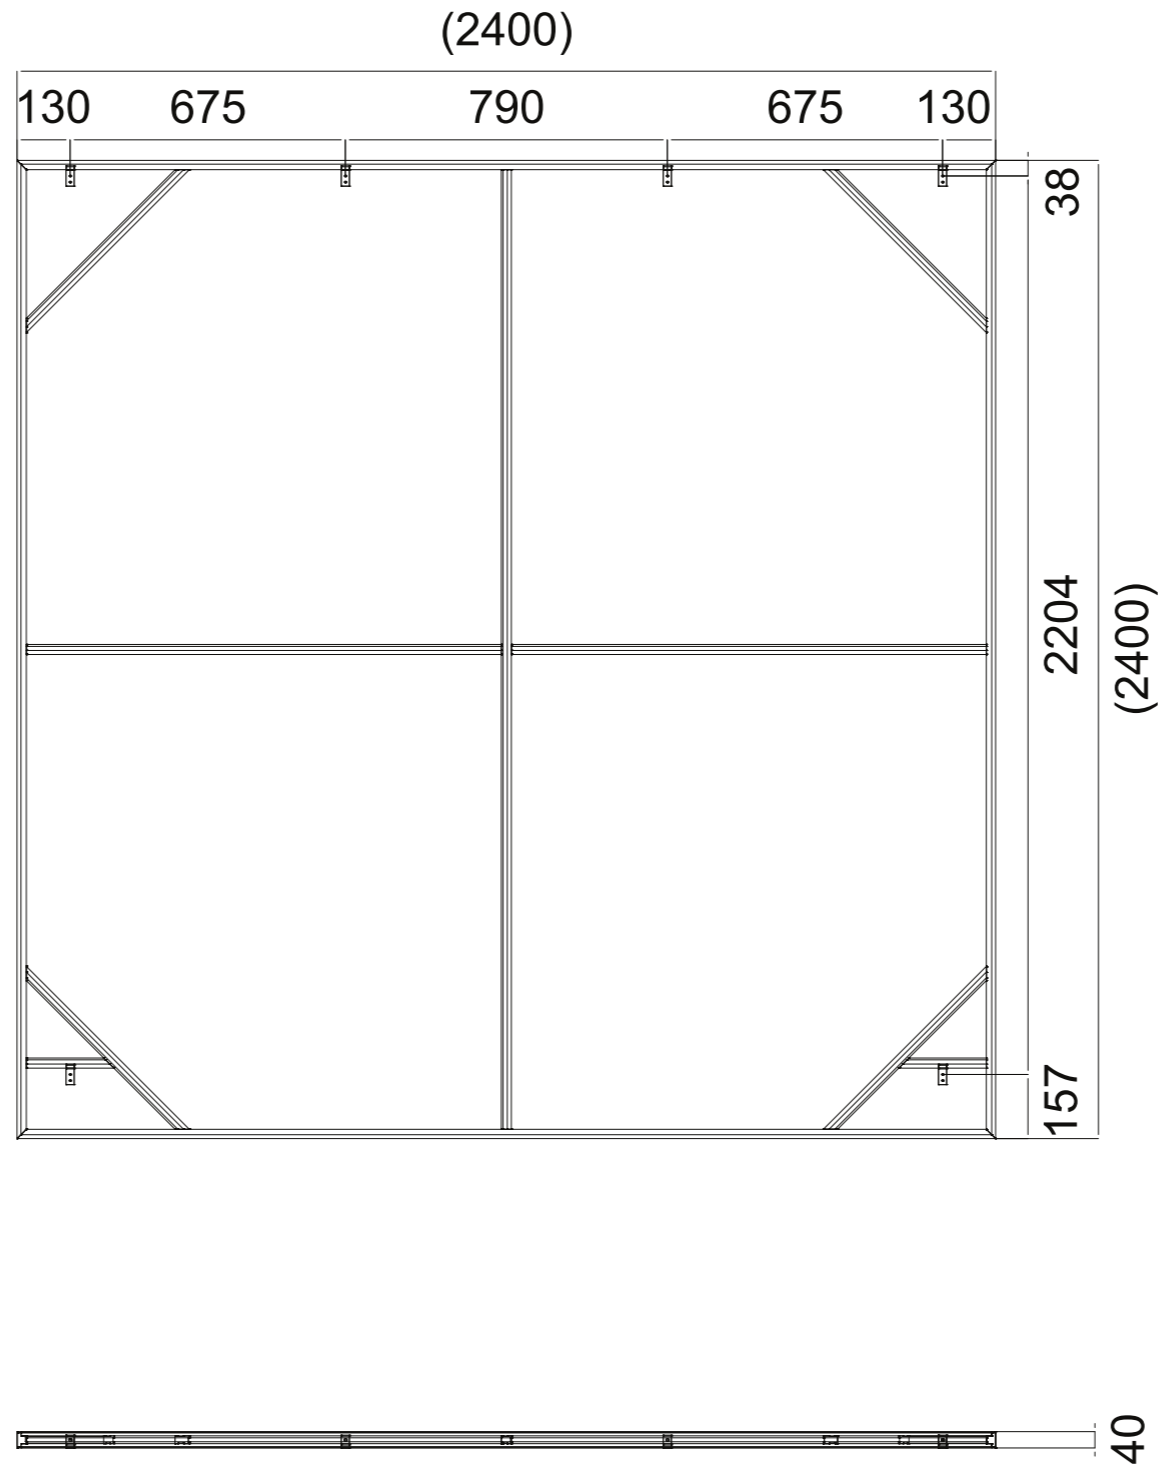

©- all rights reserved to Saint-Gobain Ecophon AB.
All pictures, descriptions, illustrations, and dimensions contained in this documentation is for information purpose only and is not contractual. Ecophon shall not be liable for any misprint.
Ecophon reserves the right to modify product specifications at any time without prior notice. For a comprehensive and up-to-date product information, please visit www.ecophon.com

Clipso So Aero frames are supplied with all required mounting hardware. Both the mounting method (Wall mounted or free hanging) and for wall mounted frames, the orientation (portrait or landscape) must be specified when making an order.

Ecophon AB
Box 500
265 03 Hyllinge
Sweden
Tel: +46 42 17 99 00

Description 2400x2400x40 - Wall Mount (Portrait/Landscape) - Clipso So Aero				
Category Wall			Sub type Clipso	
Scale NOT TO SCALE	Date saved 2025-06-30	Format A3	Drawing no. ND_1036	Rev. 6