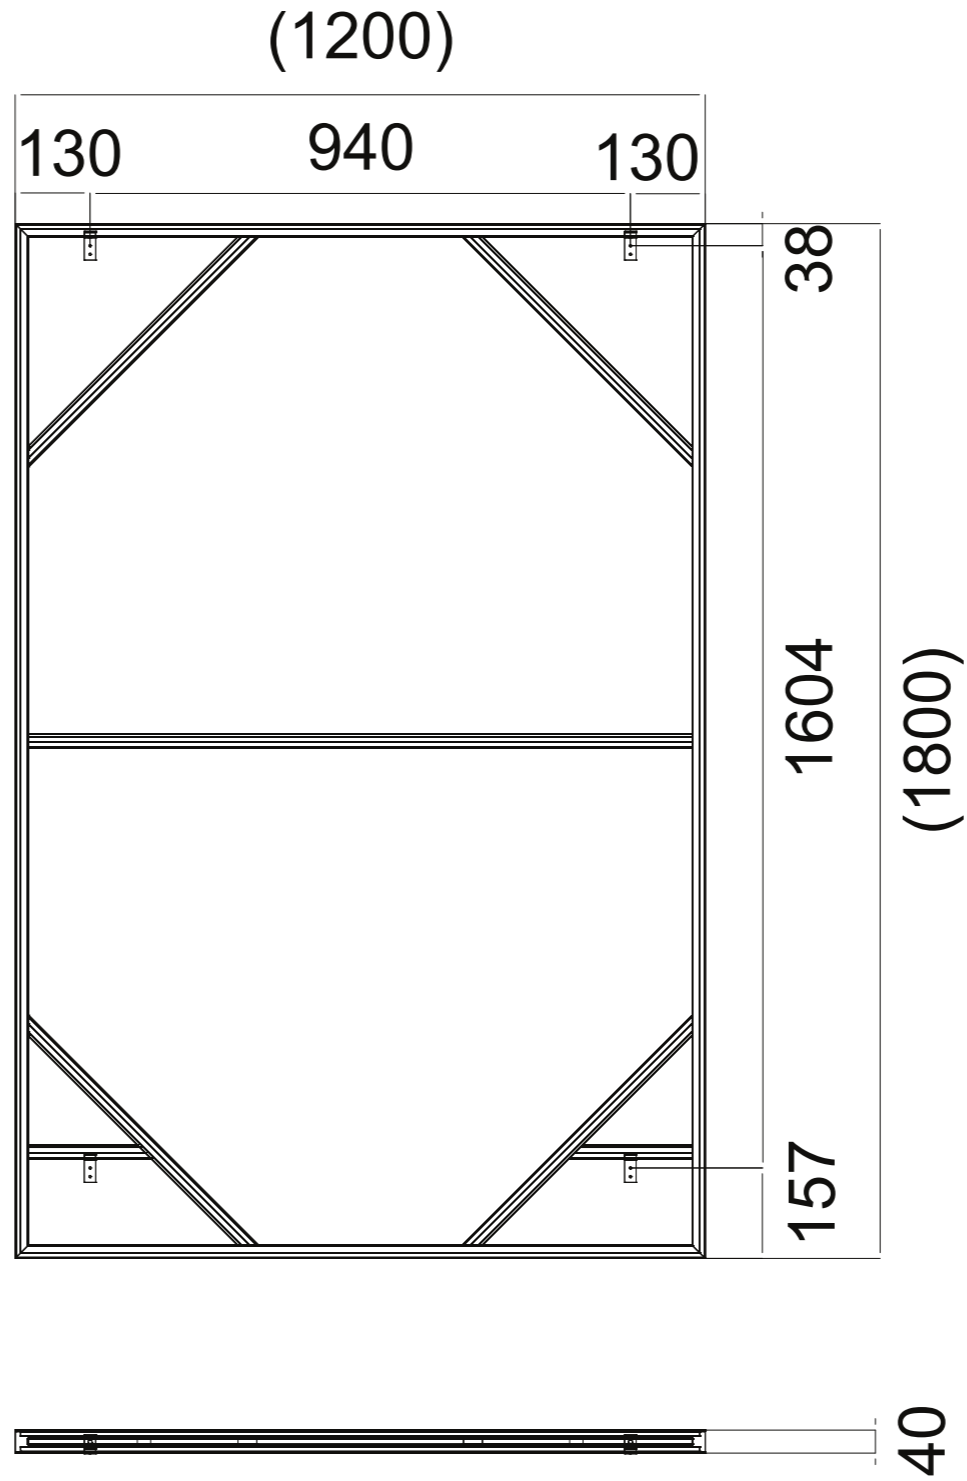

©- all rights reserved to Saint-Gobain Ecophon AB.
All pictures, descriptions, illustrations, and dimensions contained in this documentation is for information purpose only and is not contractual. Ecophon shall not be liable for any misprint.
Ecophon reserves the right to modify product specifications at any time without prior notice. For a comprehensive and up-to-date product information, please visit www.ecophon.com

Clipso So Aero frames are supplied with all required mounting hardware. Both the mounting method (Wall mounted or free hanging) and for wall mounted frames, the orientation (portrait or landscape) must be specified when making an order.

Ecophon AB
Box 500
265 03 Hyllinge
Sweden
Tel: +46 42 17 99 00

Description 1200x1800x40 - Wall Mount (Portrait) - Clipso So Aero				
Category Wall			Sub type Clipso	
Scale NOT TO SCALE	Date saved 2025-06-30	Format A3	Drawing no. ND_1037	Rev. 6