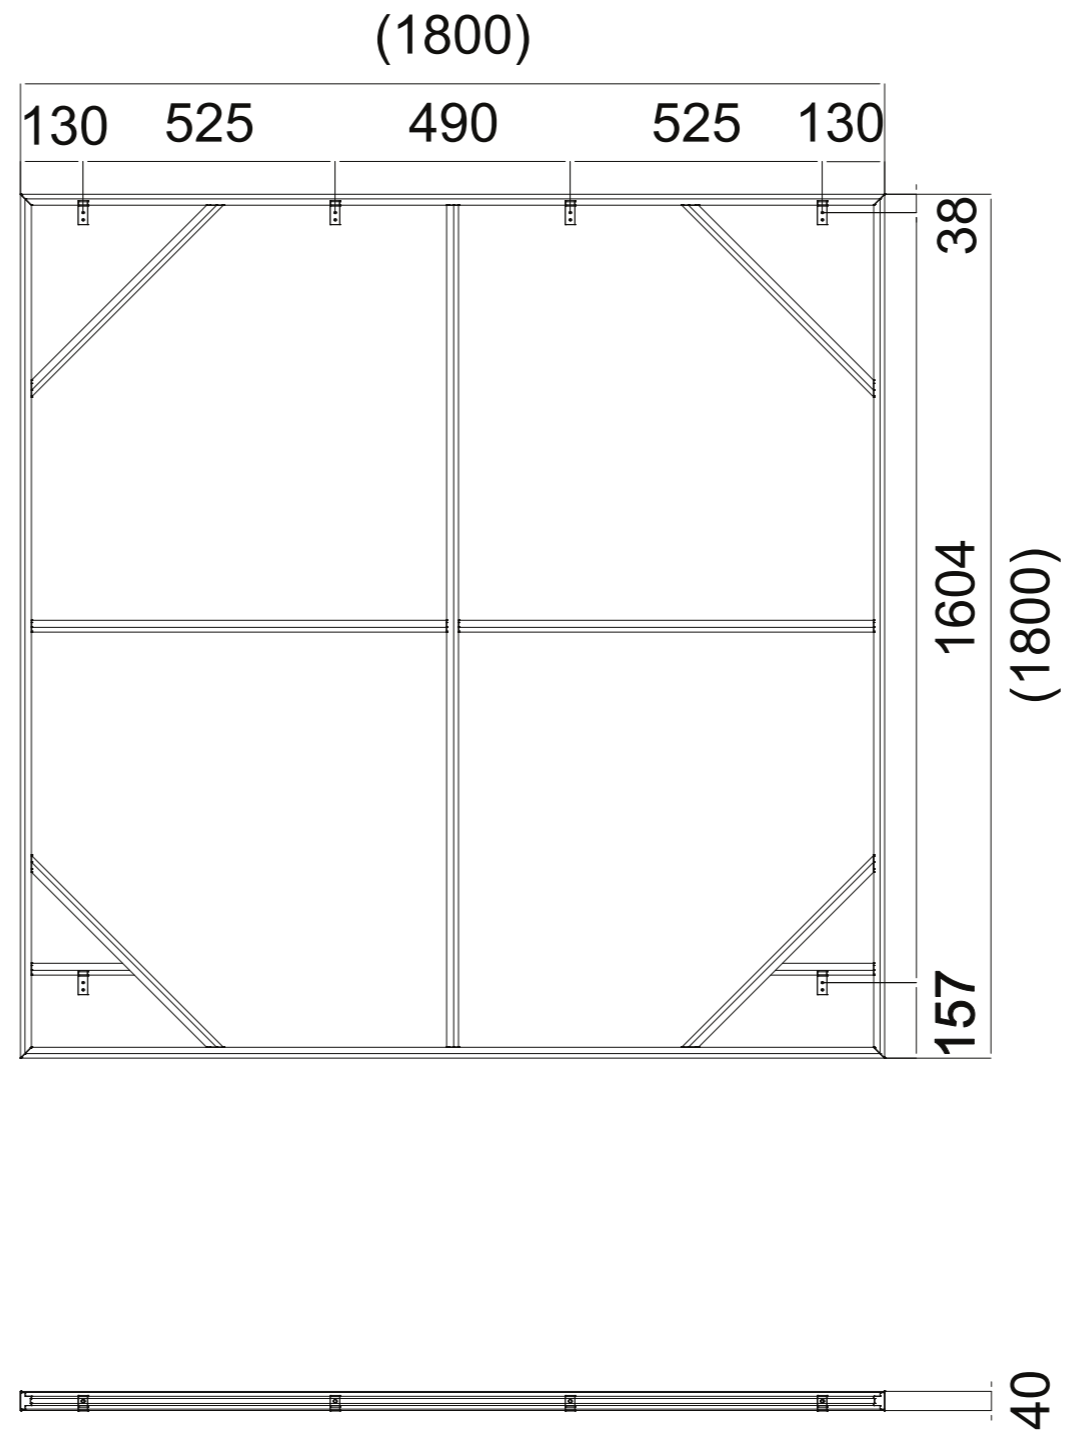

©- all rights reserved to Saint-Gobain Ecophon AB.
All pictures, descriptions, illustrations, and dimensions contained in this documentation is for information purpose only and is not contractual. Ecophon shall not be liable for any misprint.
Ecophon reserves the right to modify product specifications at any time without prior notice. For a comprehensive and up-to-date product information, please visit www.ecophon.com

Clipso So Aero frames are supplied with all required mounting hardware. Both the mounting method (Wall mounted or free hanging) and for wall mounted frames, the orientation (portrait or landscape) must be specified when making an order.

Ecophon AB
Box 500
265 03 Hyllinge
Sweden
Tel: +46 42 17 99 00

Description 1800x1800x40 - Wall Mount (Portrait/Landscape) - Clipso So Aero				
Category Wall			Sub type Clipso	
Scale NOT TO SCALE	Date saved 2025-06-30	Format A3	Drawing no. ND_1041	Rev. 6