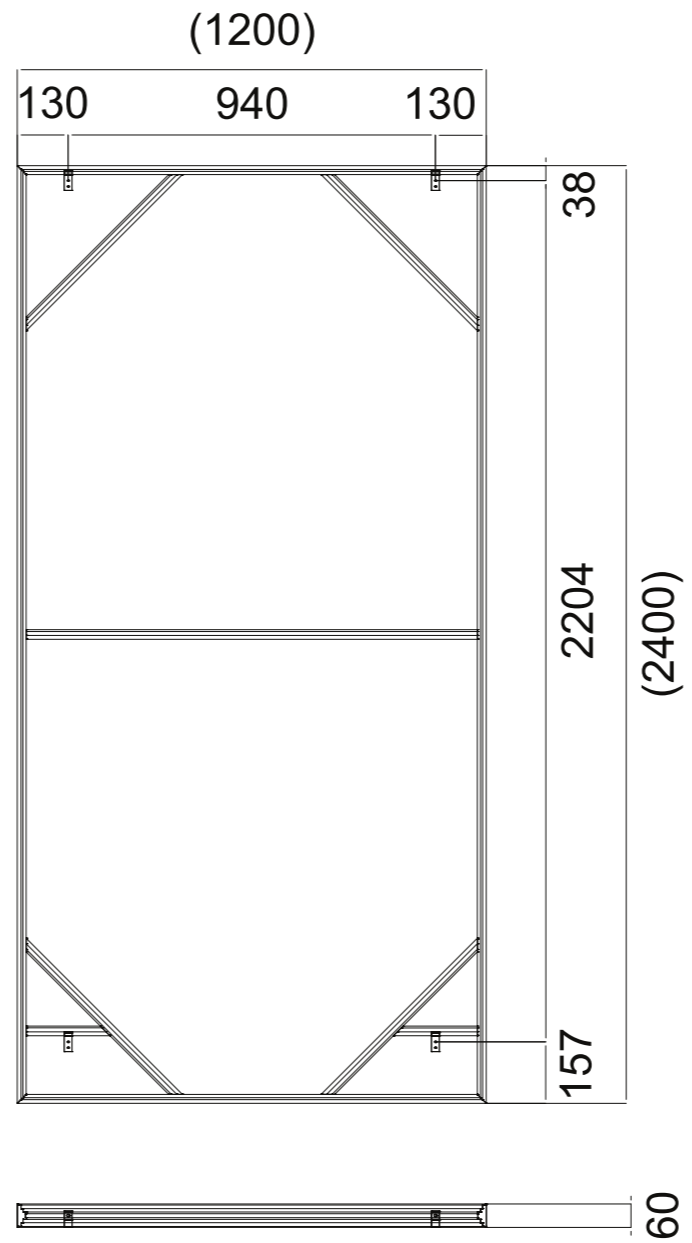

Clipso So Aero frames are supplied with all required mounting hardware. Both the mounting method (Wall mounted or free hanging) and for wall mounted frames, the orientation (portrait or landscape) must be specified when making an order.

  Ecophon AB Box 500 265 03 Hyllinge Sweden Tel: +46 42 17 99 00		Description 1200x2400x60 - Wall Mount (Portrait) - Clipso So Aero			
		Category Wall		Sub type Clipso	
Scale NOT TO SCALE	Date saved 2025-06-30	Format A3	Drawing no. ND_1040	Rev. 7