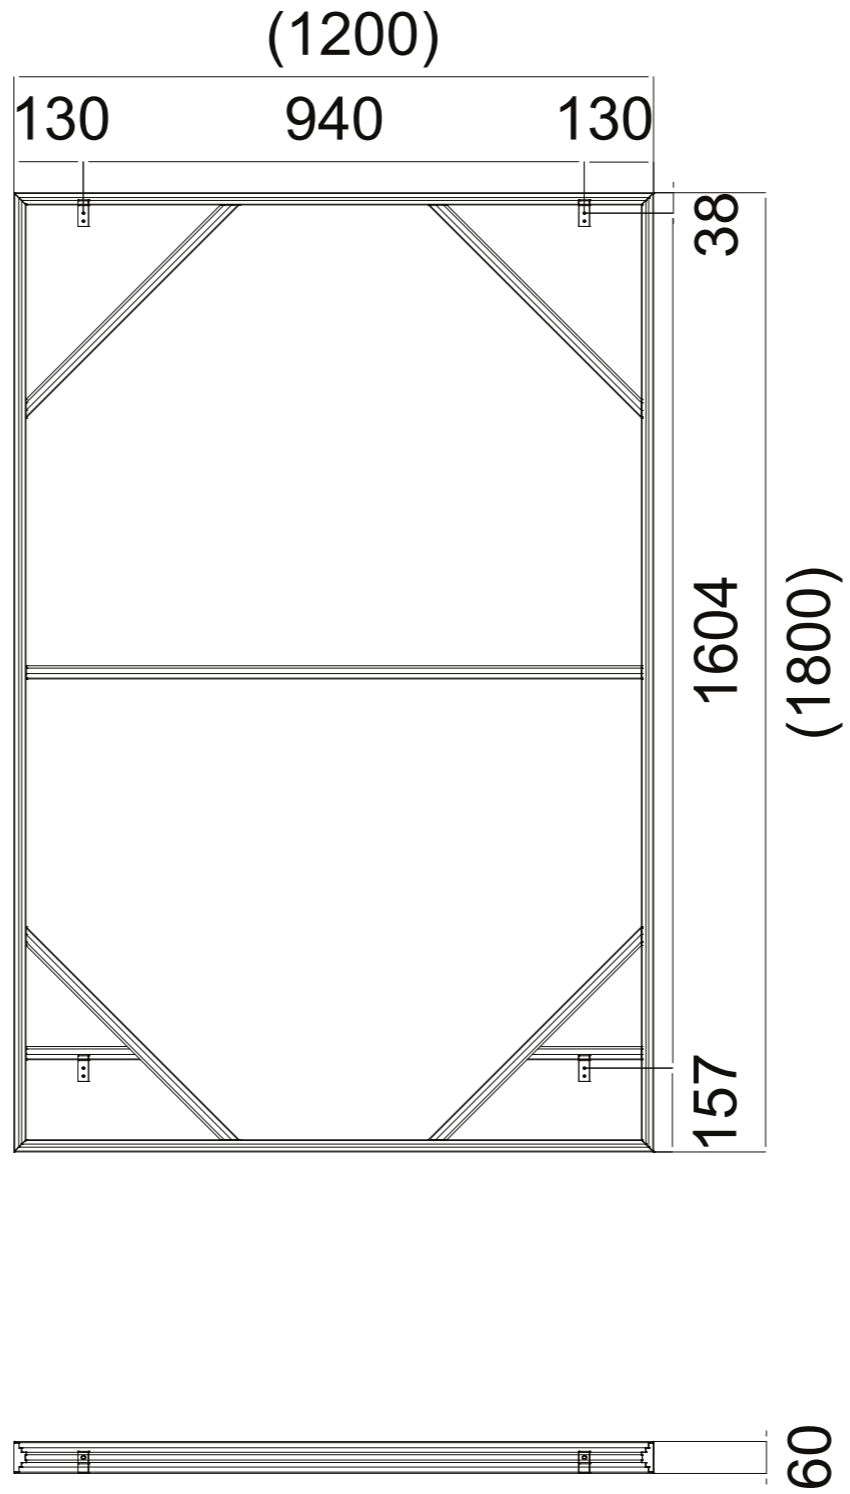

©- all rights reserved to Saint-Gobain Ecophon AB.
All pictures, descriptions, illustrations, and dimensions contained in this documentation is for information purpose only and is not contractual. Ecophon shall not be liable for any misprint.
Ecophon reserves the right to modify product specifications at any time without prior notice. For a comprehensive and up-to-date product information, please visit www.ecophon.com

Clipso So Aero frames are supplied with all required mounting hardware. Both the mounting method (Wall mounted or free hanging) and for wall mounted frames, the orientation (portrait or landscape) must be specified when making an order.

  Ecophon AB Box 500 265 03 Hyllinge Sweden Tel: +46 42 17 99 00		Description 1200x1800x60 - Wall Mount (Portrait) - Clipso So Aero			
		Category Wall		Sub type Clipso	
Scale NOT TO SCALE	Date saved 2025-06-30	Format A3	Drawing no. ND_1038	Rev. 7