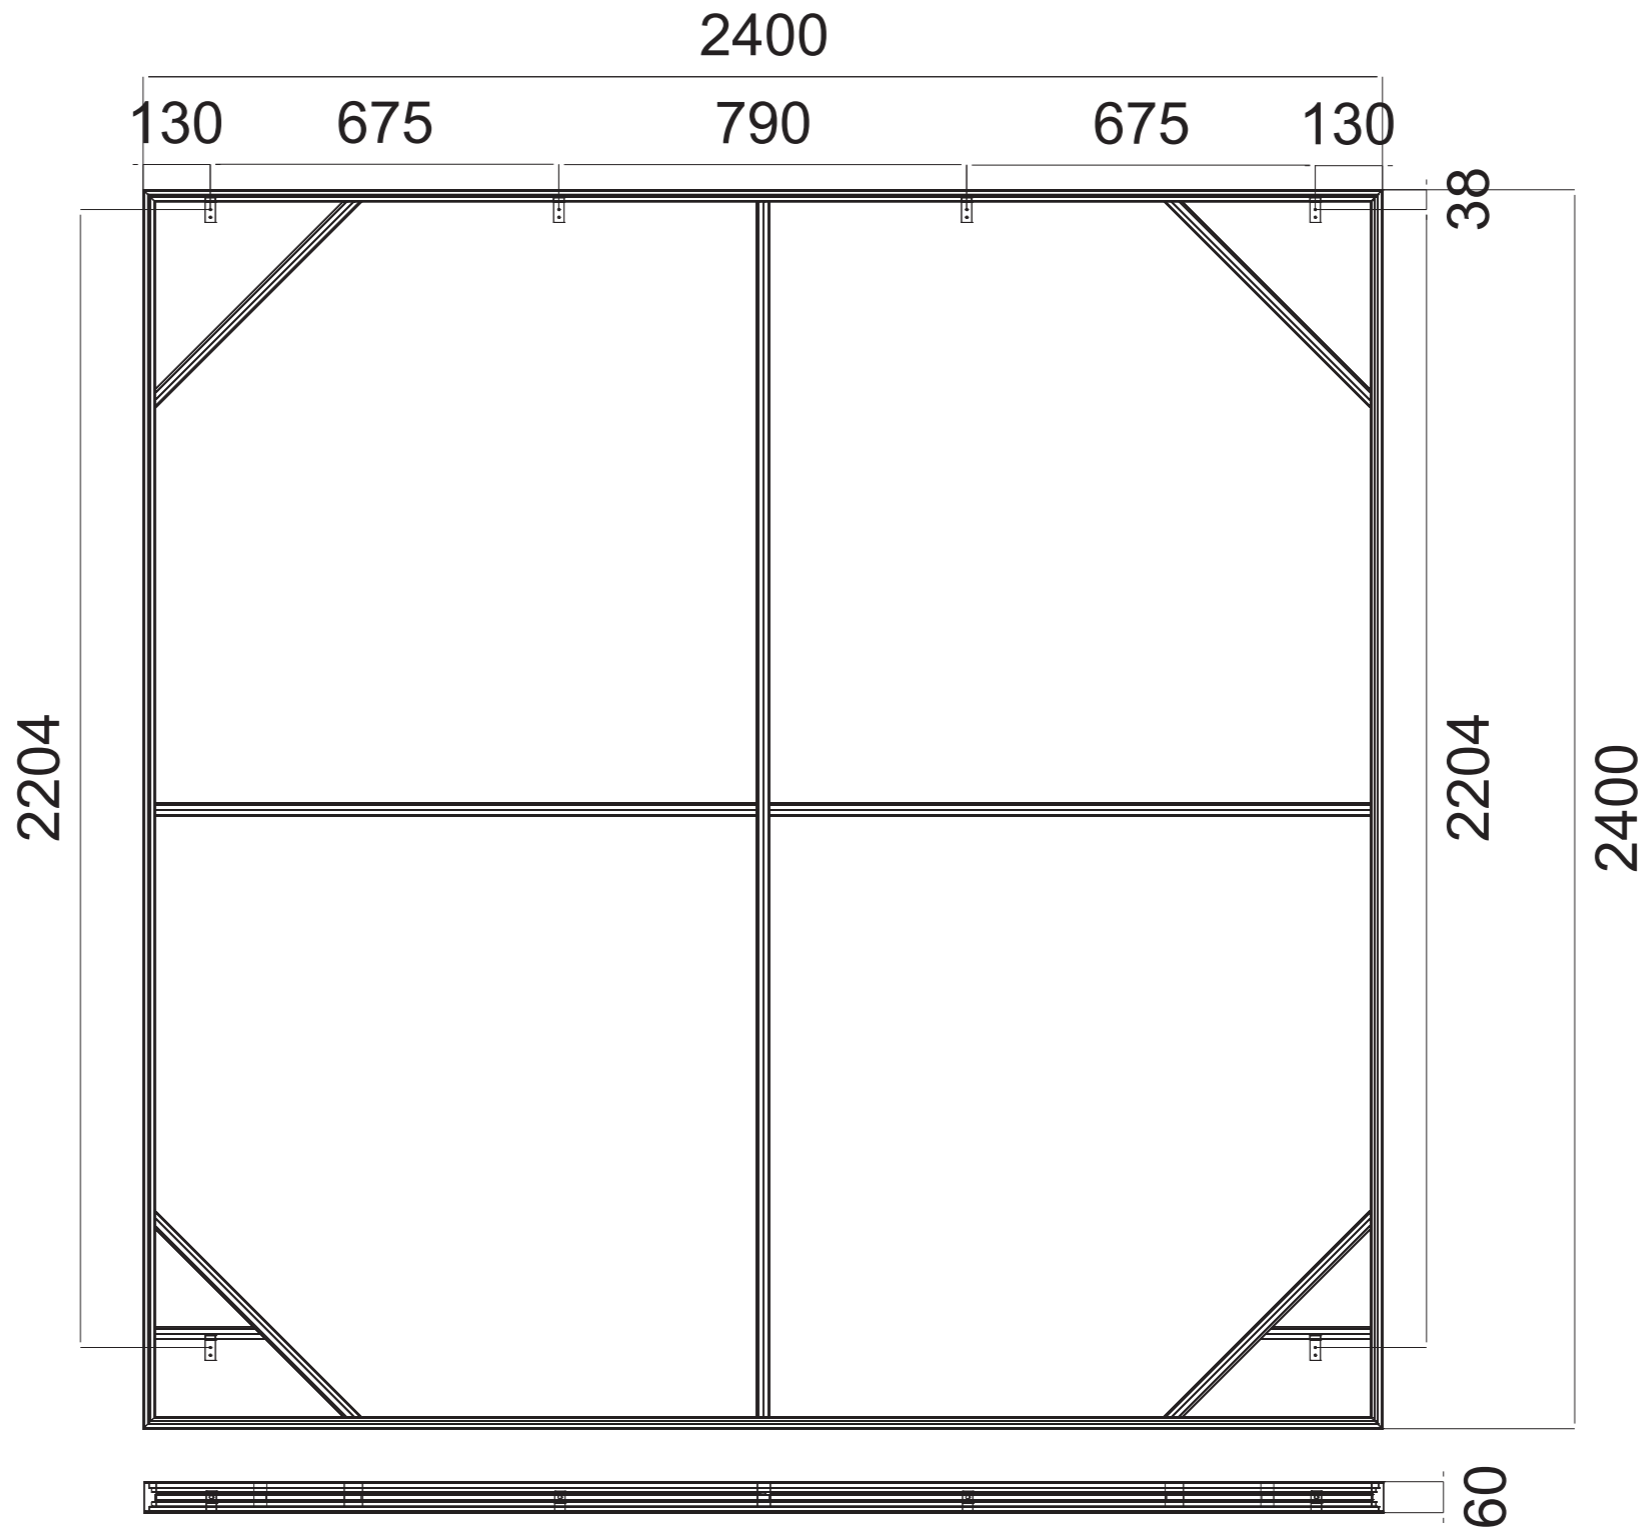

Clipso So Aero frames are supplied with all required mounting hardware. Both the mounting method (Wall mounted or free hanging) and for wall mounted frames, the orientation (portrait or landscape) must be specified when making an order.