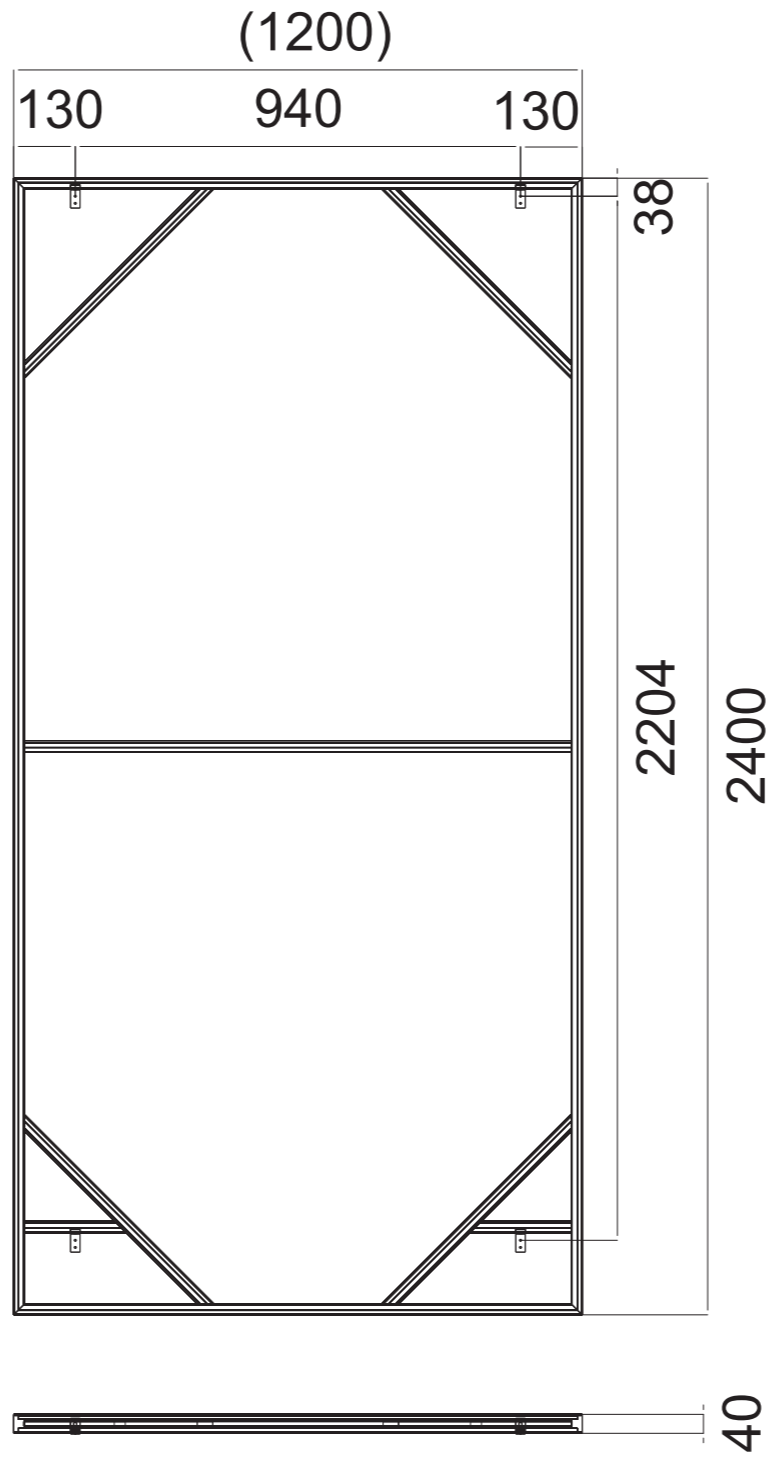

Clipso So Aero frames are supplied with all required mounting hardware. Both the mounting method (Wall mounted or free hanging) and for wall mounted frames, the orientation (portrait or landscape) must be specified when making an order.

Ecophon AB
Box 500
265 03 Hyllinge
Sweden
Tel: +46 42 17 99 00

Description 1200x2400x40 - Wall Mount (Portrait) - Clipso So Aero				
Category Wall			Sub type Clipso	
Scale NOT TO SCALE	Date saved 2025-06-30	Format A3	Drawing no. ND_1039	Rev. 6